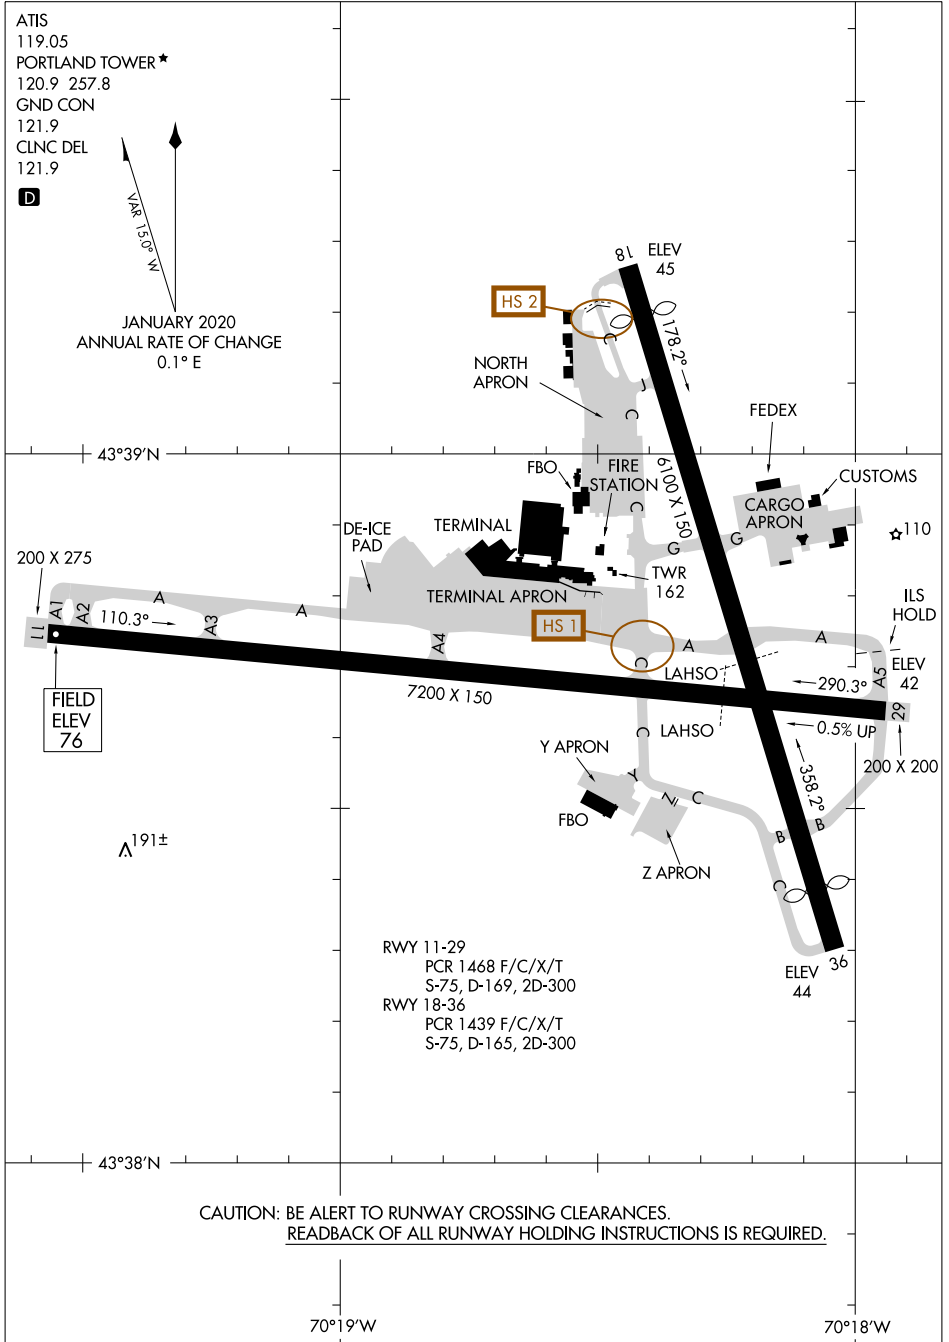

24361

AIRPORT DIAGRAM

AL-329 (FAA)

PORTLAND INTL JETPORT (PWM)
PORTLAND, MAINE

ATIS
119.05
PORTLAND TOWER *
120.9 257.8
GND CON
121.9
CLNC DEL
121.9

D

JANUARY 2020
ANNUAL RATE OF CHANGE
0.1° E

NE-1, 23 JAN 2025 to 20 FEB 2025

NE-1, 23 JAN 2025 to 20 FEB 2025

CAUTION: BE ALERT TO RUNWAY CROSSING CLEARANCES.
READBACK OF ALL RUNWAY HOLDING INSTRUCTIONS IS REQUIRED.

AIRPORT DIAGRAM

24361

PORTLAND, MAINE
PORTLAND INTL JETPORT (PWM)