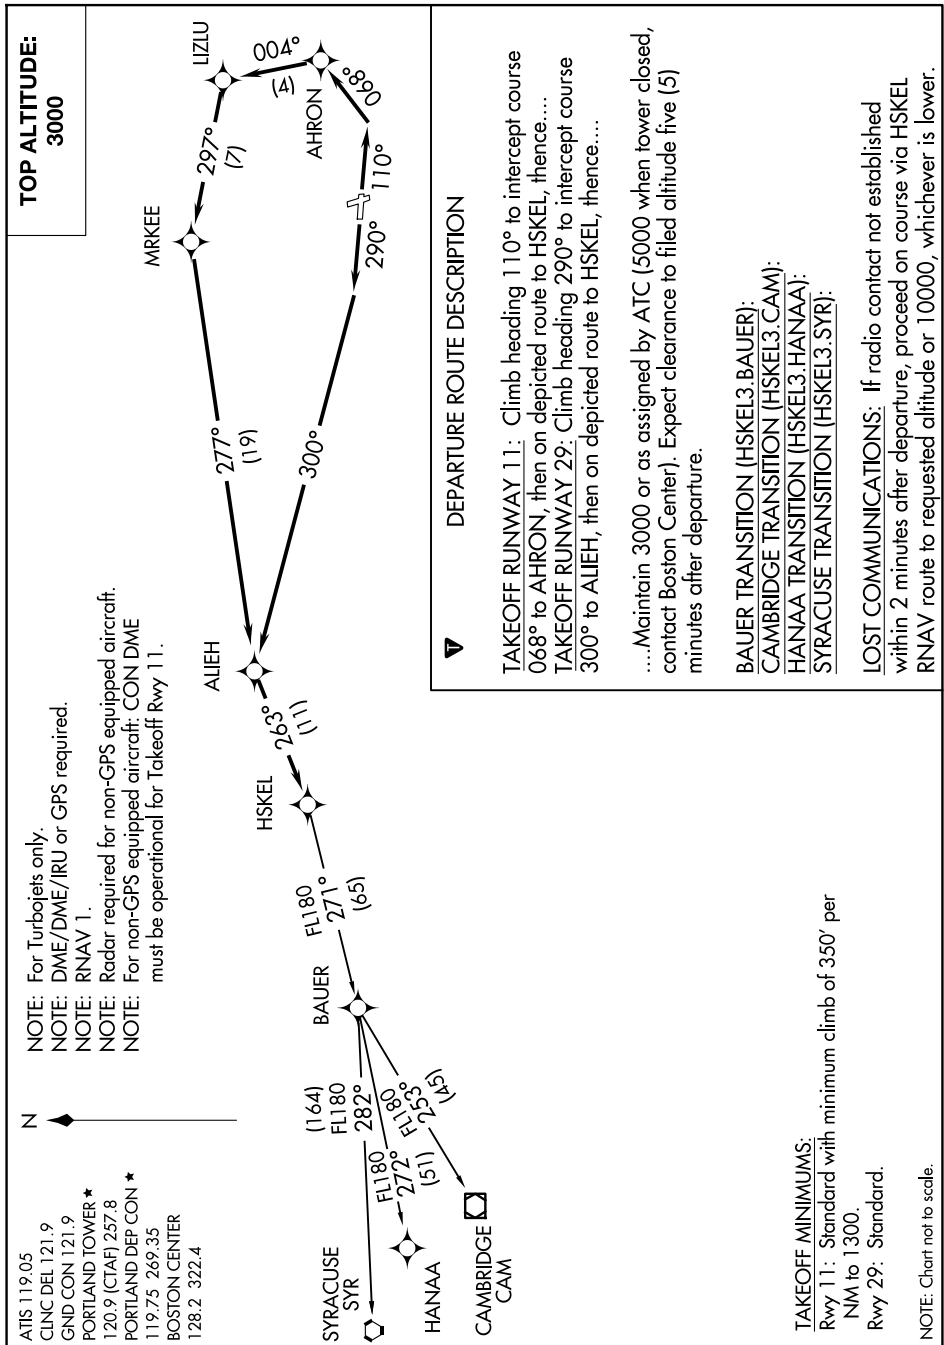

# HSKEL THREE DEPARTURE (RNAV)

NE-1, 23 JAN 2025 to 20 FEB 2025

NE-1, 23 JAN 2025 to 20 FEB 2025

# HSKEL THREE DEPARTURE (RNAV)