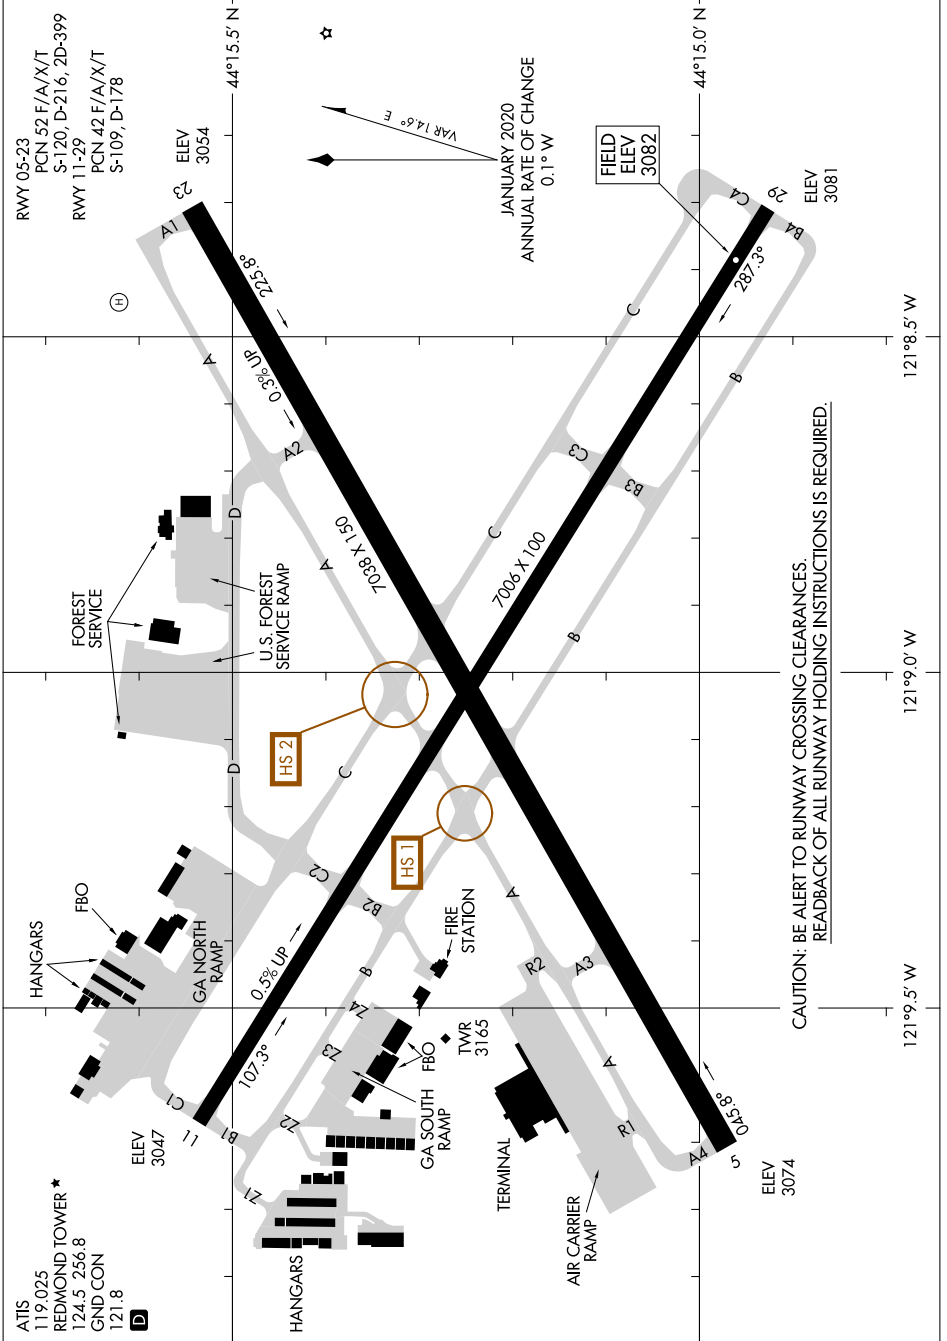

23222

AIRPORT DIAGRAM

AL-345 (FAA)

ROBERTS FLD (R.D.M)
REDMOND, OREGON

NW-1, 23 JAN 2025 to 20 FEB 2025

NW-1, 23 JAN 2025 to 20 FEB 2025

AIRPORT DIAGRAM

23222

REDMOND, OREGON
ROBERTS FLD (R.D.M)

CAUTION: BE ALERT TO RUNWAY CROSSING CLEARANCES.
READBACK OF ALL RUNWAY HOLDING INSTRUCTIONS IS REQUIRED.