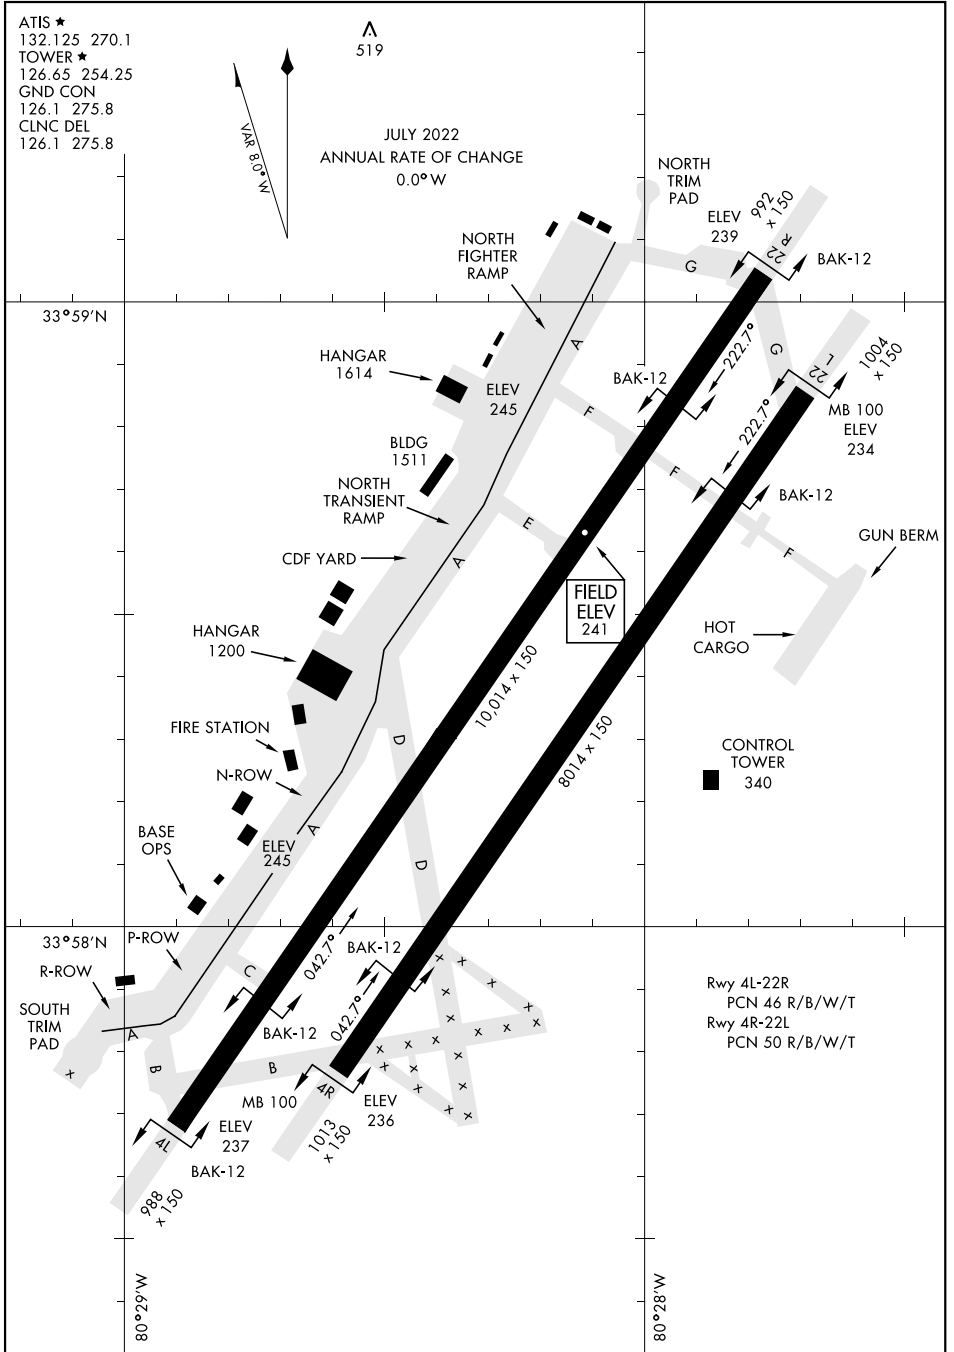

AIRPORT DIAGRAM

[USAF]

SHAW AFB (KSSC)
SUMTER, SOUTH CAROLINA

ATIS ★
 132.125 270.1
 TOWER ★
 126.65 254.25
 GND CON
 126.1 275.8
 CLNC DEL
 126.1 275.8

JULY 2022
 ANNUAL RATE OF CHANGE
 0.0° W

SE-2, 23 JAN 2025 to 20 FEB 2025

SE-2, 23 JAN 2025 to 20 FEB 2025

AIRPORT DIAGRAM

SHAW AFB (KSSC)
SUMTER, SOUTH CAROLINA