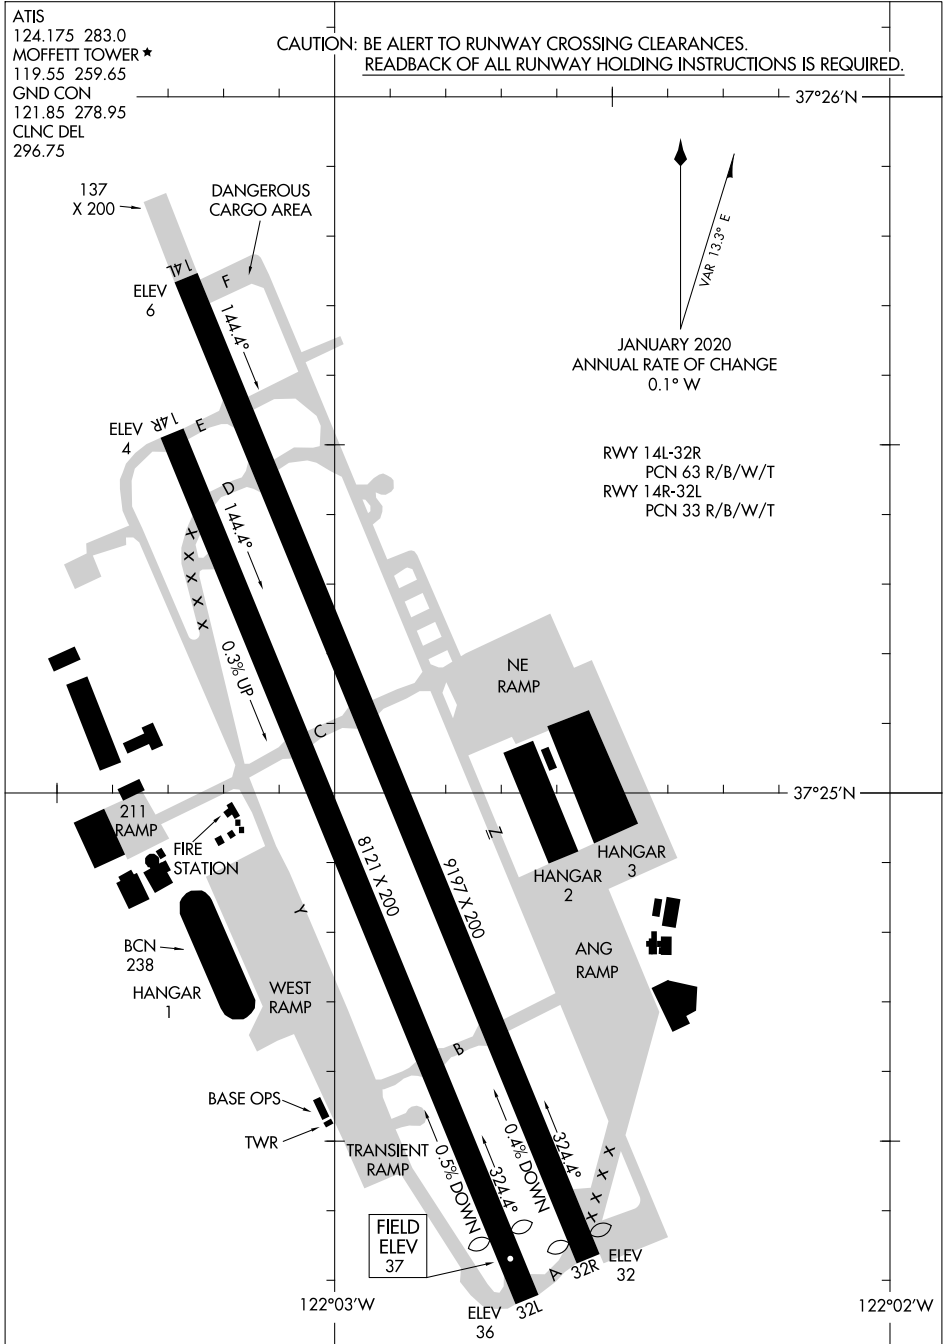

22307

AIRPORT DIAGRAM

MOFFETT FEDERAL AIRFIELD (NTUQ)
MOUNTAIN VIEW, CALIFORNIA

AL-410 (FAA)

ATIS
124.175 283.0
MOFFETT TOWER ★
119.55 259.65
GND CON
121.85 278.95
CINC DEL
296.75

CAUTION: BE ALERT TO RUNWAY CROSSING CLEARANCES.
READBACK OF ALL RUNWAY HOLDING INSTRUCTIONS IS REQUIRED.

37°26'N

JANUARY 2020
ANNUAL RATE OF CHANGE
0.1° W

RWY 14L-32R
PCN 63 R/B/W/T
RWY 14R-32L
PCN 33 R/B/W/T

SW-2, 23 JAN 2025 to 20 FEB 2025

SW-2, 23 JAN 2025 to 20 FEB 2025

AIRPORT DIAGRAM

22307

MOUNTAIN VIEW, CALIFORNIA
MOFFETT FEDERAL AIRFIELD (NTUQ)