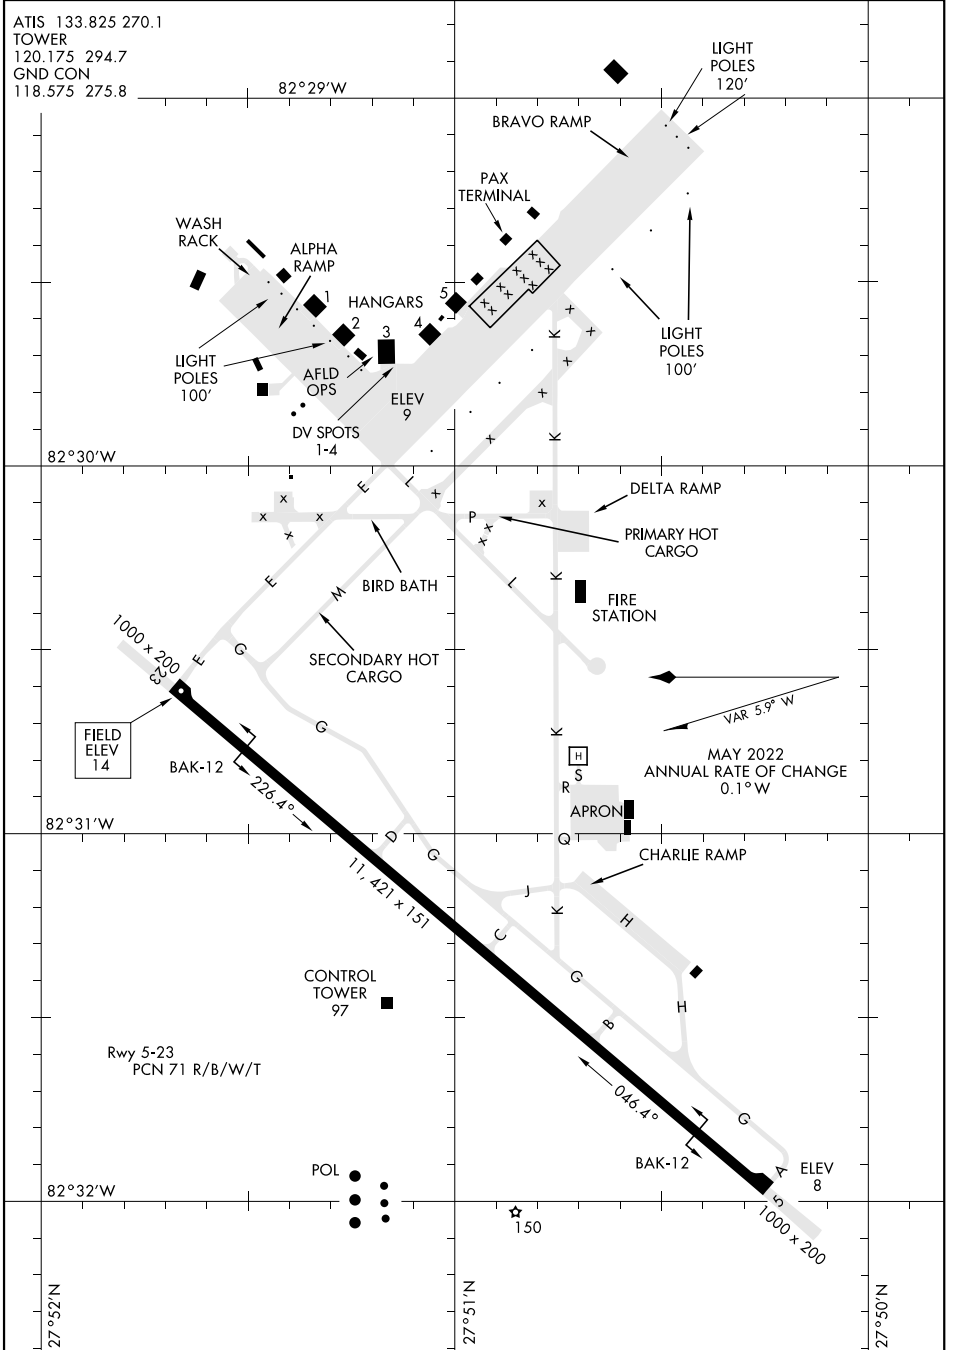

AIRPORT DIAGRAM

AL-418 [USAF]

MACDILL AFB (KMCF)

TAMPA, FLORIDA

ATIS 133.825 270.1
 TOWER
 120.175 294.7
 GND CON
 118.575 275.8

SE-3, 23 JAN 2025 to 20 FEB 2025

SE-3, 23 JAN 2025 to 20 FEB 2025

AIRPORT DIAGRAM

TAMPA, FLORIDA
MACDILL AFB (KMCF)