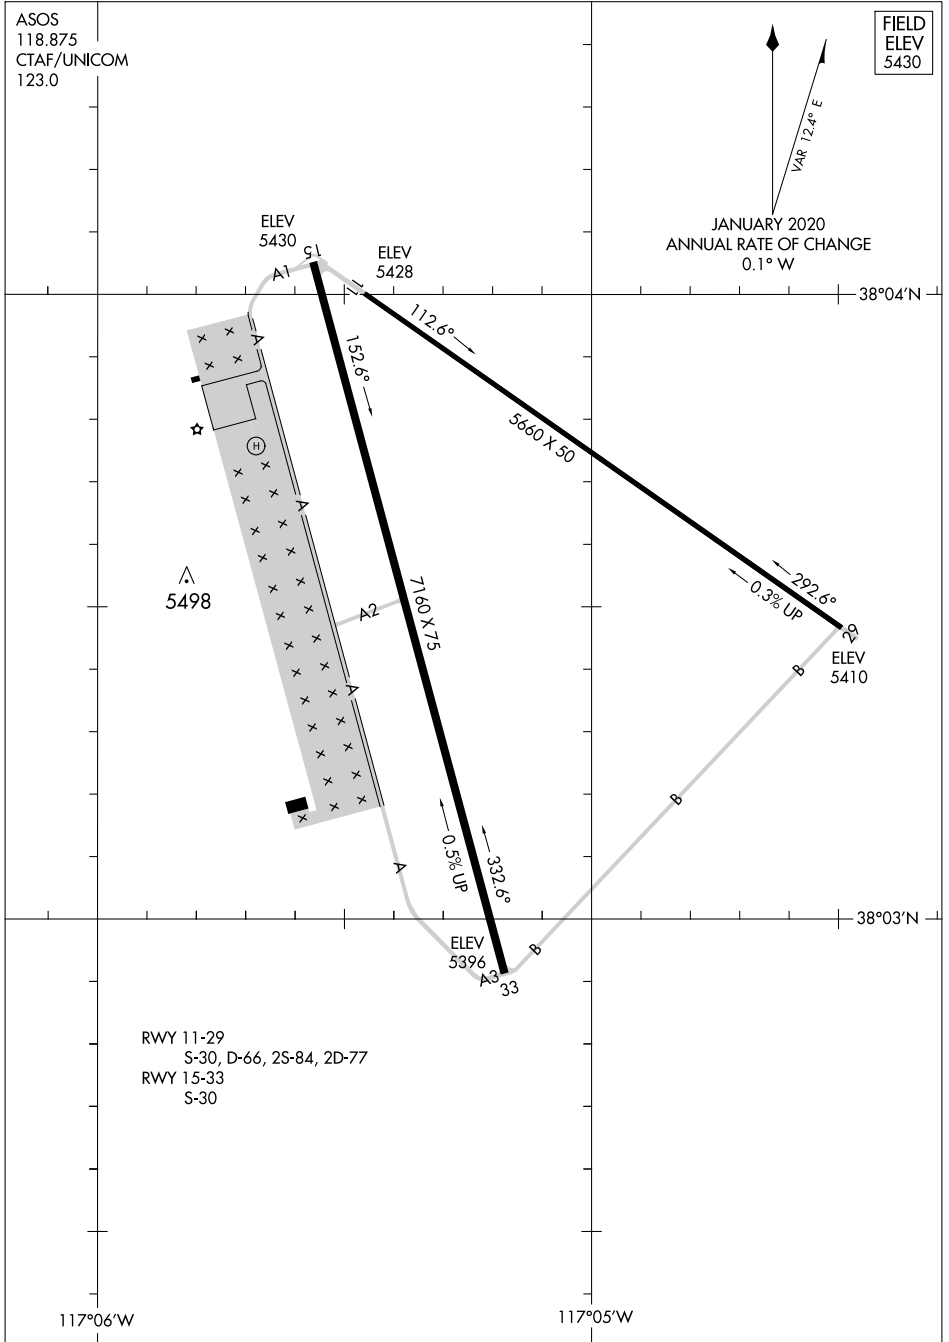

21168

AIRPORT DIAGRAM

AL-423 (FAA)

TONOPAH (TPH)
TONOPAH, NEVADA

ASOS
118.875
CTAF/UNICOM
123.0

FIELD
ELEV
5430

JANUARY 2020
ANNUAL RATE OF CHANGE
0.1° W

SW-4, 23 JAN 2025 to 20 FEB 2025

SW-4, 23 JAN 2025 to 20 FEB 2025

AIRPORT DIAGRAM

21168

TONOPAH, NEVADA
TONOPAH (TPH)