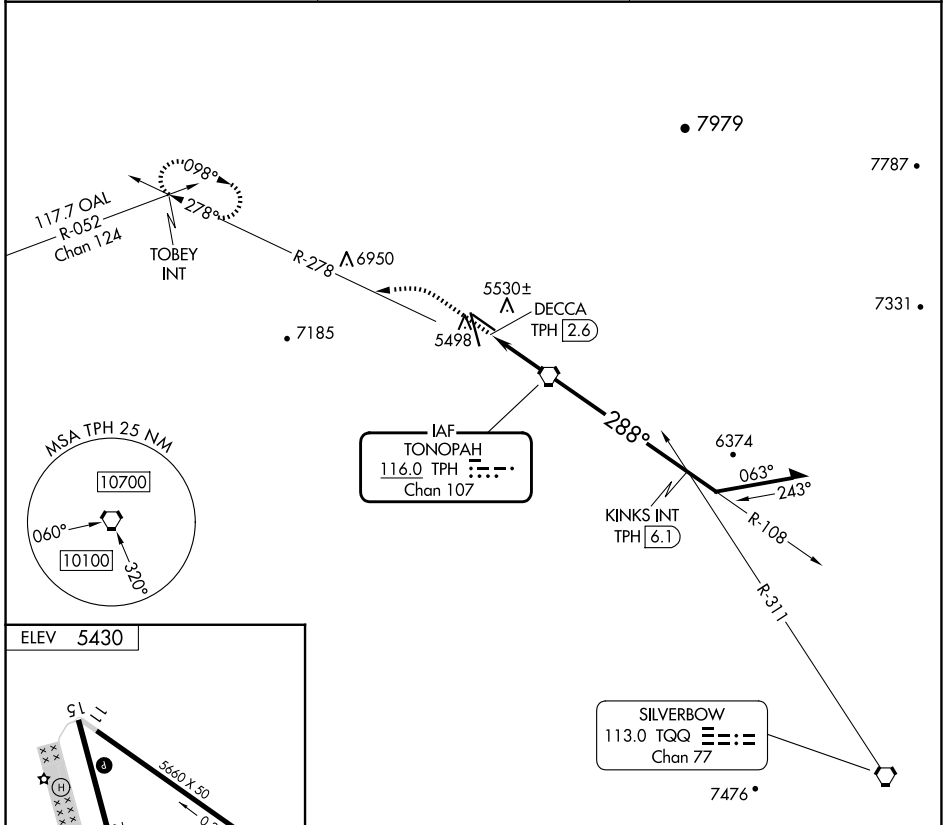

VORTAC TPH 116.0 Chan 107	APP CRS 288°	Rwy Idg TDZE N/A N/A Apt Elev 5430
--	------------------------	---

VOR-A
TONOPAH (TPH)

⚠ Circling Rwy 11 NA at night. When local altimeter setting not received, procedure NA. Circling NA for Cat D southwest of Rwy 15-33.

MISSED APPROACH: Climb to 6800 then climbing left turn to 8700 on heading 250° and on TPH VORTAC R-278 to TOBEY INT and hold.

ASOS 118.875	NELLIS APP CON 119.35 254.4	UNICOM 123.0 (CTAF) 0
------------------------	---------------------------------------	---------------------------------

FAF to MAP 2.6 NM		CATEGORY	A	B	C	D
Knots	60 90 120 150 180	CIRCLING	6640-1¼ 1210 (1300-1¼)	6640-1½ 1210 (1300-1½)	6640-3	1210 (1300-3)
Min:Sec	2:36 1:44 1:18 1:02 0:52					

SW-4, 23 JAN 2025 to 20 FEB 2025

SW-4, 23 JAN 2025 to 20 FEB 2025