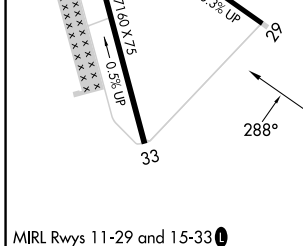

VORTAC TPH 116.0 Chan 107	APP CRS 288°	Rwy Idg TDZE N/A N/A Apt Elev 5430
--	------------------------	---

VOR-A
TONOPAH (TPH)

⚠ Circling Rwy 11 NA at night. When local altimeter setting not received, procedure NA. Circling NA for Cat D southwest of Rwy 15-33.

MISSED APPROACH: Climb to 6800 then climbing left turn to 8700 on heading 250° and on TPH VORTAC R-278 to TOBEY INT and hold.

ASOS 118.875	NELLIS APP CON 119.35 254.4	UNICOM 123.0 (CTAF) 0
------------------------	---------------------------------------	---------------------------------

FAF to MAP 2.6 NM		CATEGORY	A	B	C	D
Knots	60 90 120 150 180	CIRCLING	6640-1¼ 1210 (1300-1¼)	6640-1½ 1210 (1300-1½)	6640-3	1210 (1300-3)
Min:Sec	2:36 1:44 1:18 1:02 0:52					

SW-4, 23 JAN 2025 to 20 FEB 2025

SW-4, 23 JAN 2025 to 20 FEB 2025