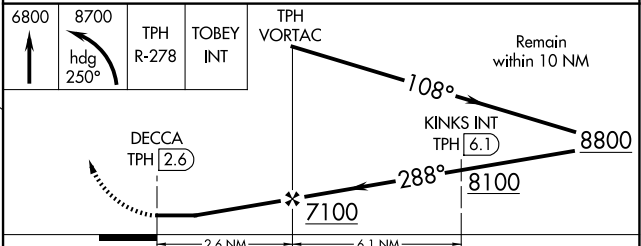

VORTAC TPH 116.0 Chan 107	APP CRS 288°	Rwy Idg TDZE N/A N/A Apt Elev 5430
--	------------------------	---

VOR-A
TONOPAH (TPH)

⚠ Circling Rwy 11 NA at night. When local altimeter setting not received, procedure NA. Circling NA for Cat D southwest of Rwy 15-33.

MISSED APPROACH: Climb to 6800 then climbing left turn to 8700 on heading 250° and on TPH VORTAC R-278 to TOBEY INT and hold.

ASOS 118.875	NELLIS APP CON 119.35 254.4	UNICOM 123.0 (CTAF) 0
------------------------	---------------------------------------	---------------------------------

FAF to MAP 2.6 NM		CATEGORY	A	B	C	D
Knots	60 90 120 150 180	CIRCLING	6640-1¼ 1210 (1300-1¼)	6640-1½ 1210 (1300-1½)	6640-3	1210 (1300-3)
Min:Sec	2:36 1:44 1:18 1:02 0:52					

SW-4, 23 JAN 2025 to 20 FEB 2025