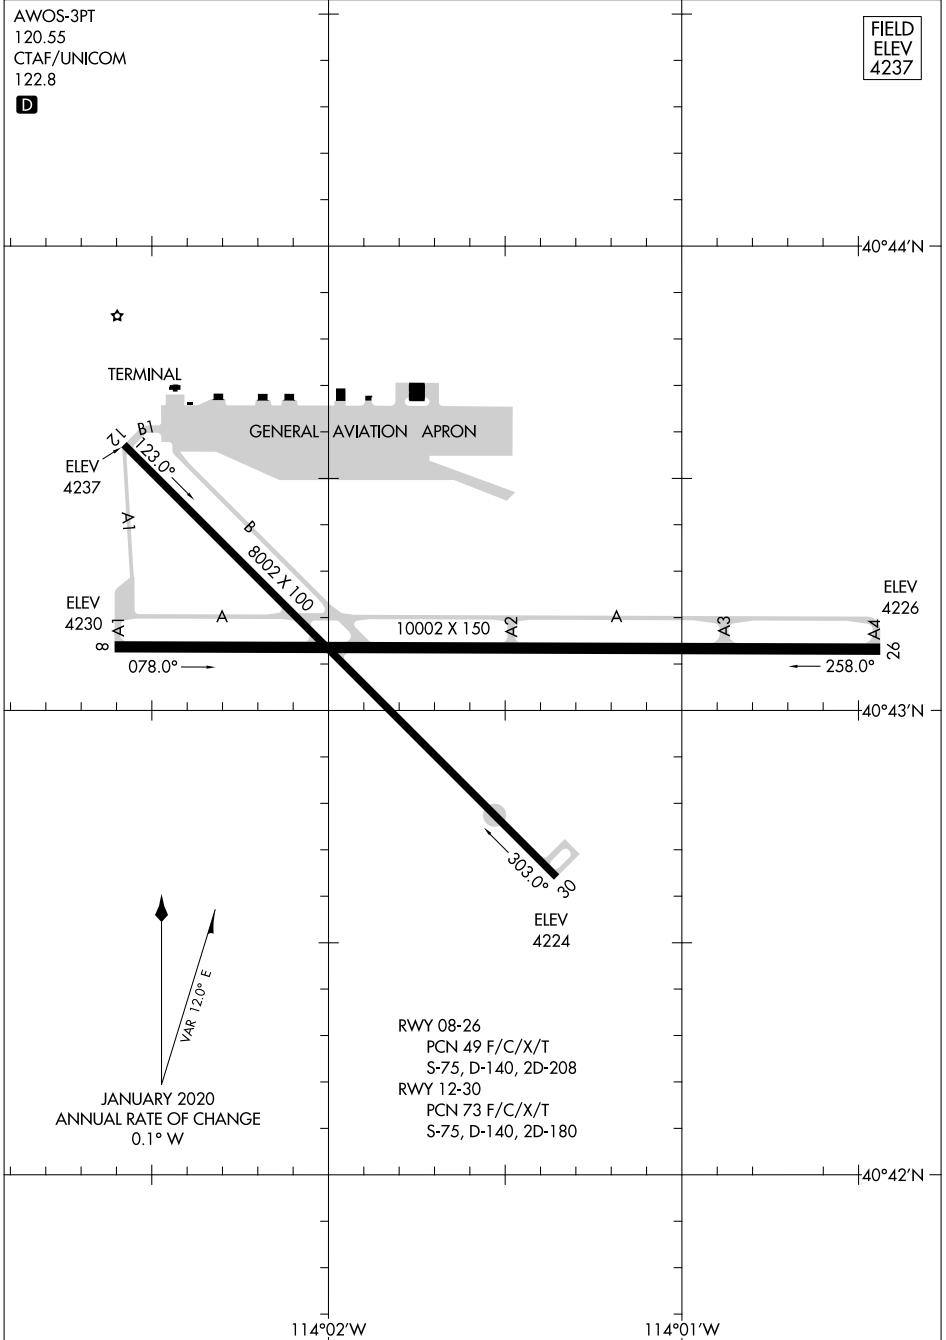

20086

# AIRPORT DIAGRAM

AL-445 (FAA)

WENDOVER (ENV)  
WENDOVER, UTAH

AWOS-3PT  
120.55  
CTAF/UNICOM  
122.8

FIELD  
ELEV  
4237

SW-4, 23 JAN 2025 to 20 FEB 2025

SW-4, 23 JAN 2025 to 20 FEB 2025