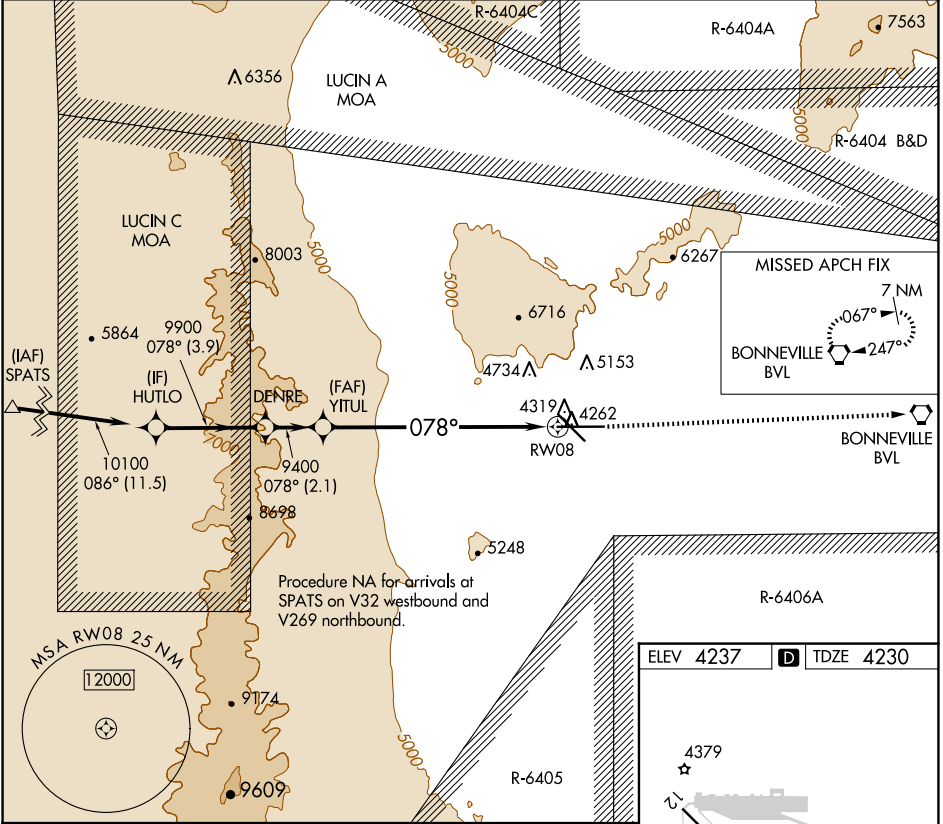

WAAS CH 42523 W08A	APP CRS 078°	Rwy Idg TDZE Apt Elev	10002 4230 4237
--	------------------------	-----------------------------	--

RNAV (GPS) RWY 8

WENDOVER (ENV)

NA -13°C	Baro-VNAV NA. DME/DME RNP-0.3 NA.	MISSED APPROACH: Climb to 9000 direct BVL VORTAC and hold, continue climb-in-hold to 9000.
-------------	-----------------------------------	--

AWOS-3PT 120.55	SALT LAKE CENTER 128.55 269.175	UNICOM 122.8 (CTAF)
---------------------------	---	-------------------------------

SW-4, 23 JAN 2025 to 20 FEB 2025

SW-4, 23 JAN 2025 to 20 FEB 2025

CATEGORY	A	B	C	D
LPV DA	4560-1 330 (400-1)		NA	
LNAV/VNAV DA	4581-1 351 (400-1)		NA	

REIL Rwy 8, 12, 26 and 30

MIRL Rwy 8-26 and 12-30