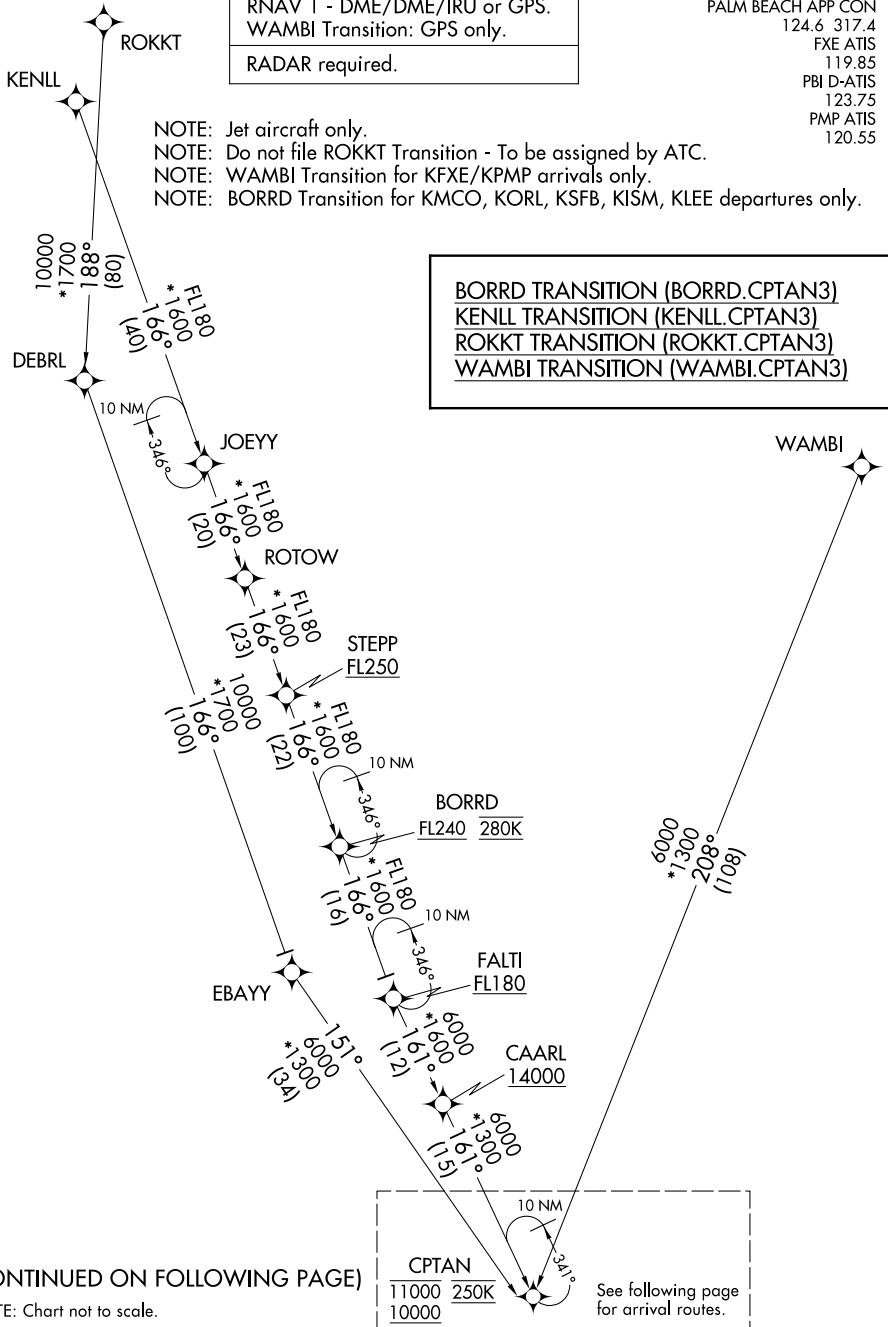

CPTAN THREE ARRIVAL (RNAV) Transition Routes

WEST PALM BEACH, FLORIDA

RNAV 1 - DME/DME/IRU or GPS. WAMBI Transition: GPS only. RADAR required.
--

PALM BEACH APP CON
124.6 317.4
FXE ATIS
119.85
PBI D-ATIS
123.75
PMP ATIS
120.55

NOTE: Jet aircraft only.
NOTE: Do not file ROKKT Transition - To be assigned by ATC.
NOTE: WAMBI Transition for KFYE/KPMP arrivals only.
NOTE: BORRD Transition for KMCO, KORL, KSFB, KISM, KLEE departures only.

<u>BORRD TRANSITION (BORRD.CPTAN3)</u> <u>KENLL TRANSITION (KENLL.CPTAN3)</u> <u>ROKKT TRANSITION (ROKKT.CPTAN3)</u> <u>WAMBI TRANSITION (WAMBI.CPTAN3)</u>
--

(CONTINUED ON FOLLOWING PAGE)

NOTE: Chart not to scale.

CPTAN
11000 250K
10000

See following page for arrival routes.

SE-3, 23 JAN 2025 to 20 FEB 2025

SE-3, 23 JAN 2025 to 20 FEB 2025

CPTAN THREE ARRIVAL (RNAV) Transition Routes

WEST PALM BEACH, FLORIDA