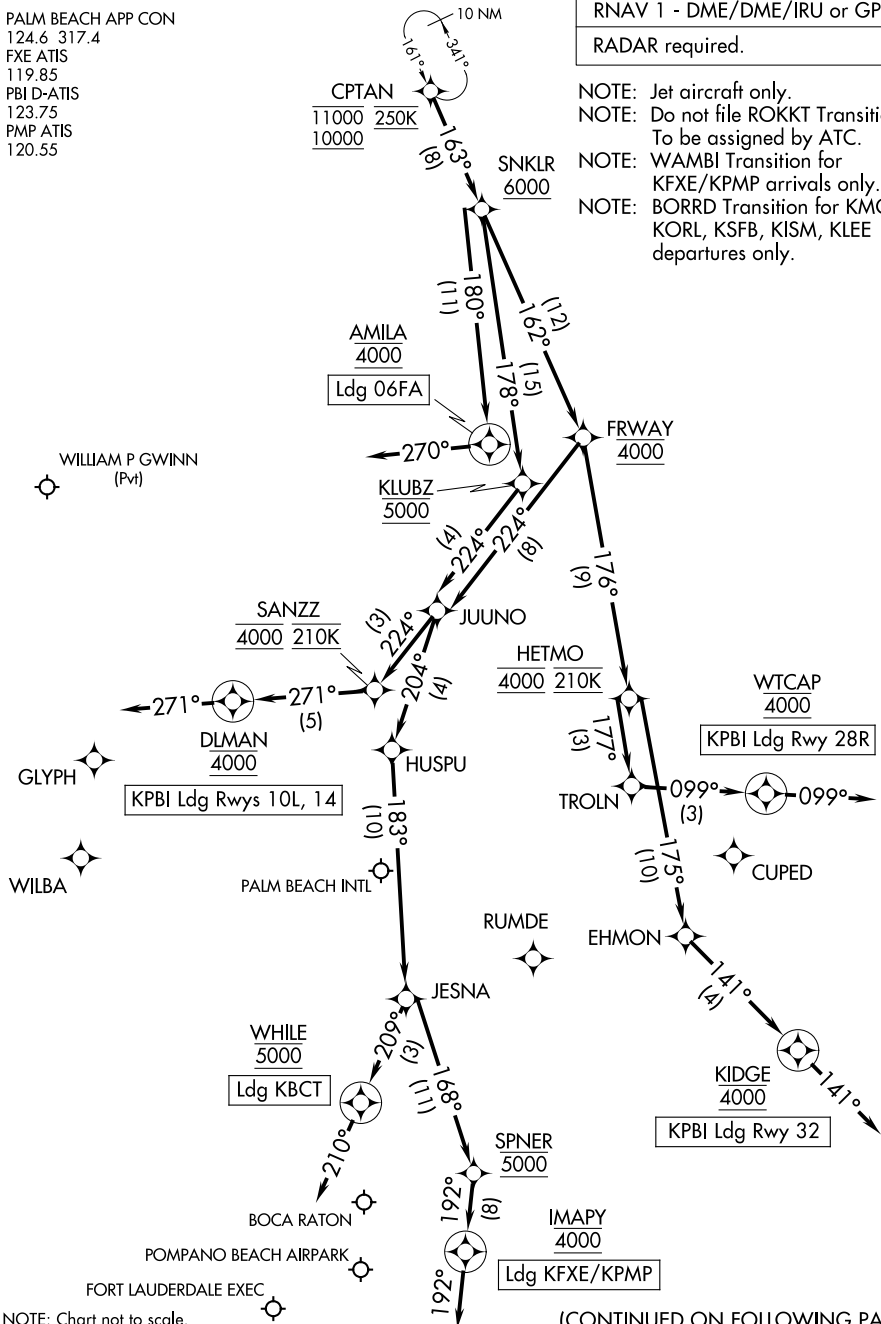

CPTAN THREE ARRIVAL (RNAV) Arrival Routes

WEST PALM BEACH, FLORIDA

PALM BEACH APP CON
124.6 317.4
FXE ATIS
119.85
PBI D-ATIS
123.75
PMP ATIS
120.55

RNAV 1 - DME/DME/IRU or GPS.

RADAR required.

- NOTE: Jet aircraft only.
- NOTE: Do not file ROKKT Transition - To be assigned by ATC.
- NOTE: WAMBI Transition for KFEX/KPMP arrivals only.
- NOTE: BORRD Transition for KMCO, KORL, KSFB, KISM, KLEE departures only.

SE-3, 23 JAN 2025 to 20 FEB 2025

SE-3, 23 JAN 2025 to 20 FEB 2025

NOTE: Chart not to scale.

(CONTINUED ON FOLLOWING PAGE)

CPTAN THREE ARRIVAL (RNAV) Arrival Routes

WEST PALM BEACH, FLORIDA