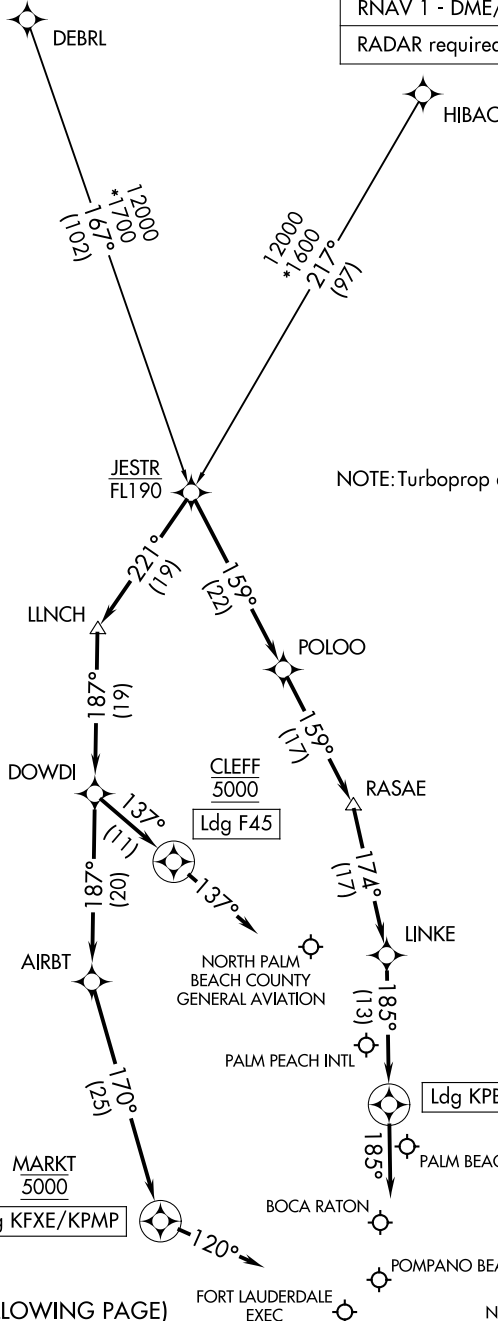

JESTR ONE ARRIVAL (RNAV)

WEST PALM BEACH, FLORIDA

PALM BEACH APP CON
 124.6 317.4
 FXE ATIS
 119.85
 PBI D-ATIS
 123.75
 PMP ATIS
 120.55

RNAV 1 - DME/DME/IRU or GPS.

RADAR required.

NOTE: Turboprop aircraft only.

SE-3, 23 JAN 2025 to 20 FEB 2025

SE-3, 23 JAN 2025 to 20 FEB 2025

(NARRATIVE ON FOLLOWING PAGE)

NOTE: Chart not to scale.

JESTR ONE ARRIVAL (RNAV)

WEST PALM BEACH, FLORIDA