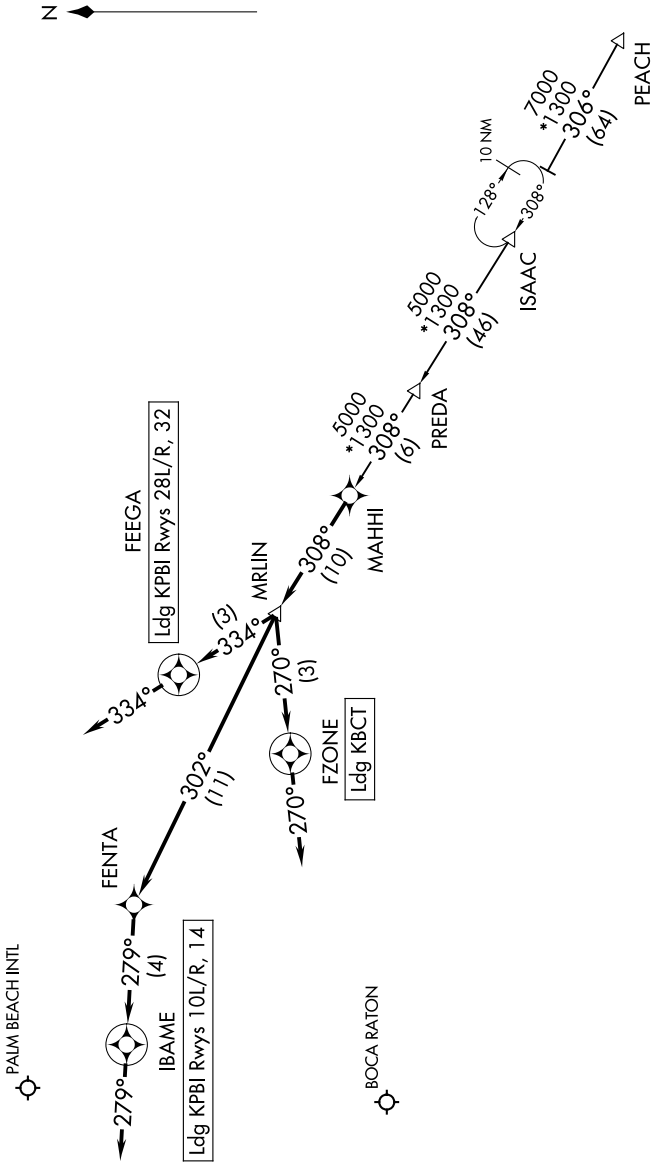

MAHHI THREE ARRIVAL (RNAV)

WEST PALM BEACH, FLORIDA

SE-3, 23 JAN 2025 to 20 FEB 2025

PALM BEACH APP CON
127.35 343.6
PBI D-ATIS
123.75

RNAV 1 - DME/DME/IRU or GPS.
PEACH Transition: GPS.
RADAR required.

NOTE: Chart not to scale.

(NARRATIVE ON FOLLOWING PAGE)

SE-3, 23 JAN 2025 to 20 FEB 2025

MAHHI THREE ARRIVAL (RNAV)

WEST PALM BEACH, FLORIDA