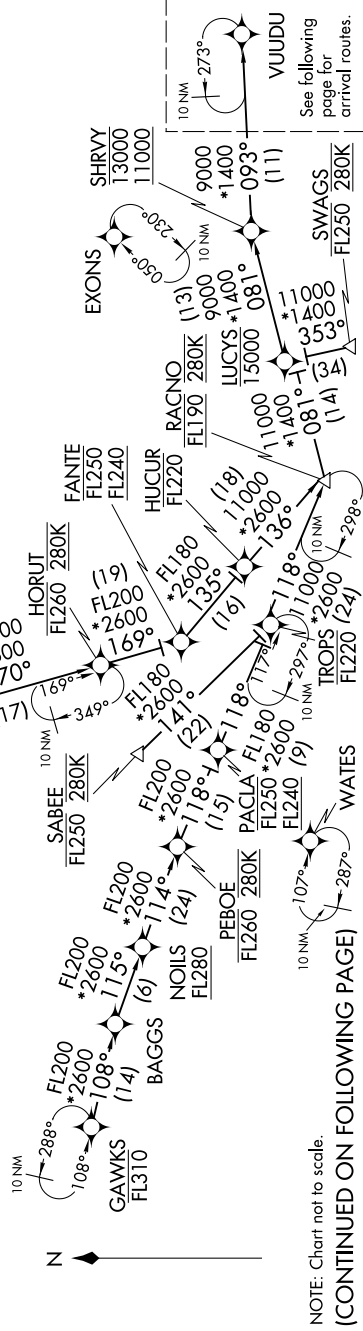

VUUDU ONE ARRIVAL (RNAV) Transition Routes

WEST PALM BEACH, FLORIDA

SE-3, 23 JAN 2025 to 20 FEB 2025

- ACORI TRANSITION (ACORI.VUUDU1)
- DEFUN TRANSITION (DEFUN.VUUDU1)
- ENEME TRANSITION (ENEME.VUUDU1)
- GAWKS TRANSITION (GAWKS.VUUDU1)
- LUCYS TRANSITION (LUCYS.VUUDU1)
- MOJIE TRANSITION (MOJIE.VUUDU1)
- SABEE TRANSITION (SABEE.VUUDU1)
- SWAGS TRANSITION (SWAGS.VUUDU1)
- ZPLEN TRANSITION (ZPLEN.VUUDU1)

NOTE: Do not file LUCYS or MOJIE Transition-
To be assigned by ATC.
NOTE: SABEE Transition for TPA area departures.
NOTE: Jet aircraft only.

NOTE: Chart not to scale.
(CONTINUED ON FOLLOWING PAGE)

SE-3, 23 JAN 2025 to 20 FEB 2025

VUUDU ONE ARRIVAL (RNAV) Transition Routes

WEST PALM BEACH, FLORIDA