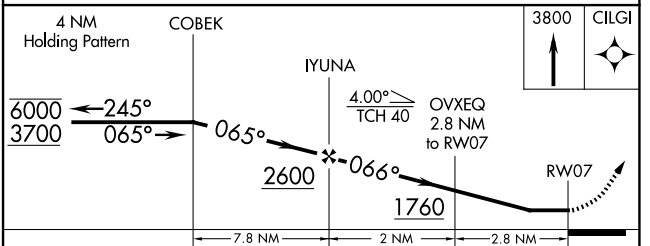

CATEGORY	A	B	C	D
LP MDA	1160-1	616 (700-1)		NA
LNAV MDA	1300-1 756 (800-1)	1300-1¼ 756 (800-1¼)		NA
CIRCLING	1320-1 776 (800-1)	1380-1¼ 836 (900-1¼)		NA

NE-4, 23 JAN 2025 to 20 FEB 2025

NE-4, 23 JAN 2025 to 20 FEB 2025