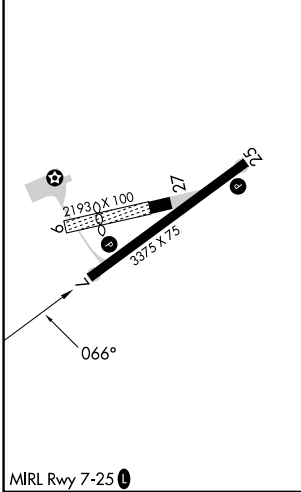

CATEGORY	A	B	C	D
LP MDA	1160-1	616 (700-1)		NA
LNAV MDA	1300-1 756 (800-1)	1300-1¼ 756 (800-1¼)		NA
CIRCLING	1320-1 776 (800-1)	1380-1¼ 836 (900-1¼)		NA

NE-4, 23 JAN 2025 to 20 FEB 2025

NE-4, 23 JAN 2025 to 20 FEB 2025