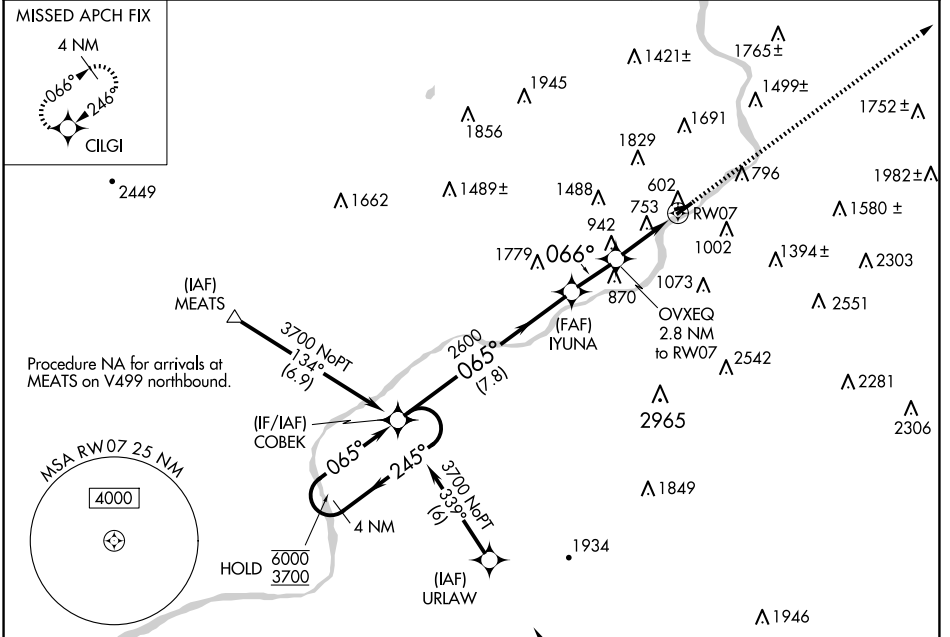

WAAS CH 86624 W07A	APP CRS 066°	Rwy Idg TDZE 544 Apt Elev 544	3375 544 544
--	------------------------	---	---

RNAV (GPS) RWY 7

WILKES-BARRE WYOMING VALLEY (WBW)

RNP APCH - GPS.

▼ **NA** Rwy 7 helicopter visibility reduction below 3/4 SM NA. Circling NA to Rwys 9 and 27. Use AVP altimeter setting. Circling NA northwest of Rwy 7-25.

MISSED APPROACH: Climb to 3800 direct CILGI and hold, continue climb-in-hold to 3800.

AVP ASOS 135.75	WILKES-BARRE APP CON 126.3 256.7	UNICOM 122.8 (CTAF)
---------------------------	--	-------------------------------

ELEV 544	TDZE 544
----------	----------

CATEGORY	A	B	C	D
LP MDA	1160-1	616 (700-1)		NA
LNAV MDA	1300-1 756 (800-1)	1300-1¼ 756 (800-1¼)		NA
CIRCLING	1320-1 776 (800-1)	1380-1¼ 836 (900-1¼)		NA

NE-4, 23 JAN 2025 to 20 FEB 2025

NE-4, 23 JAN 2025 to 20 FEB 2025