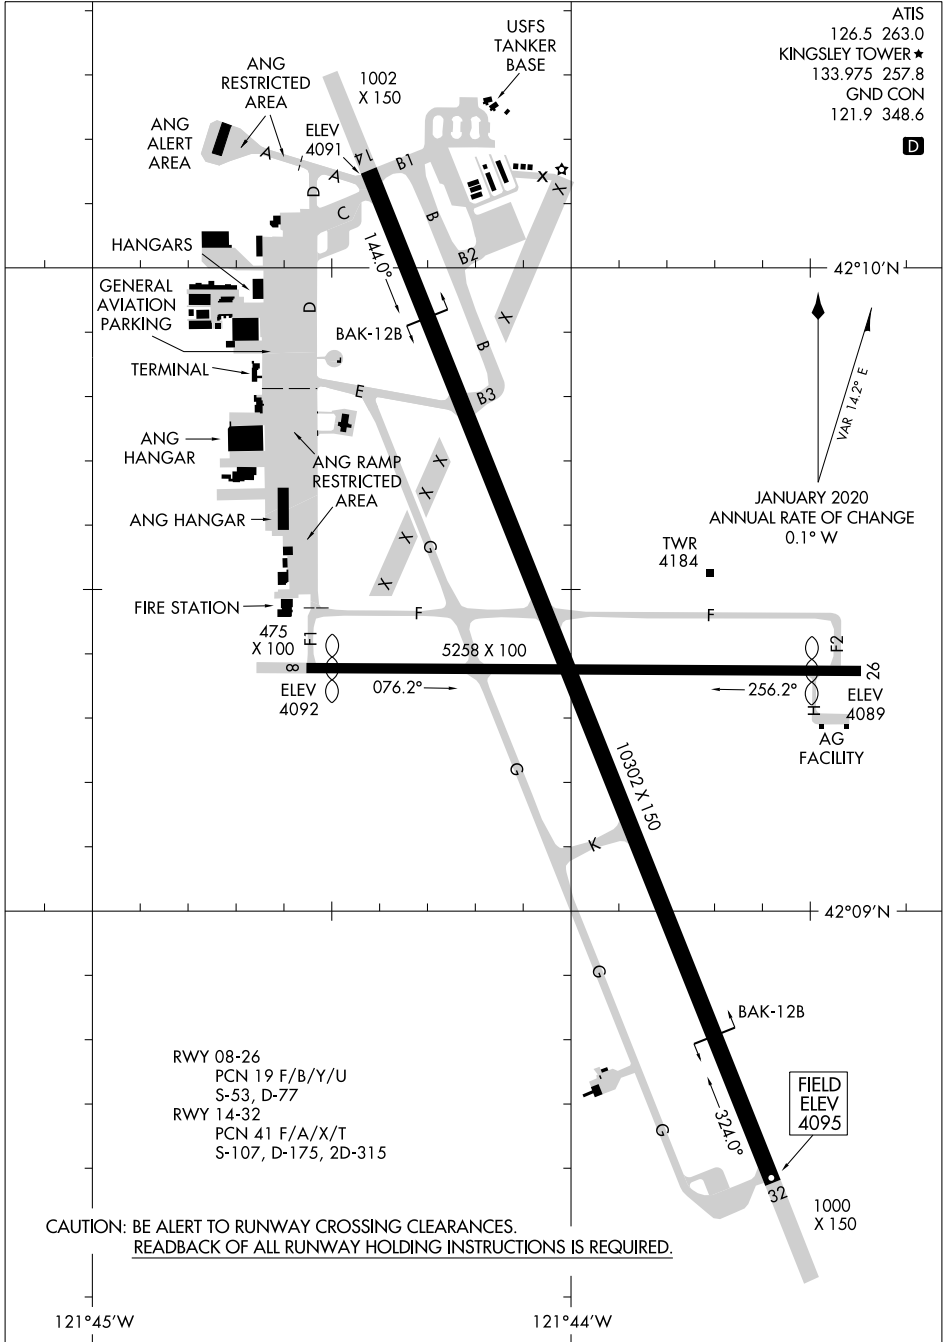

AIRPORT DIAGRAM

AL-473 (FAA)

CRATER LAKE/KLAMATH RGNL (LMT)
KLAMATH FALLS, OREGON

NW-1, 23 JAN 2025 to 20 FEB 2025

NW-1, 23 JAN 2025 to 20 FEB 2025

CAUTION: BE ALERT TO RUNWAY CROSSING CLEARANCES.
READBACK OF ALL RUNWAY HOLDING INSTRUCTIONS IS REQUIRED.

AIRPORT DIAGRAM

KLAMATH FALLS, OREGON
CRATER LAKE/KLAMATH RGNL (LMT)