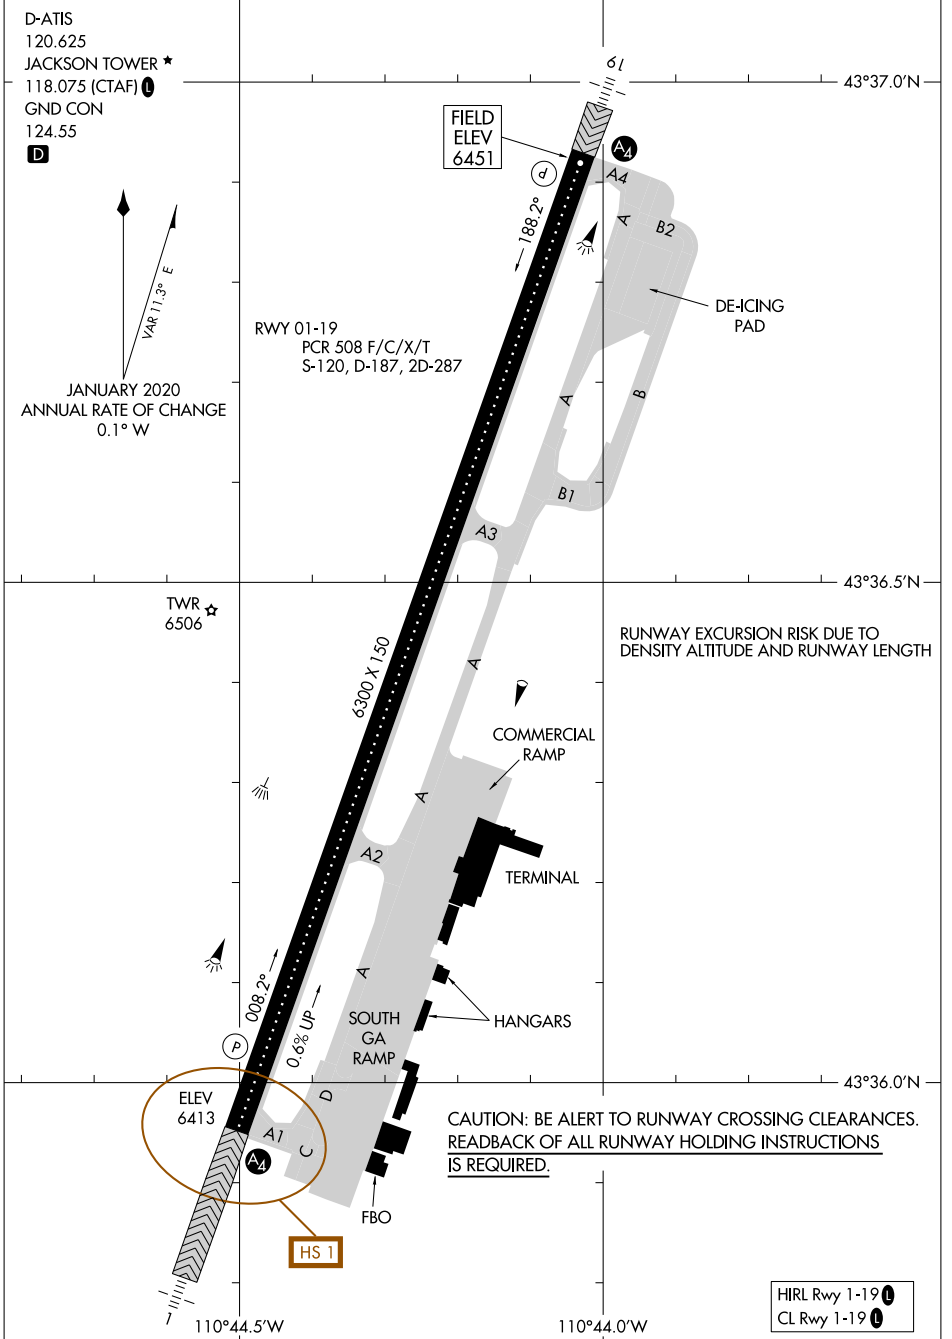

24361

AIRPORT DIAGRAM

AL-504 (FAA)

JACKSON HOLE (JAC)
JACKSON, WYOMING

NW-1, 23 JAN 2025 to 20 FEB 2025

NW-1, 23 JAN 2025 to 20 FEB 2025

AIRPORT DIAGRAM

24361

JACKSON, WYOMING
JACKSON HOLE (JAC)