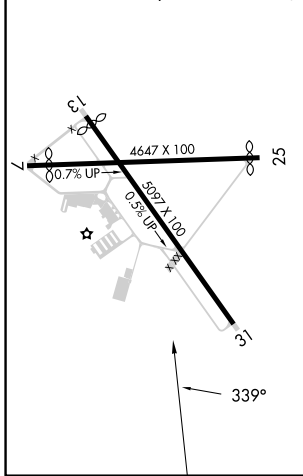

CATEGORY	A	B	C	D
C CIRCLING	1320-1¼ 1073 (1100-1¼)	1340-1½ 1093 (1100-1½)	1720-3 1473 (1500-3)	2100-3 1853 (1900-3)

NW-1, 23 JAN 2025 to 20 FEB 2025

NW-1, 23 JAN 2025 to 20 FEB 2025