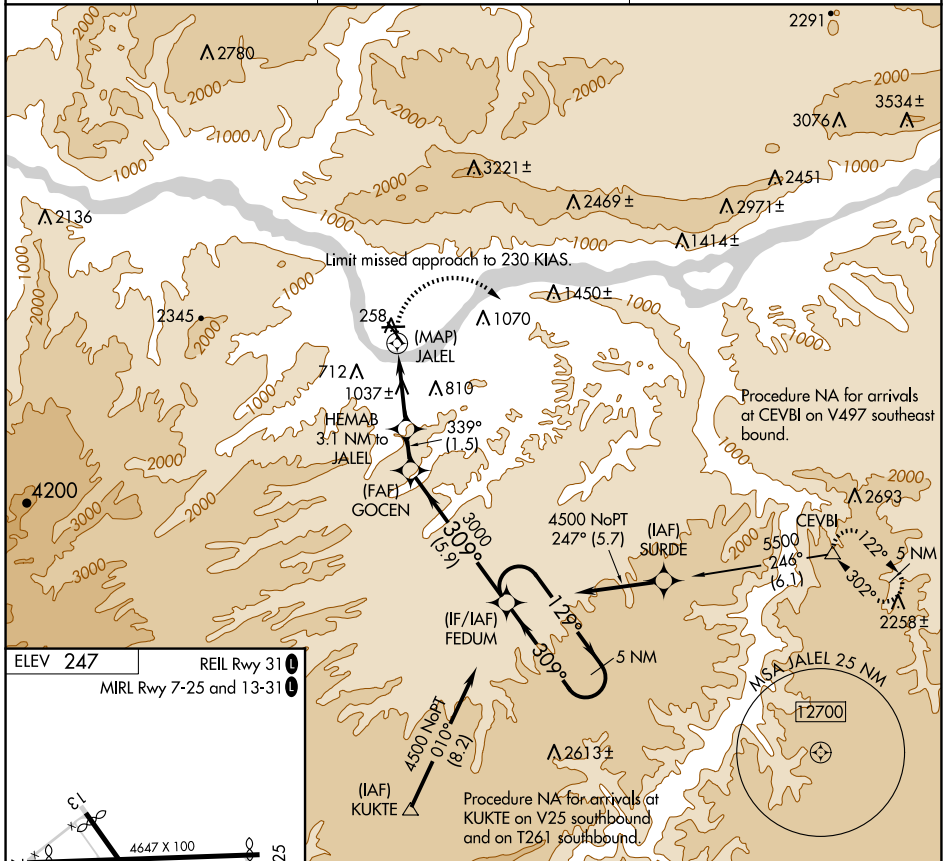

APP CRS 339°	Rwy Idg TDZE Apt Elev	N/A N/A 247
------------------------	-----------------------------	--------------------------

RNAV (GPS)-A

COLUMBIA GORGE RGNL/THE DALLES MUNI (DLS)

⚠ Circling to Rwy 7, 31 NA at night. When local altimeter setting not received, procedure NA. Circling NA for Cat D north of Rwy 7 and northeast of Rwy 31. DME/DME RNP-0.3 NA.

⚠ MISSED APPROACH: Climbing right turn to 4500 direct CEVBI and hold.

ASOS 135.175	SEATTLE CENTER 119.65 257.6	UNICOM 123.0 (CTAF) 0
------------------------	---------------------------------------	---------------------------------

ELEV 247 REIL Rwy 31
MIRL Rwy 7-25 and 13-31

CATEGORY	A	B	C	D
C CIRCLING	1320-1¼ 1073 (1100-1¼)	1340-1½ 1093 (1100-1½)	1720-3 1473 (1500-3)	2100-3 1853 (1900-3)

NW-1, 23 JAN 2025 to 20 FEB 2025

NW-1, 23 JAN 2025 to 20 FEB 2025