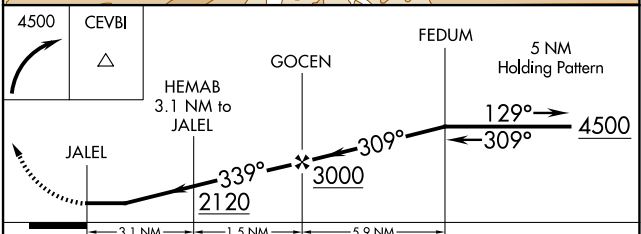

CATEGORY	A	B	C	D
C CIRCLING	1320-1¼ 1073 (1100-1¼)	1340-1½ 1093 (1100-1½)	1720-3 1473 (1500-3)	2100-3 1853 (1900-3)

NW-1, 23 JAN 2025 to 20 FEB 2025

NW-1, 23 JAN 2025 to 20 FEB 2025