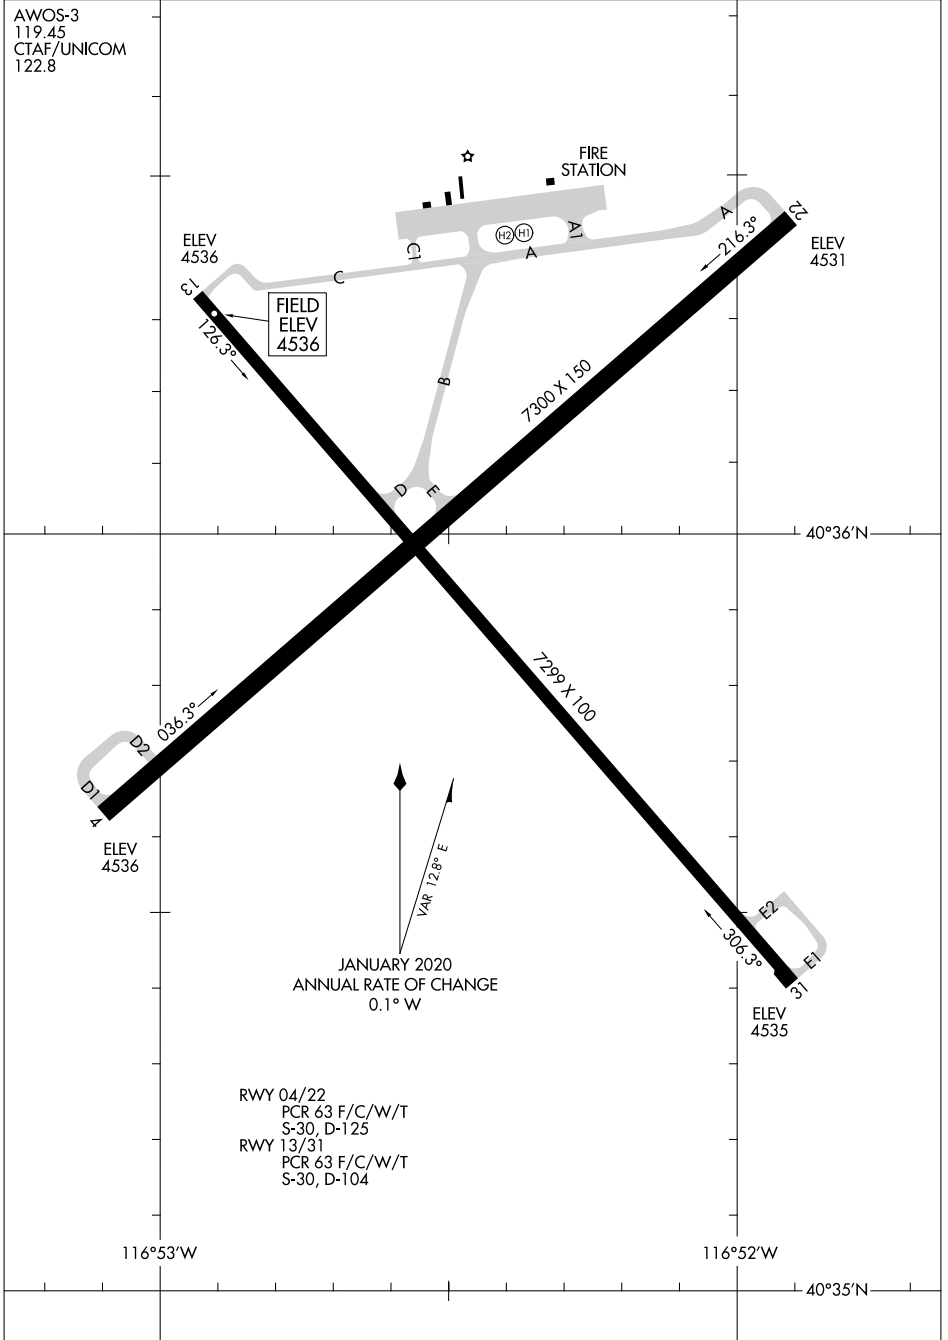

22251

AIRPORT DIAGRAM

AL-534 (FAA)

BATTLE MOUNTAIN (BAM)

BATTLE MOUNTAIN, NEVADA

AWOS-3
119.45
CTAF/UNICOM
122.8

SW-4, 23 JAN 2025 to 20 FEB 2025

SW-4, 23 JAN 2025 to 20 FEB 2025

RWY 04/22
PCR 63 F/C/W/T
S-30, D-125

RWY 13/31
PCR 63 F/C/W/T
S-30, D-104

AIRPORT DIAGRAM

22251

BATTLE MOUNTAIN, NEVADA
BATTLE MOUNTAIN (BAM)