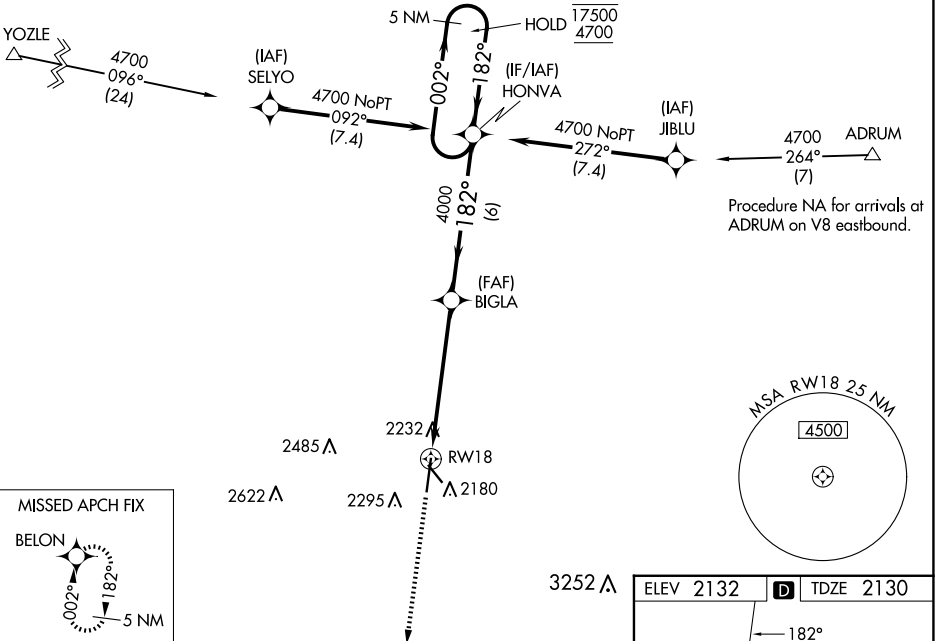

WAAS CH 86213 W18A	APP CRS 182°	Rwy Idg 7094 TDZE 2130 Apt Elev 2132
--	------------------------	---

RNAV (GPS) RWY 18

KEARNEY RGNL (E.A.R.)

RNP APCH - GPS.	MISSED APPROACH: Climb to 4700 direct BELON and hold.
<p>For uncompensated Baro-VNAV systems, LNAV/VNAV NA below -23°C or above 54°C.</p>	

AWOS-3PT 123.875	MINNEAPOLIS CENTER 119.4 278.8	UNICOM 123.0 (CTAF) ①
----------------------------	--	---------------------------------

Procedure NA for arrivals at YOZLE on V6 west bound.

CATEGORY	A	B	C	D
LPV DA		2330-3/4	200 (200-3/4)	
LNAV/VNAV DA		2393-7/8	263 (300-7/8)	
LNAV MDA	2680-1	550 (600-1)	2680-1 5/8	550 (600-1 5/8)
CIRCLING	2680-1	548 (600-1)	2680-1 5/8	2840-2 1/4

NC-2, 23 JAN 2025 to 20 FEB 2025

NC-2, 23 JAN 2025 to 20 FEB 2025