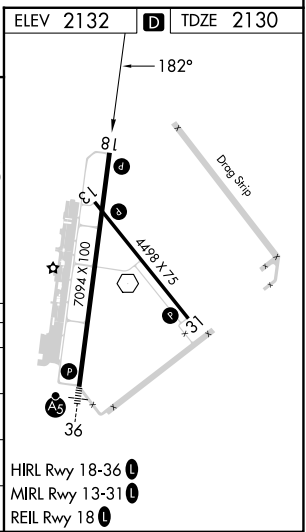

WAAS CH 86213 W18A	APP CRS 182°	Rwy Idg 7094 TDZE 2130 Apt Elev 2132
--	------------------------	---

RNAV (GPS) RWY 18

KEARNEY RGNL (E.A.R.)

RNP APCH - GPS.	MISSED APPROACH: Climb to 4700 direct BELON and hold.
<p>For uncompensated Baro-VNAV systems, LNAV/VNAV NA below -23°C or above 54°C.</p>	

AWOS-3PT 123.875	MINNEAPOLIS CENTER 119.4 278.8	UNICOM 123.0 (CTAF) ①
----------------------------	--	---------------------------------

Procedure NA for arrivals at YOZLE on V6 west bound.

CATEGORY	A	B	C	D
LPV DA		2330-3/4	200 (200-3/4)	
LNAV/VNAV DA		2393-7/8	263 (300-7/8)	
LNAV MDA	2680-1	550 (600-1)	2680-1 5/8	550 (600-1 5/8)
CIRCLING	2680-1	548 (600-1)	2680-1 5/8	2840-2 1/4