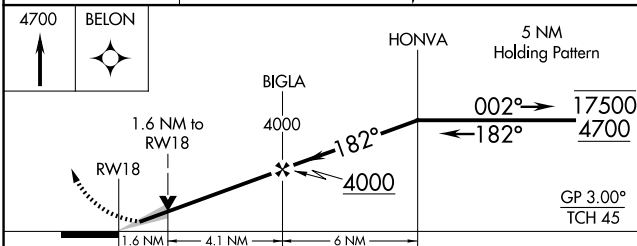

WAAS CH 86213 W18A	APP CRS 182°	Rwy Idg 7094 TDZE 2130 Apt Elev 2132
--	------------------------	---

RNAV (GPS) RWY 18

KEARNEY RGNL (E.A.R.)

RNP APCH - GPS.	MISSED APPROACH: Climb to 4700 direct BELON and hold.
<p>For uncompensated Baro-VNAV systems, LNAV/VNAV NA below -23°C or above 54°C.</p>	

AWOS-3PT 123.875	MINNEAPOLIS CENTER 119.4 278.8	UNICOM 123.0 (CTAF) ①
----------------------------	--	---------------------------------

Procedure NA for arrivals at YOZLE on V6 west bound.

CATEGORY	A	B	C	D
LPV DA		2330-3/4	200 (200-3/4)	
LNAV/VNAV DA		2393-7/8	263 (300-7/8)	
LNAV MDA	2680-1	550 (600-1)	2680-1 5/8	550 (600-1 5/8)
CIRCLING	2680-1	548 (600-1)	2680-1 5/8	2840-2 1/4