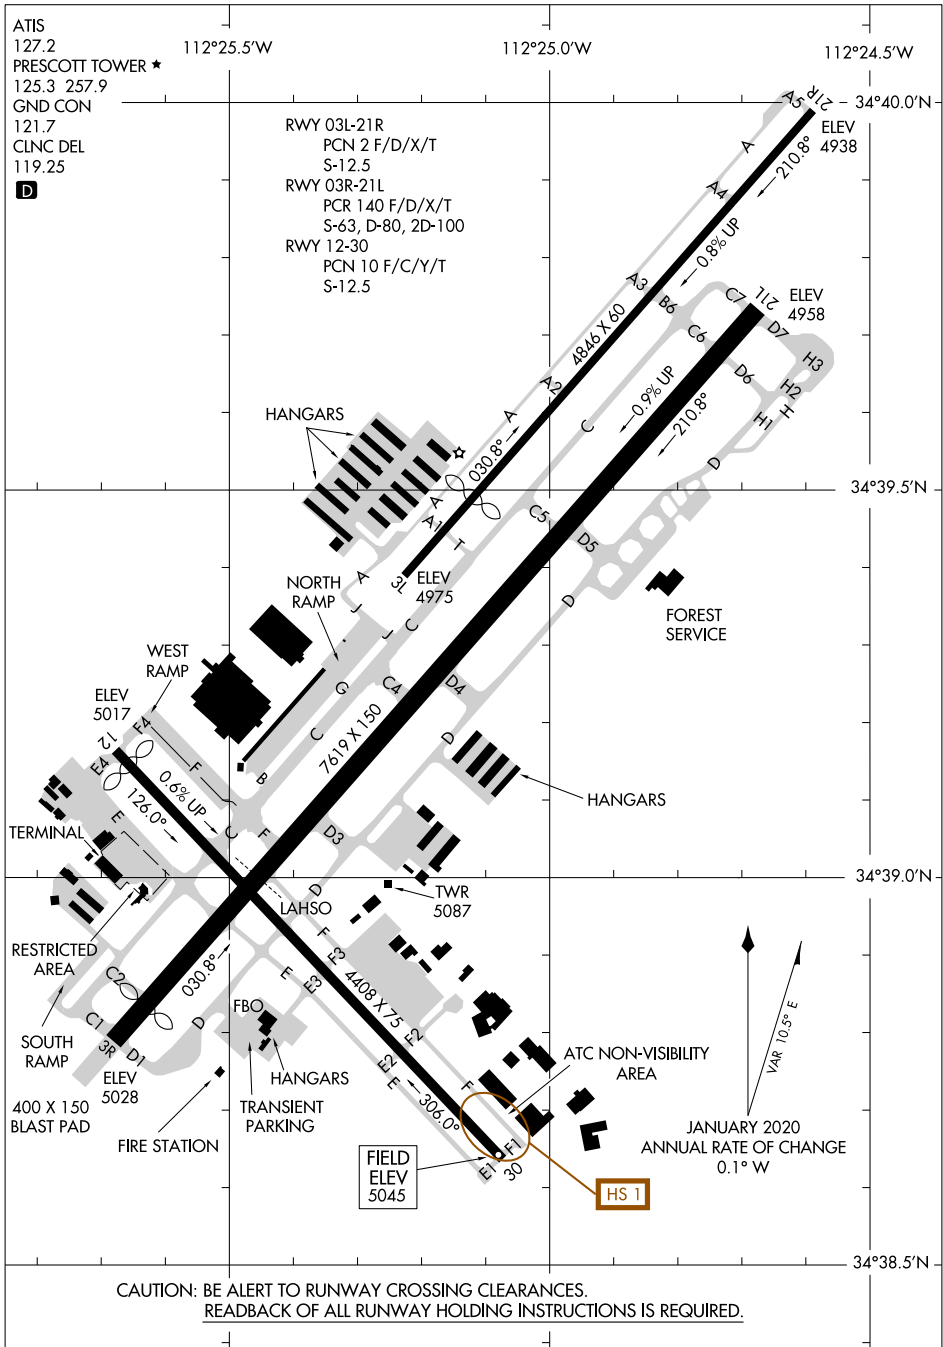

AIRPORT DIAGRAM

PRESCOTT RGNL/ERNEST A LOVE FLD (P.R.C)

AL-546 (FAA)

PRESCOTT, ARIZONA

SW-4, 23 JAN 2025 to 20 FEB 2025

SW-4, 23 JAN 2025 to 20 FEB 2025

AIRPORT DIAGRAM

PRESCOTT RGNL/ERNEST A LOVE FLD (P.R.C)