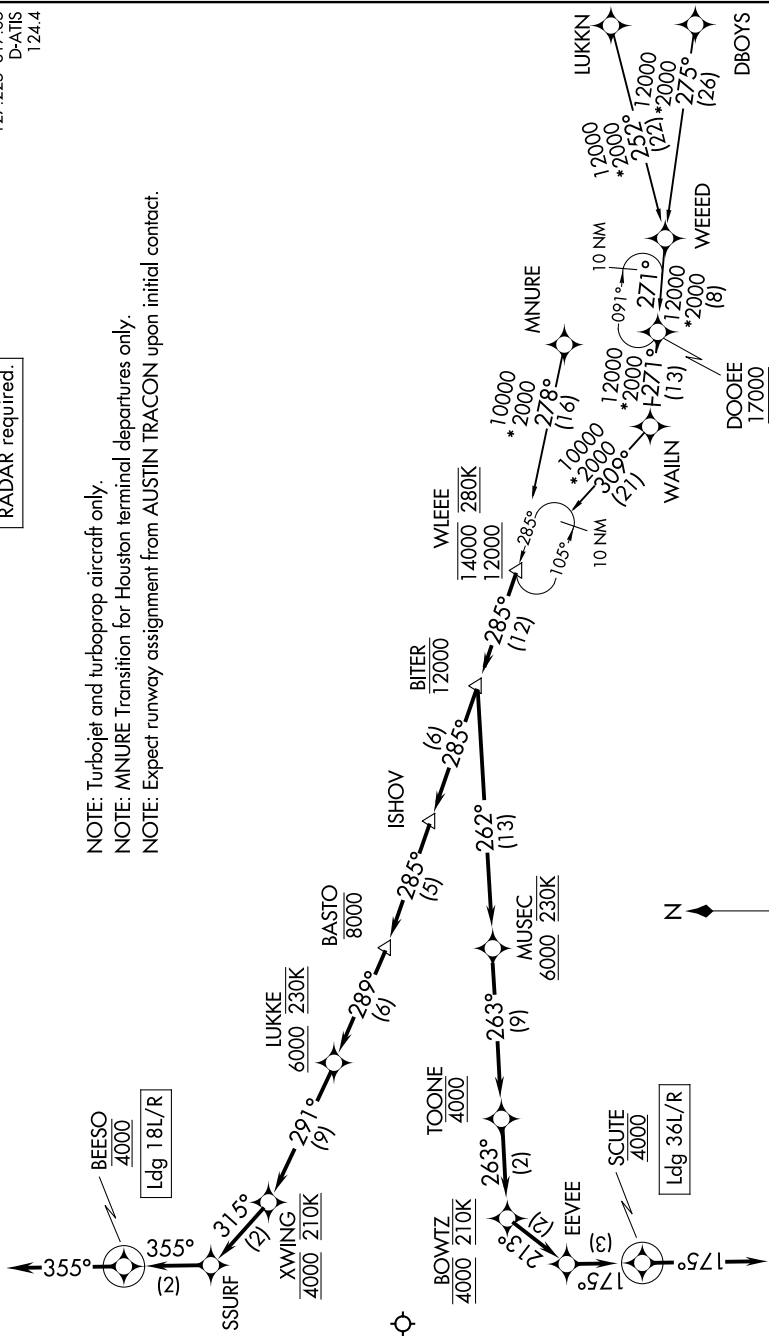

WLEEE SEVEN ARRIVAL (RNAV)

AUSTIN, TEXAS

SC-3, 23 JAN 2025 to 20 FEB 2025

AUSTIN APP CON
127.225 317.65
D-ATIS
124.4

RNAV 1 - DME/DME/IRU or GPS.
RADAR required.

NOTE: Turbojet and turboprop aircraft only.
NOTE: MNURE Transition for Houston terminal departures only.
NOTE: Expect runway assignment from AUSTIN TRACON upon initial contact.

(NARRATIVE ON FOLLOWING PAGE)

NOTE: Chart not to scale.

WLEEE SEVEN ARRIVAL (RNAV)

(WLEEE.WLEEE7) 14JUL22

AUSTIN, TEXAS

AUSTIN-BERGSTROM INTL (AUS)

SC-3, 23 JAN 2025 to 20 FEB 2025