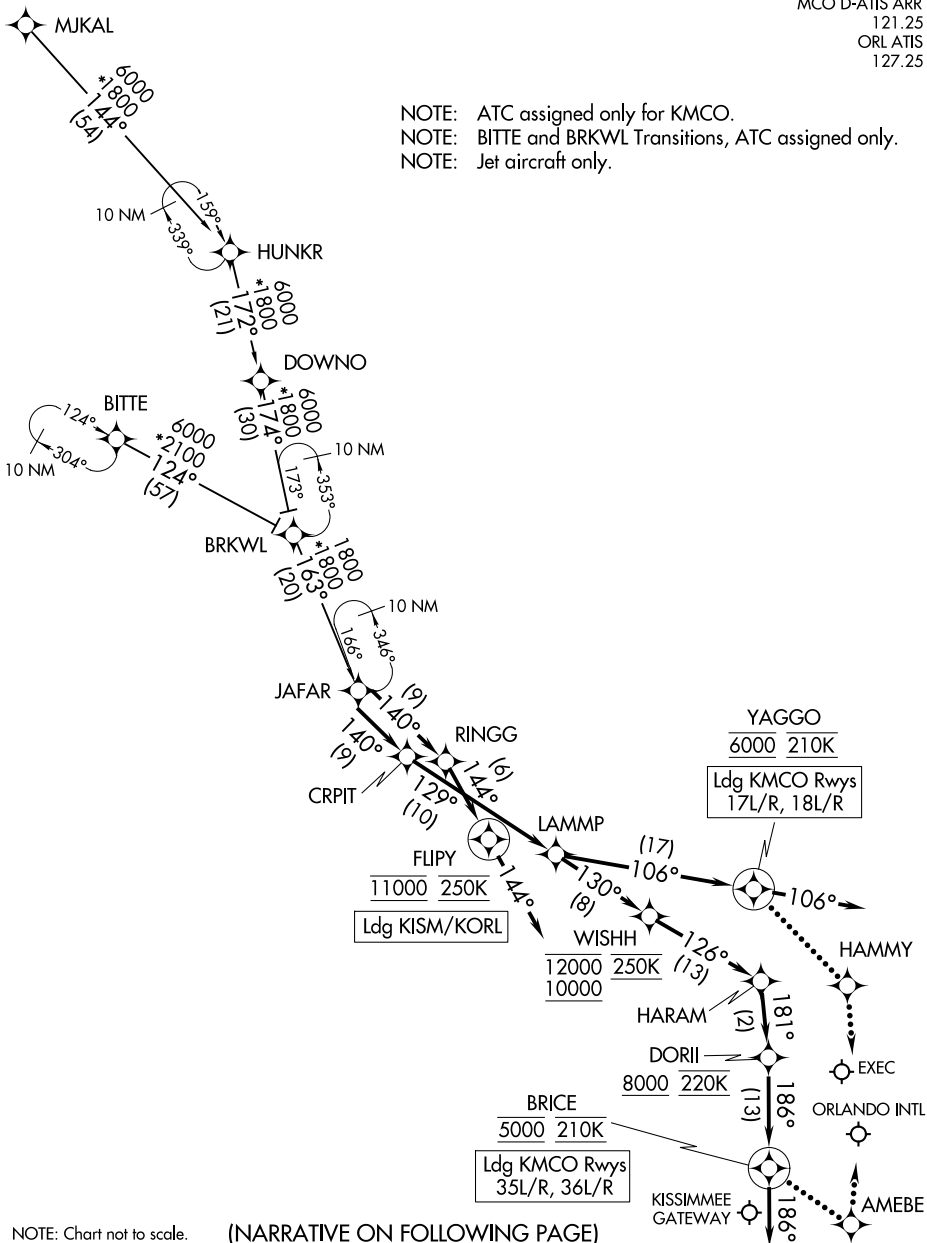

# JAFAR THREE ARRIVAL (RNAV)

ORLANDO, FLORIDA

RNAV 1 - DME/DME/IRU or GPS.
RADAR required.

ORLANDO APP CON  
 134.05 339.8  
 ISM ATIS  
 128.775  
 MCO D-ATIS ARR  
 121.25  
 ORLATIS  
 127.25

NOTE: ATC assigned only for KMCO.  
 NOTE: BITTE and BRKWL Transitions, ATC assigned only.  
 NOTE: Jet aircraft only.

NOTE: Chart not to scale. (NARRATIVE ON FOLLOWING PAGE)

SE-3, 23 JAN 2025 to 20 FEB 2025

SE-3, 23 JAN 2025 to 20 FEB 2025

# JAFAR THREE ARRIVAL (RNAV)

ORLANDO, FLORIDA