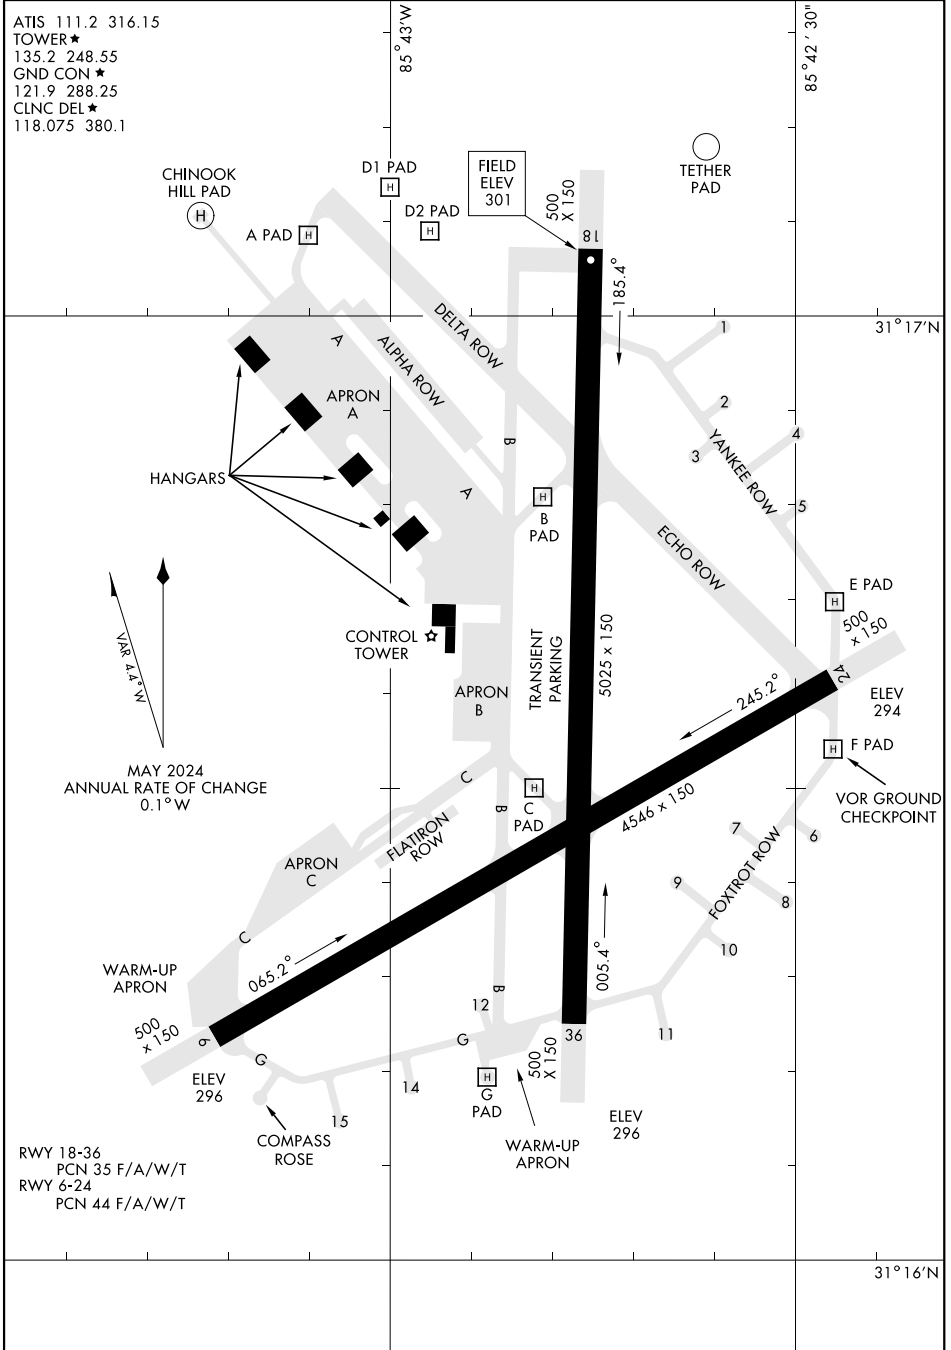

AIRPORT DIAGRAM

[USA]

CAIRNS AAF (KOZR)

FORT NOVOSHEL, ALABAMA

ATIS 111.2 316.15
 TOWER ★
 135.2 248.55
 GND CON ★
 121.9 288.25
 CLNC DEL ★
 118.075 380.1

SE-4, 23 JAN 2025 to 20 FEB 2025

SE-4, 23 JAN 2025 to 20 FEB 2025

AIRPORT DIAGRAM

FORT NOVOSHEL, ALABAMA

CAIRNS AAF (KOZR)