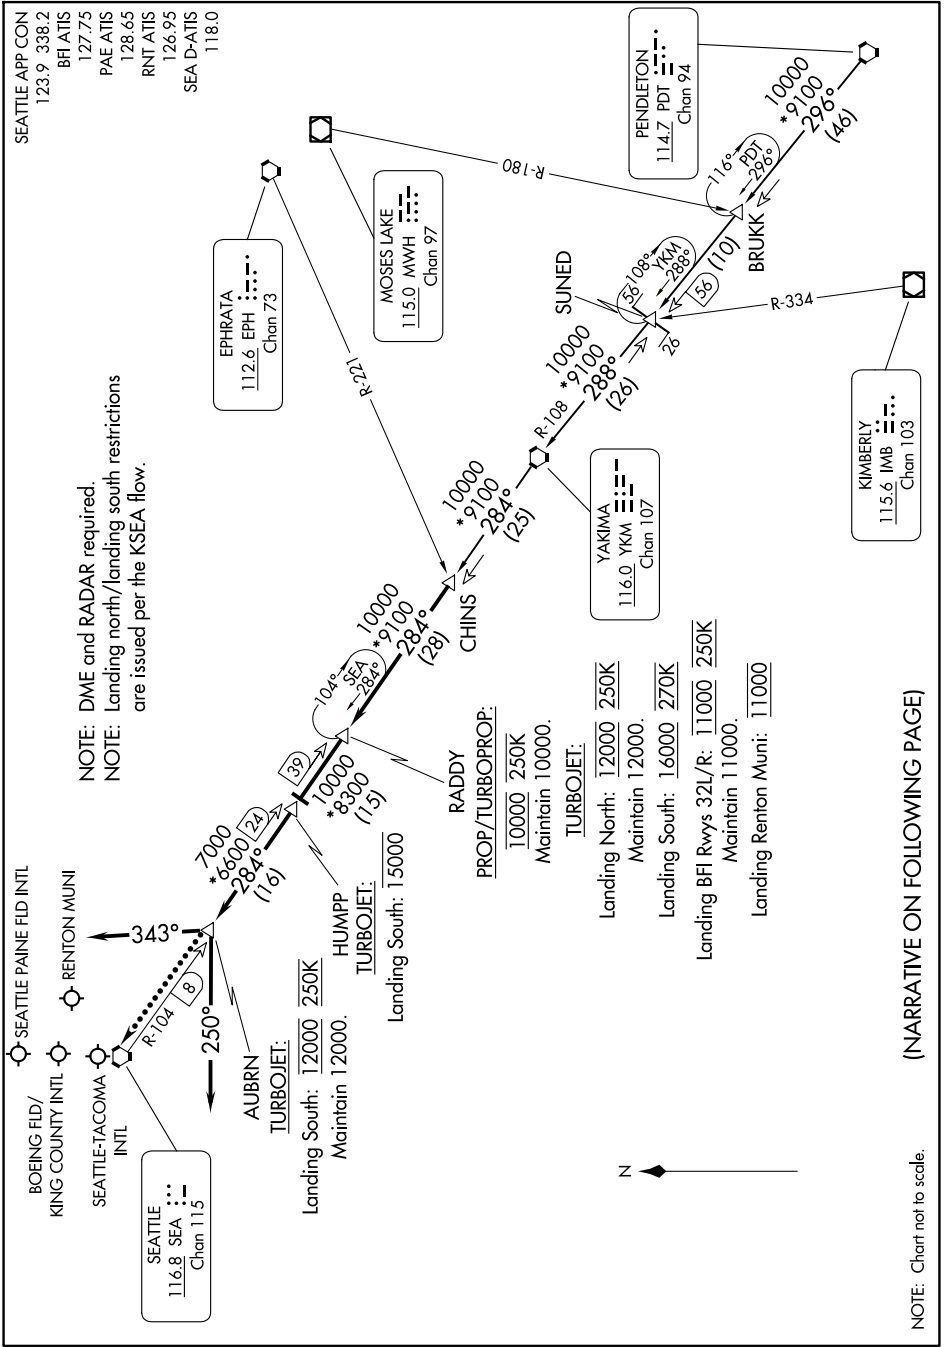

CHINS FIVE ARRIVAL

AL-582 (FAA)

SEATTLE, WASHINGTON

NW-1, 23 JAN 2025 to 20 FEB 2025

CHINS FIVE ARRIVAL

SEATTLE, WASHINGTON

(NARRATIVE ON FOLLOWING PAGE)

NW-1, 23 JAN 2025 to 20 FEB 2025