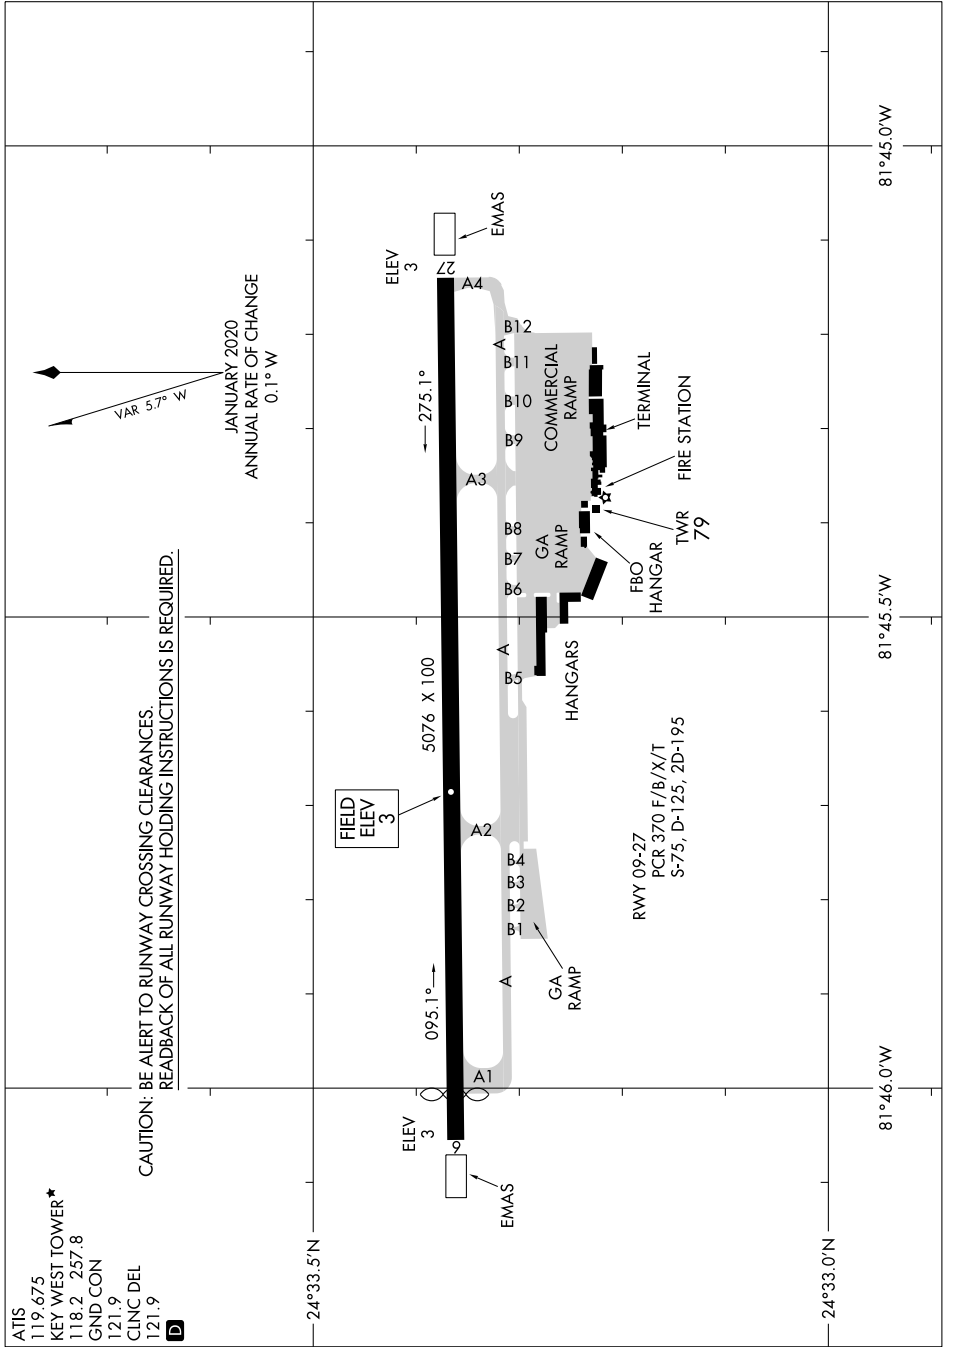

AIRPORT DIAGRAM

AL-606 (FAA)

KEY WEST INTL (EYW)
KEY WEST, FLORIDA

SE-3, 23 JAN 2025 to 20 FEB 2025

CAUTION: BE ALERT TO RUNWAY CROSSING CLEARANCES.
READBACK OF ALL RUNWAY HOLDING INSTRUCTIONS IS REQUIRED.

ATIS 119.675
KEY WEST TOWER* 118.2 257.8
GND CON 121.9
CLNC DEL 121.9
D

RWY 09-27
PCR 370 F/B/X/T
S-75, D-125, 2D-195

SE-3, 23 JAN 2025 to 20 FEB 2025