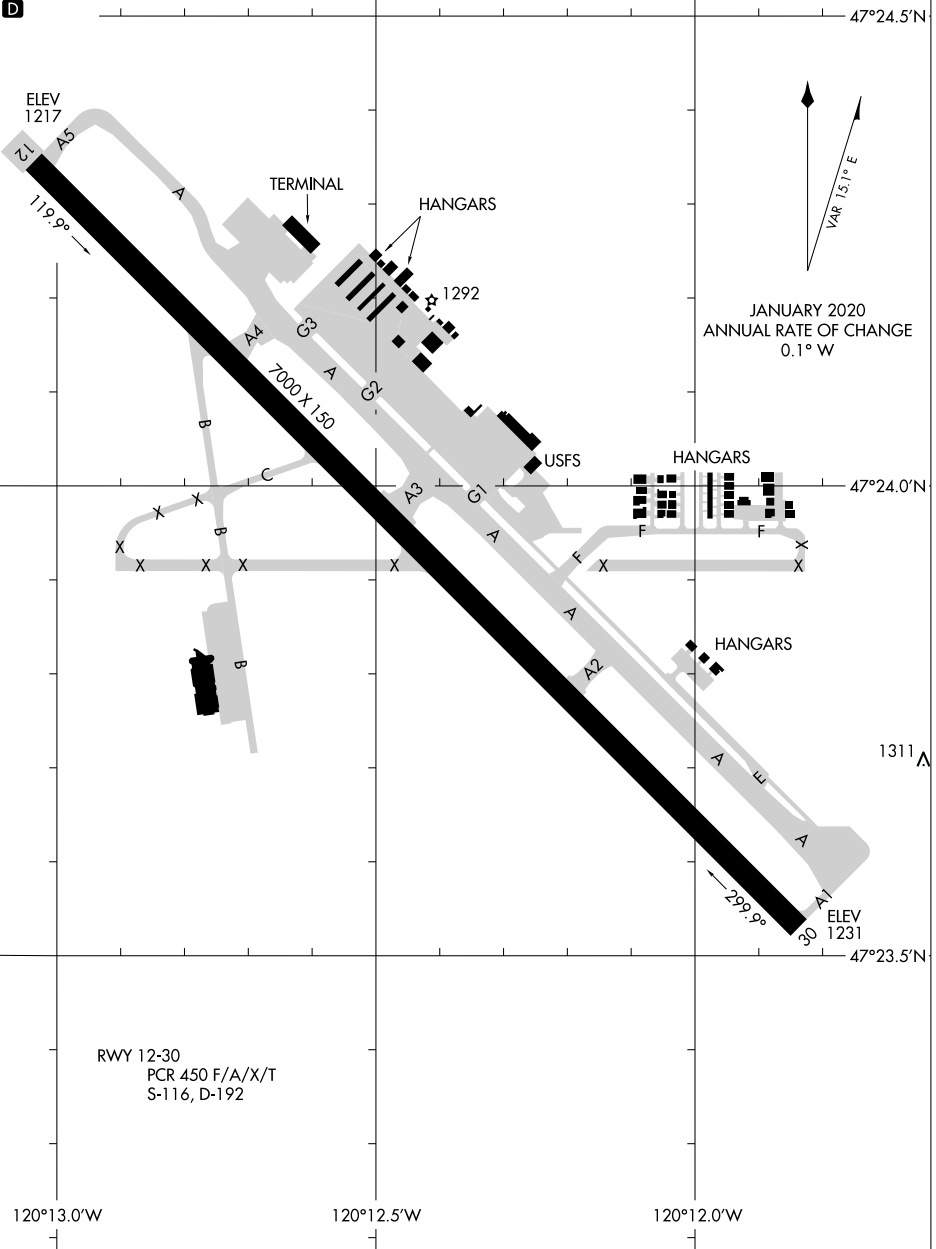

24361

AIRPORT DIAGRAM

AL-641 (FAA)

PANGBORN MEML (EAT)
WENATCHEE, WASHINGTON

ASOS
119.925
CTAF/UNICOM
123.0

FIELD
ELEV
1249

NW-1, 23 JAN 2025 to 20 FEB 2025

NW-1, 23 JAN 2025 to 20 FEB 2025

AIRPORT DIAGRAM

24361

WENATCHEE, WASHINGTON
PANGBORN MEML (EAT)