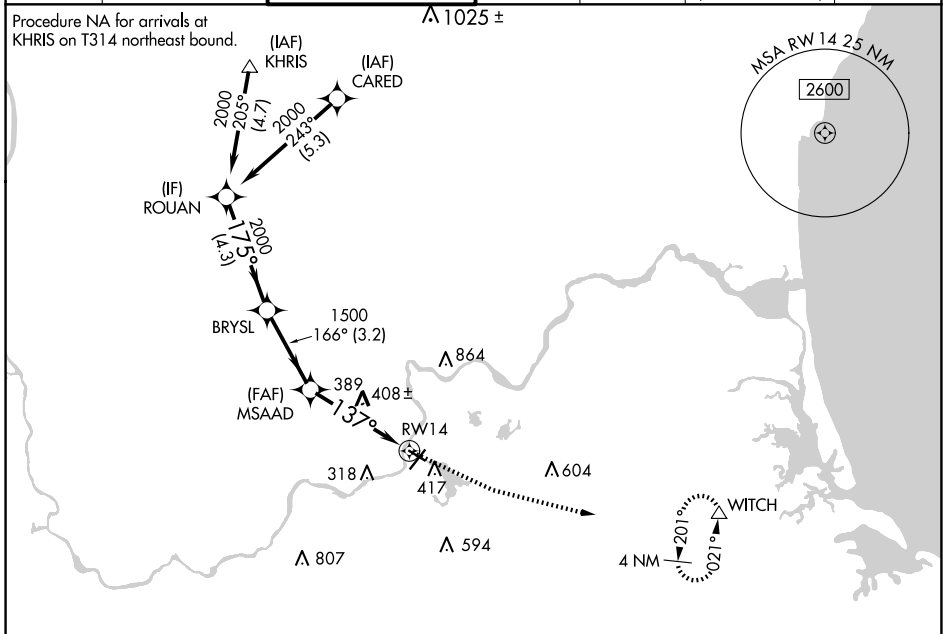

WAAS CH 99642 W14A	APP CRS 137°	Rwy Idg TDZE Apt Elev	3654 146 148
--	------------------------	-----------------------------	---

RNAV (GPS) RWY 14

LAWRENCE MUNI (LWM)

RNP APCH - GPS.
 ⚠ Circling to Rwy 32 NA at night.

MISSED APPROACH: Climbing left turn to 2000 direct WITCH and hold.

ATIS 126.75	BOSTON APP CON 124.4 279.6	LAWRENCE TOWER * 119.25 (CTAF) 0	GND CON 124.3	CLNC DEL 124.3	CLNC DEL 126.15 (When twr closed)	UNICOM 122.8
-----------------------	--------------------------------------	--	-------------------------	--------------------------	--	------------------------

NE-1, 23 JAN 2025 to 20 FEB 2025

NE-1, 23 JAN 2025 to 20 FEB 2025

	ROUAN	BRYSL	MSAAD	2000	WITCH
	2000	2000	1500		
	175°	166°	137°		
	4.3 NM	3.2 NM	2.9 NM	1.3 NM	
			3.00° TCH 45	1.3 NM to RWY 14	
CATEGORY	A	B	C	D	
LP MDA	580-1	434 (500-1)	580-1¼	434 (500-1¼)	
LNNAV MDA	660-1	514 (600-1)	660-1⅜	514 (600-1⅜)	
CIRCLING	740-1	592 (600-1)	840-2 692 (700-2)	1220-3 1072 (1100-3)	