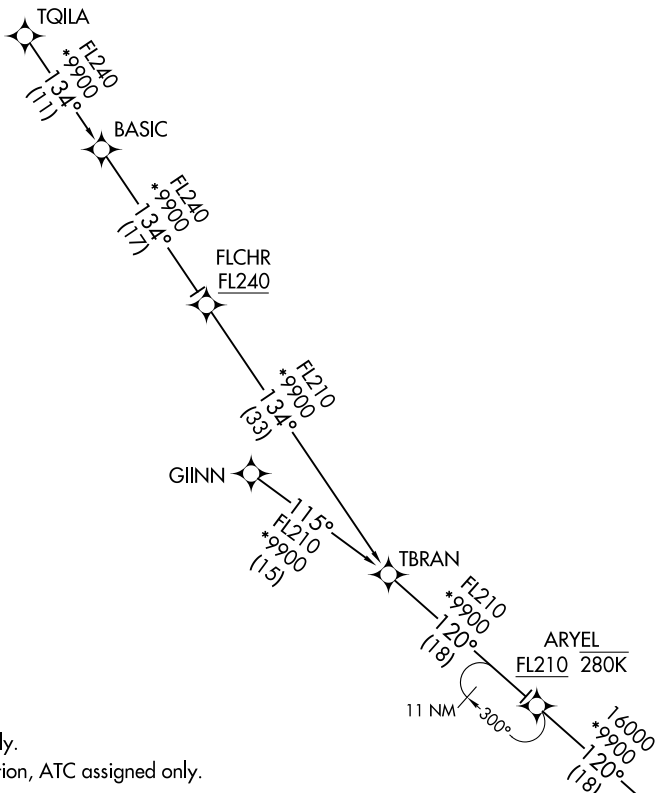

COKTL FOUR ARRIVAL (RNAV) Transition Routes

RNAV 1 - DME/DME/IRU or GPS.

RADAR required.

LAS VEGAS APP CON

125.025 379.15

D-ATIS

132.4

LAS VEGAS TOWER

118.75 257.8 (Rwys 1L/19R, 1R/19L)

119.9 257.8 (Rwys 8L/26R, 8R/26L)

NOTE: Jet aircraft only.

NOTE: GIINN Transition, ATC assigned only.

(CONTINUED ON FOLLOWING PAGE)

FLCHR TRANSITION (FLCHR.COKTL4)

GIINN TRANSITION (GIINN.COKTL4)

TQILA TRANSITION (TQILA.COKTL4)

NOTE: Chart not to scale.

See following page for Arrival Routes