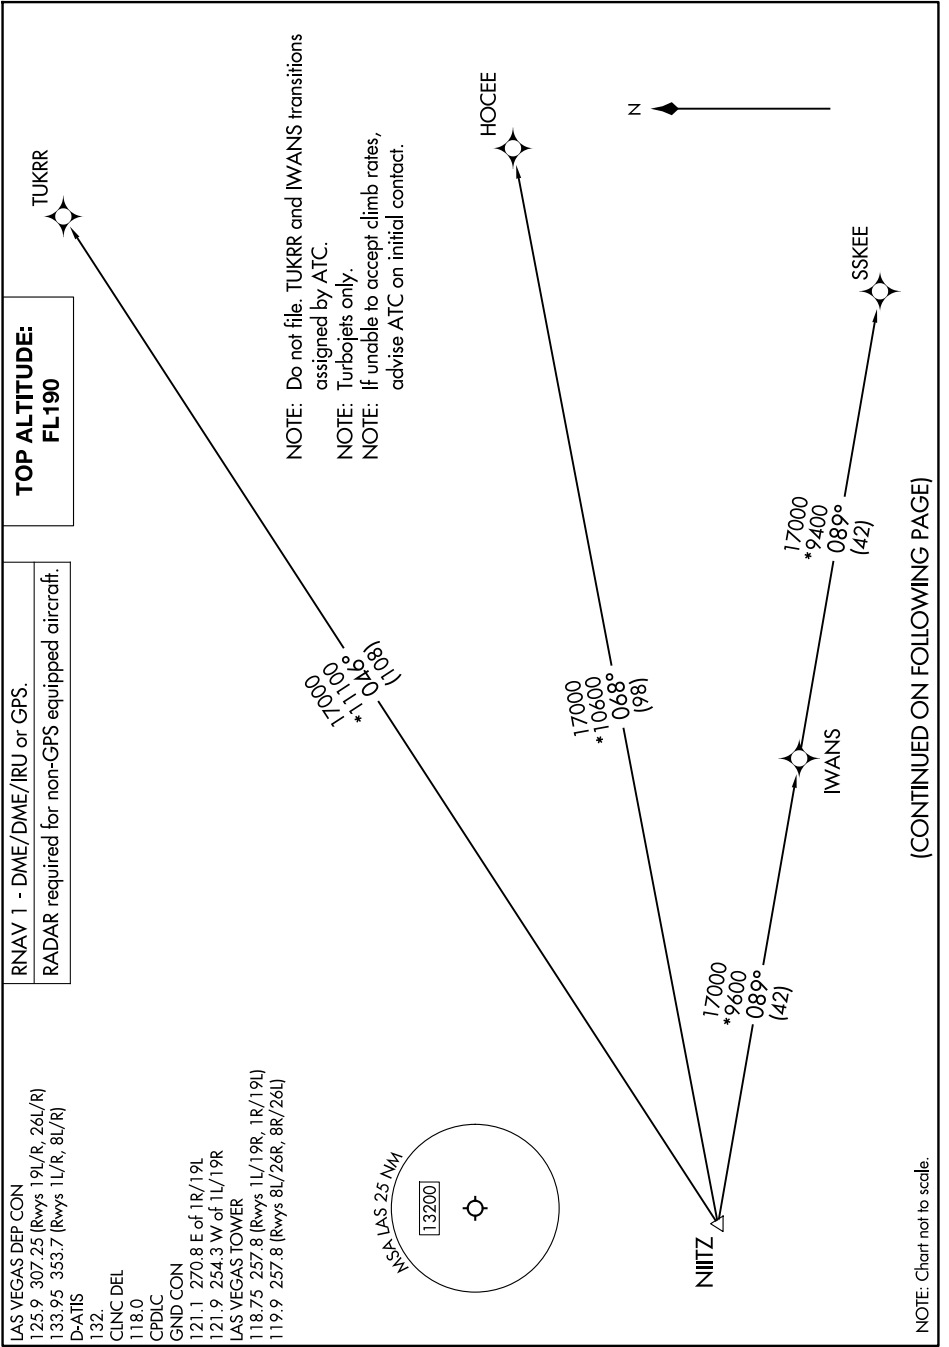

N1ITZ FOUR DEPARTURE (RNAV) Transition Routes

SW-4, 23 JAN 2025 to 20 FEB 2025

(CONTINUED ON FOLLOWING PAGE)

SW-4, 23 JAN 2025 to 20 FEB 2025

NOTE: Chart not to scale.

N1ITZ FOUR DEPARTURE (RNAV) Transition Routes