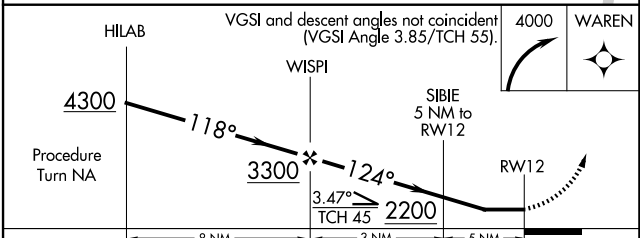

APP CRS	Rwy Idg	3999
124°	TDZE	328
	Apt Elev	328

RNAV (GPS) RWY 12

FLOYD BENNETT MEML (GFL)

NA -19°C	DME/DME RNP-0.3 NA. Helicopter visibility reduction below 1 SM NA. Night landing: Rwy 12, 30 NA.	MISSED APPROACH: Climbing right turn to 4000 direct to WAREN WP and hold.
-------------	--	---

ASOS 119.925	ALBANY APP CON 132.825 307.2	UNICOM 123.0 (CTAF) 0
------------------------	--	---------------------------------

ELEV 328	D	TDZE 328
----------	----------	----------

CATEGORY	A	B	C	D
LNAV MDA	1560-1¼ 1232 (1300-1¼)	1560-1½ 1232 (1300-1½)	1560-3	1232 (1300-3)
CIRCLING	1560-1¼ 1232 (1300-1¼)	1560-1½ 1232 (1300-1½)	1560-3	1232 (1300-3)