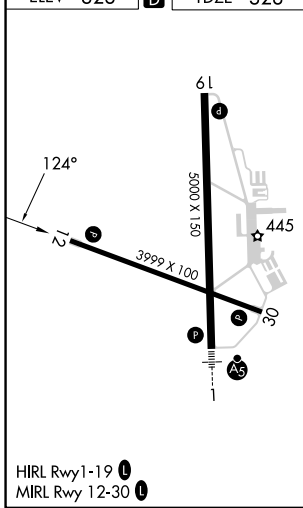

APP CRS	Rwy Idg	3999
124°	TDZE	328
	Apt Elev	328

RNAV (GPS) RWY 12

FLOYD BENNETT MEML (GFL)

NA -19°C	DME/DME RNP-0.3 NA. Helicopter visibility reduction below 1 SM NA. Night landing: Rwy 12, 30 NA.	MISSED APPROACH: Climbing right turn to 4000 direct to WAREN WP and hold.
-------------	--	---

ASOS 119.925	ALBANY APP CON 132.825 307.2	UNICOM 123.0 (CTAF) 0
------------------------	--	---------------------------------

ELEV 328	D	TDZE 328
----------	----------	----------

CATEGORY	A	B	C	D
LNAV MDA	1560-1¼ 1232 (1300-1¼)	1560-1½ 1232 (1300-1½)	1560-3	1232 (1300-3)
CIRCLING	1560-1¼ 1232 (1300-1¼)	1560-1½ 1232 (1300-1½)	1560-3	1232 (1300-3)

NE-2, 23 JAN 2025 to 20 FEB 2025

NE-2, 23 JAN 2025 to 20 FEB 2025