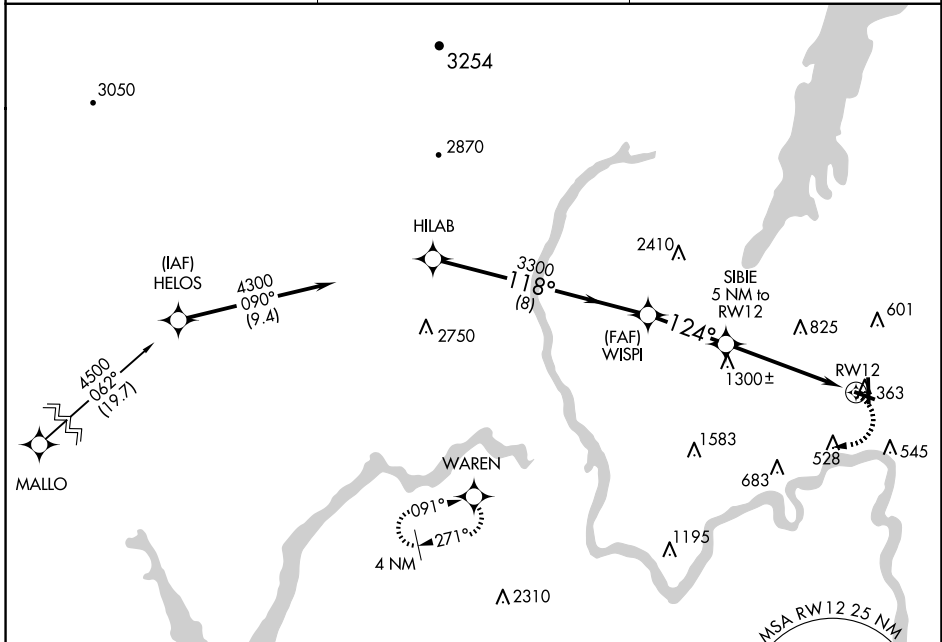

APP CRS	Rwy Idg	3999
124°	TDZE	328
	Apt Elev	328

RNAV (GPS) RWY 12

FLOYD BENNETT MEML (GFL)

NA -19°C	DME/DME RNP-0.3 NA. Helicopter visibility reduction below 1 SM NA. Night landing: Rwy 12, 30 NA.	MISSED APPROACH: Climbing right turn to 4000 direct to WAREN WP and hold.
-------------	--	---

ASOS 119.925	ALBANY APP CON 132.825 307.2	UNICOM 123.0 (CTAF) 0
------------------------	--	---------------------------------

ELEV 328	D	TDZE 328
----------	----------	----------

CATEGORY	A	B	C	D
LNAV MDA	1560-1¼ 1232 (1300-1¼)	1560-1½ 1232 (1300-1½)	1560-3	1232 (1300-3)
CIRCLING	1560-1¼ 1232 (1300-1¼)	1560-1½ 1232 (1300-1½)	1560-3	1232 (1300-3)

NE-2, 23 JAN 2025 to 20 FEB 2025

NE-2, 23 JAN 2025 to 20 FEB 2025