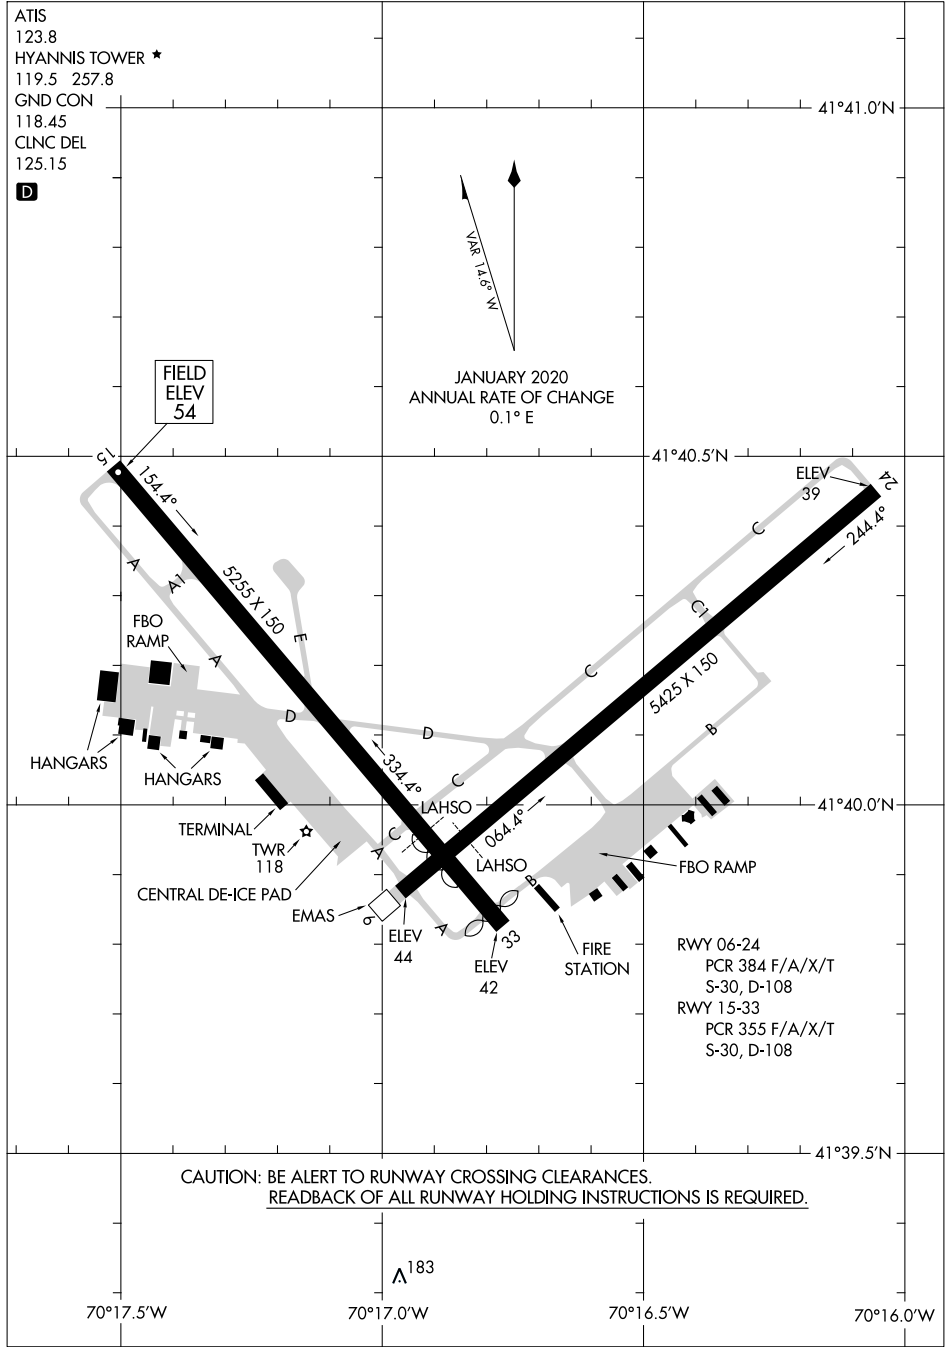

AIRPORT DIAGRAM

AL-675 (FAA)

CAPE COD GATEWAY (HYA)

HYANNIS, MASSACHUSETTS

ATIS
 123.8
 HYANNIS TOWER ★
 119.5 257.8
 GND CON
 118.45
 CLNC DEL
 125.15

D

JANUARY 2020
 ANNUAL RATE OF CHANGE
 0.1° E

NE-1, 23 JAN 2025 to 20 FEB 2025

NE-1, 23 JAN 2025 to 20 FEB 2025

CAUTION: BE ALERT TO RUNWAY CROSSING CLEARANCES.
 READBACK OF ALL RUNWAY HOLDING INSTRUCTIONS IS REQUIRED.

AIRPORT DIAGRAM

HYANNIS, MASSACHUSETTS

CAPE COD GATEWAY (HYA)