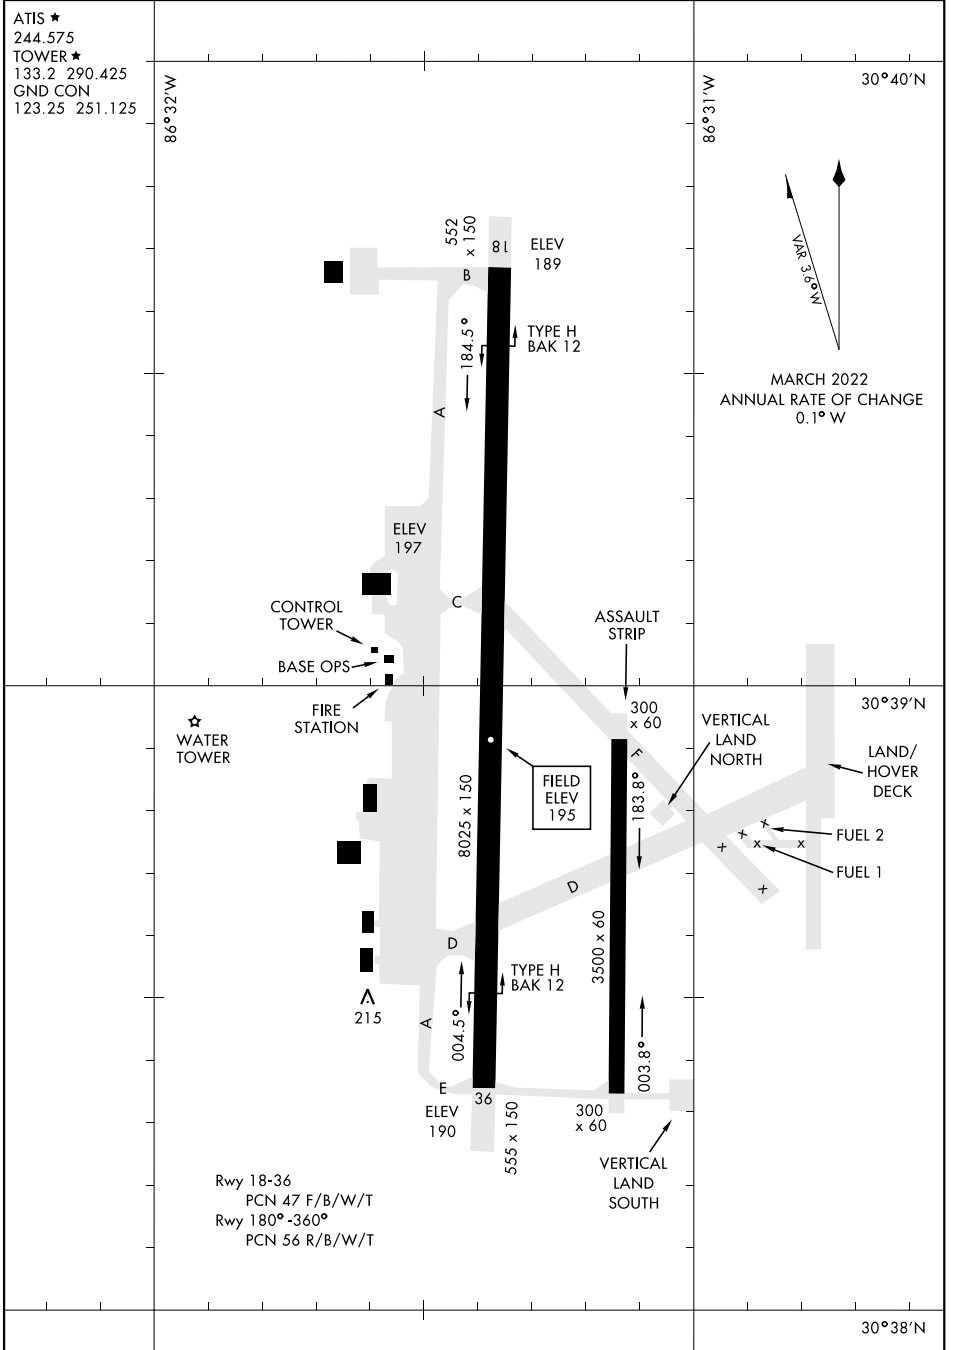

# AIRPORT DIAGRAM

[USAF]

DUKE FLD (EGLIN AF AUX NR 3) (KEGI)

VALPARAISO, FLORIDA

ATIS ★  
 244.575  
 TOWER ★  
 133.2 290.425  
 GND CON  
 123.25 251.125

86°32'W

86°31'W

30°40'N

MARCH 2022  
 ANNUAL RATE OF CHANGE  
 0.1° W

SE-3, 23 JAN 2025 to 20 FEB 2025

SE-3, 23 JAN 2025 to 20 FEB 2025

30°39'N

30°38'N

# AIRPORT DIAGRAM

VALPARAISO, FLORIDA

DUKE FLD (EGLIN AF AUX NR 3) (KEGI)