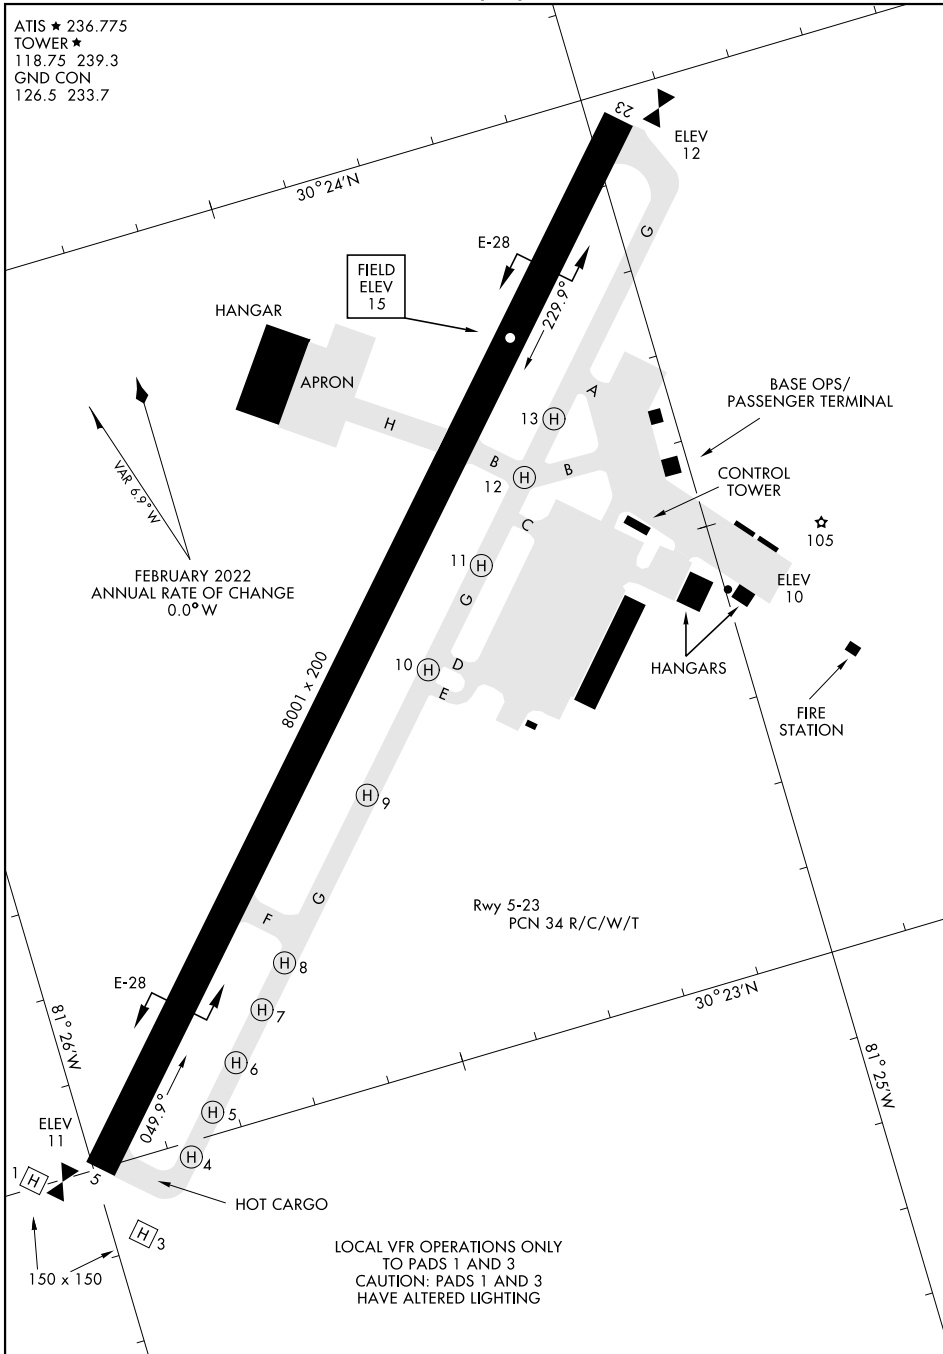

22055

AIRPORT DIAGRAM

MAYPORT NS (ADM DAVID L. MCDONALD FLD) (KNRB)
AL-722 [USN]
MAYPORT, FLORIDA

ATIS ★ 236.775
TOWER ★
118.75 239.3
GND CON
126.5 233.7

SE-3, 23 JAN 2025 to 20 FEB 2025

SE-3, 23 JAN 2025 to 20 FEB 2025

AIRPORT DIAGRAM

MAYPORT, FLORIDA
MAYPORT NS (ADM DAVID L. MCDONALD FLD) (KNRB)