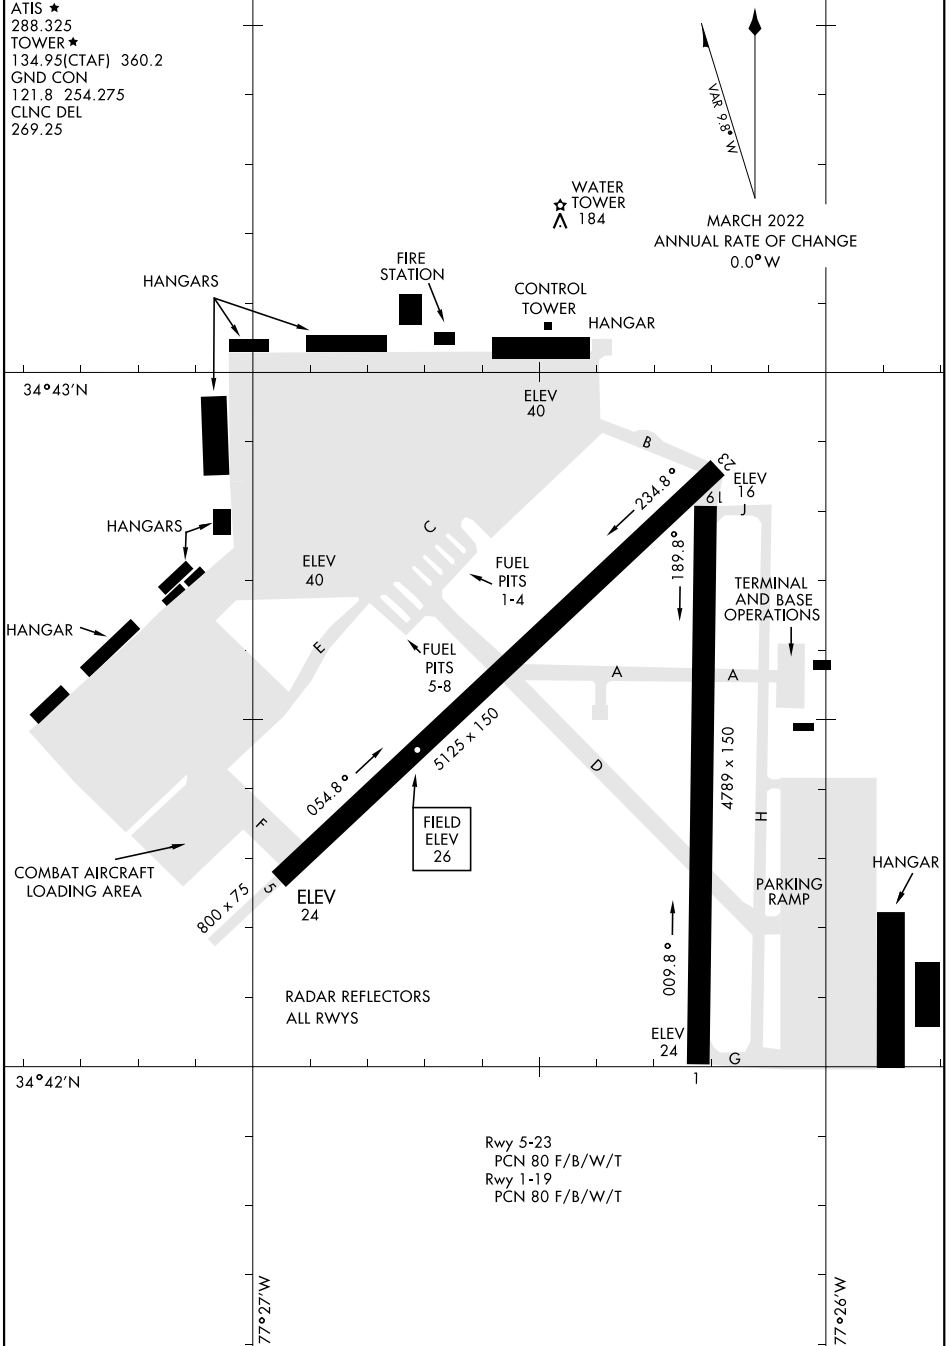

25023

AIRPORT DIAGRAM

NEW RIVER MCAS (MCCUTCHEON FLD) (KNCA)

[USN]

JACKSONVILLE, NORTH CAROLINA

ATIS ★
 288.325
 TOWER ★
 134.95(CTAF) 360.2
 GND CON
 121.8 254.275
 CLNC DEL
 269.25

WATER
 TOWER
 ★
 184

MARCH 2022
 ANNUAL RATE OF CHANGE
 0.0°W

SE-2, 23 JAN 2025 to 20 FEB 2025

SE-2, 23 JAN 2025 to 20 FEB 2025

AIRPORT DIAGRAM

JACKSONVILLE, NORTH CAROLINA

NEW RIVER MCAS (MCCUTCHEON FLD) (KNCA)