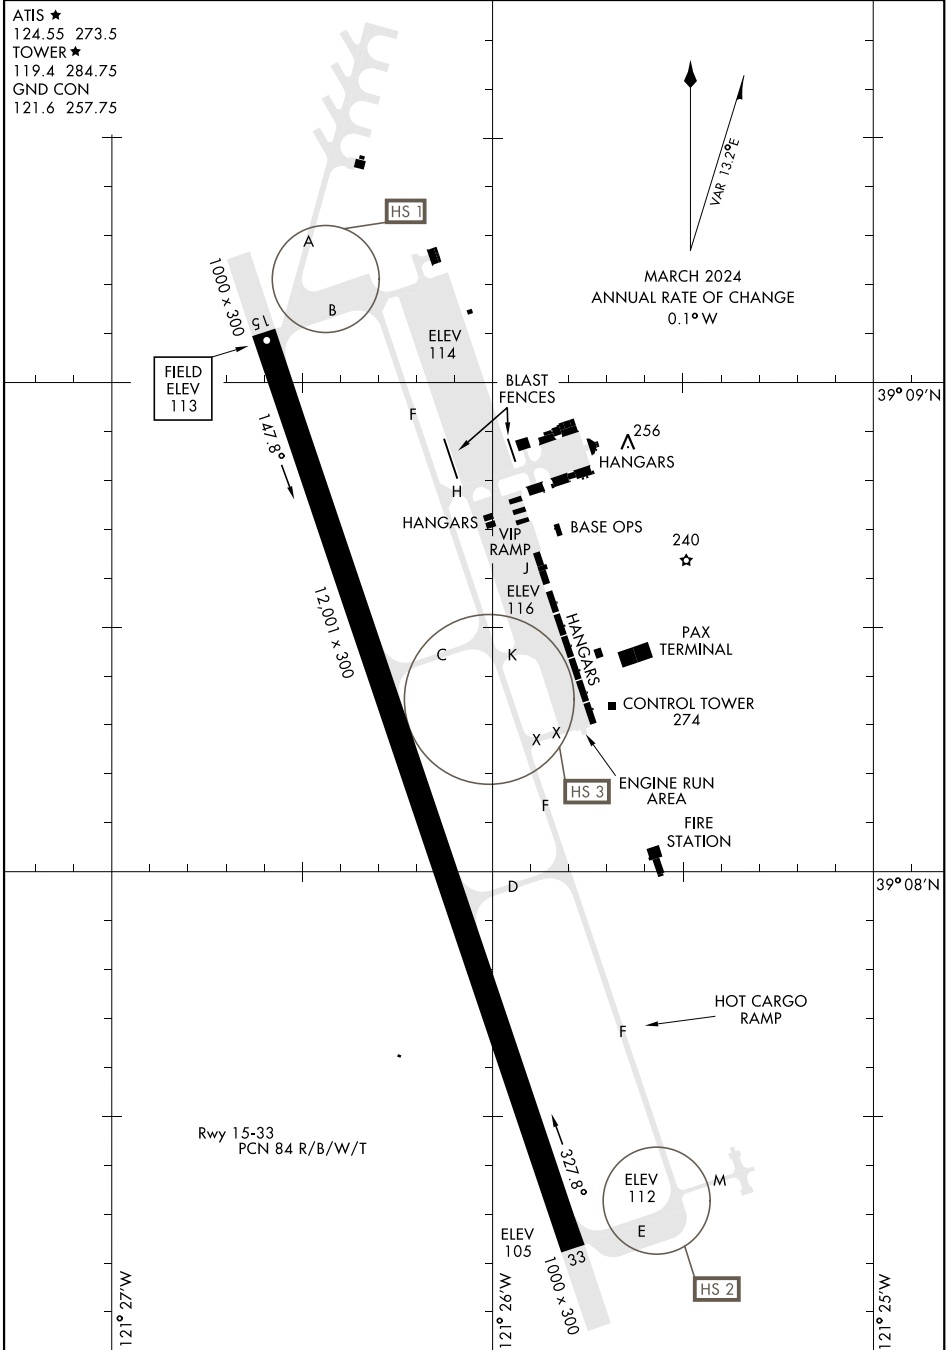

AIRPORT DIAGRAM

[USAF]

BEALE AFB (KBAB)
MARYSVILLE, CALIFORNIA

ATIS ★
 124.55 273.5
 TOWER ★
 119.4 284.75
 GND CON
 121.6 257.75

VAR 13.2°E
 MARCH 2024
 ANNUAL RATE OF CHANGE
 0.1°W

SW-2, 23 JAN 2025 to 20 FEB 2025

SW-2, 23 JAN 2025 to 20 FEB 2025

AIRPORT DIAGRAM

MARYSVILLE, CALIFORNIA
BEALE AFB (KBAB)