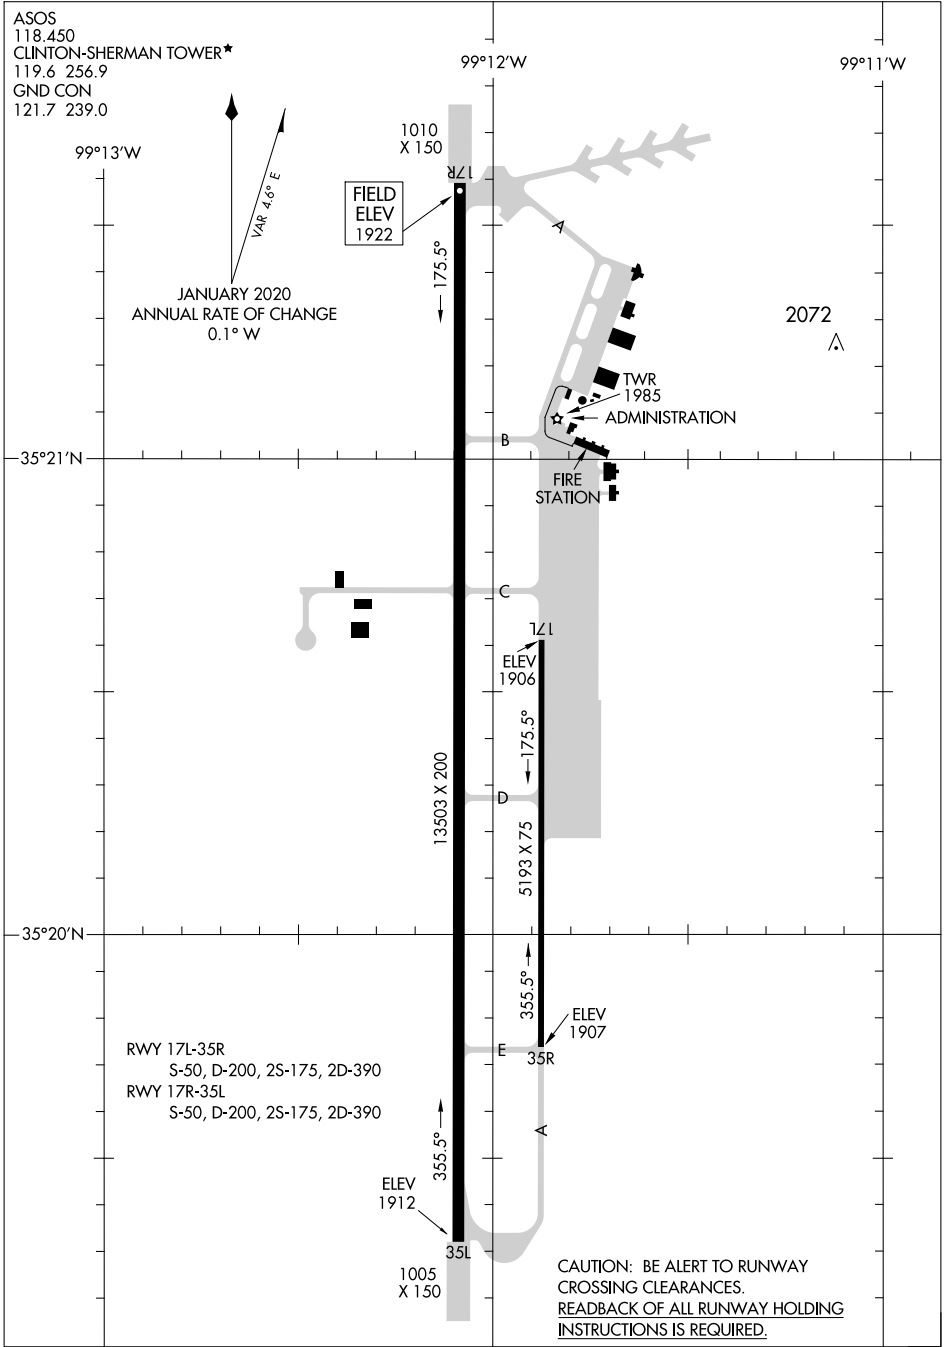

22027

AIRPORT DIAGRAM

CLINTON/SHERMAN (CSM)
BURNS FLAT, OKLAHOMA

AL-778 (FAA)

SC-1, 23 JAN 2025 to 20 FEB 2025

SC-1, 23 JAN 2025 to 20 FEB 2025

AIRPORT DIAGRAM

22027

BURNS FLAT, OKLAHOMA
CLINTON/SHERMAN (CSM)