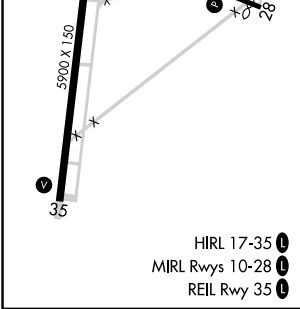

VOR/DME CVO 115.4 Chan 101	APP CRS 252°	Rwy Idg TDZE Apt Elev N/A N/A 250
--	------------------------	--

VOR-A

CORVALLIS MUNI (CVO)

⚠ When local altimeter setting not received, procedure NA. Circling Rwy 28 NA at night.

⚠ MISSED APPROACH: Climbing left turn to 3000 on CVO VOR/DME R-081 to SHEDD INT/EUG 22.1 DME and hold, continue climb-in-hold to 3000.

AWOS-3PT 135,775	CASCADE APP CON * 127.5 348.7	UNICOM 123.075 (CTAF) 📻
----------------------------	---	--

CATEGORY	A	B	C	D
📻 CIRCLING	1400-1¼ 1150 (1200-1¼)	1400-1½ 1150 (1200-1½)	1400-3	1150 (1200-3)

NW-1, 23 JAN 2025 to 20 FEB 2025

NW-1, 23 JAN 2025 to 20 FEB 2025