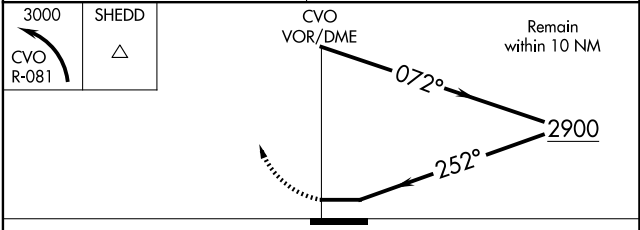

VOR/DME CVO 115.4 Chan 101	APP CRS 252°	Rwy Idg TDZE Apt Elev N/A N/A 250
--	------------------------	--

VOR-A

CORVALLIS MUNI (CVO)

⚠ When local altimeter setting not received, procedure NA. Circling Rwy 28 NA at night.

⚠ MISSED APPROACH: Climbing left turn to 3000 on CVO VOR/DME R-081 to SHEDD INT/EUG 22.1 DME and hold, continue climb-in-hold to 3000.

AWOS-3PT 135,775	CASCADE APP CON * 127.5 348.7	UNICOM 123.075 (CTAF) 📻
----------------------------	---	--