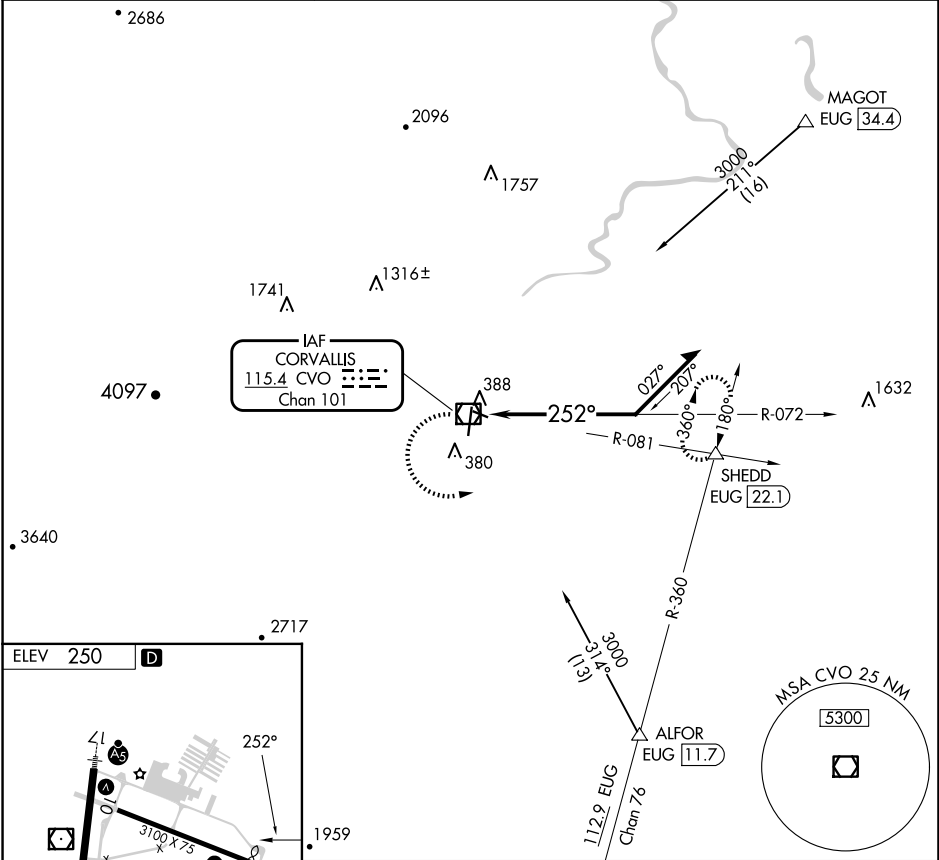

VOR/DME CVO 115.4 Chan 101	APP CRS 252°	Rwy Idg TDZE Apt Elev N/A N/A 250
--	------------------------	--

VOR-A

CORVALLIS MUNI (CVO)

⚠ When local altimeter setting not received, procedure NA. Circling Rwy 28 NA at night.

⚠ MISSED APPROACH: Climbing left turn to 3000 on CVO VOR/DME R-081 to SHEDD INT/EUG 22.1 DME and hold, continue climb-in-hold to 3000.

AWOS-3PT 135,775	CASCADE APP CON * 127.5 348.7	UNICOM 123.075 (CTAF) 📻
----------------------------	---	--

CATEGORY	A	B	C	D
📻 CIRCLING	1400-1¼ 1150 (1200-1¼)	1400-1½ 1150 (1200-1½)	1400-3	1150 (1200-3)

NW-1, 23 JAN 2025 to 20 FEB 2025

NW-1, 23 JAN 2025 to 20 FEB 2025