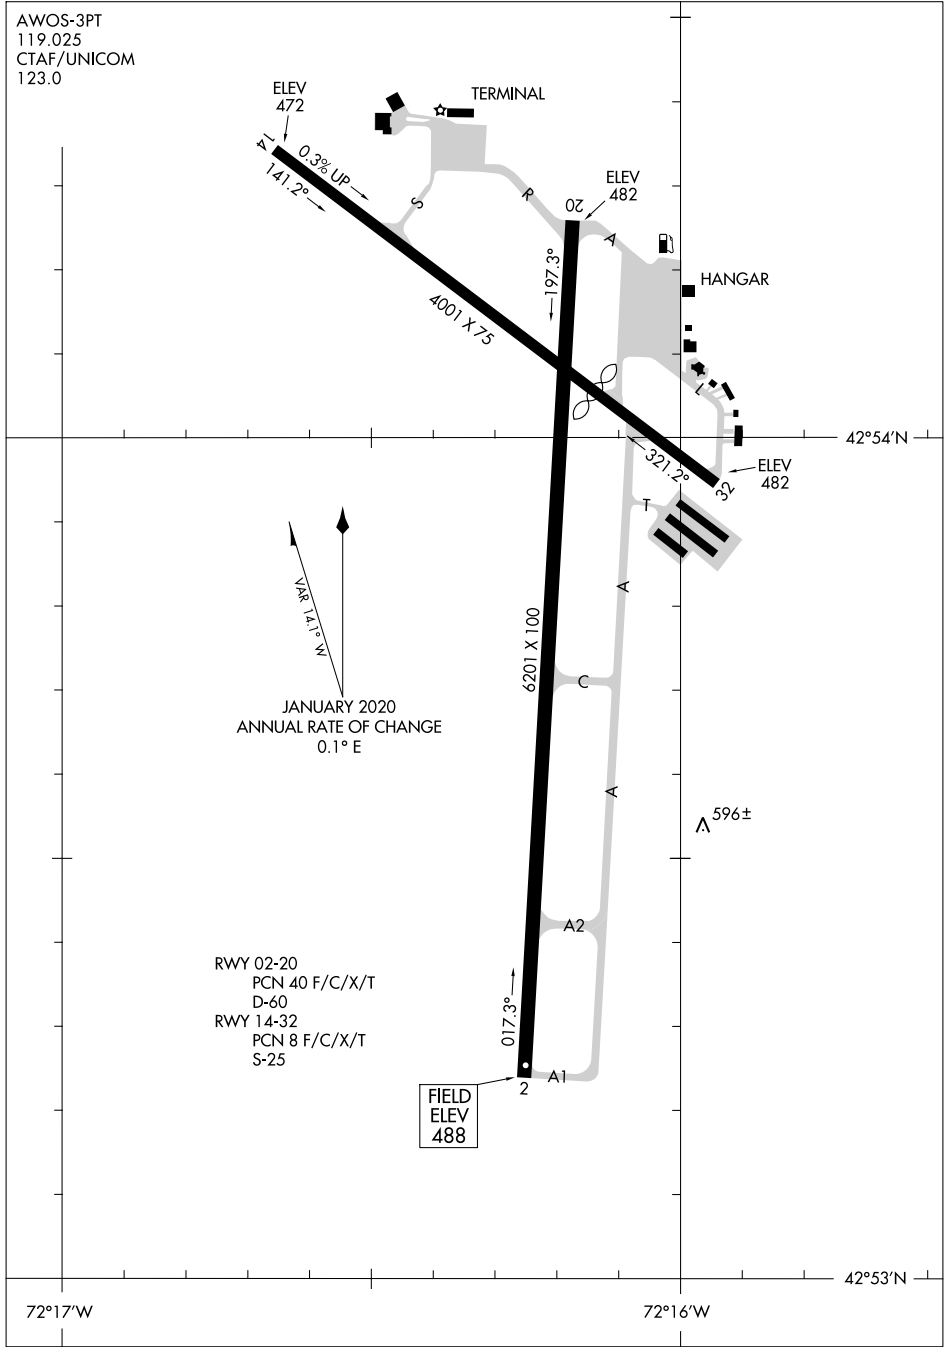

AIRPORT DIAGRAM

AL-868 (FAA)

DILLANT/HOPKINS (EEN)
KEENE, NEW HAMPSHIRE

AWOS-3PT
119.025
CTAF/UNICOM
123.0

NE-1, 23 JAN 2025 to 20 FEB 2025

NE-1, 23 JAN 2025 to 20 FEB 2025

VAR 14.1° W
 JANUARY 2020
 ANNUAL RATE OF CHANGE
 0.1° E

RWY 02-20
 PCN 40 F/C/X/T
 D-60
 RWY 14-32
 PCN 8 F/C/X/T
 S-25

FIELD
ELEV
488

AIRPORT DIAGRAM

KEENE, NEW HAMPSHIRE
DILLANT/HOPKINS (EEN)