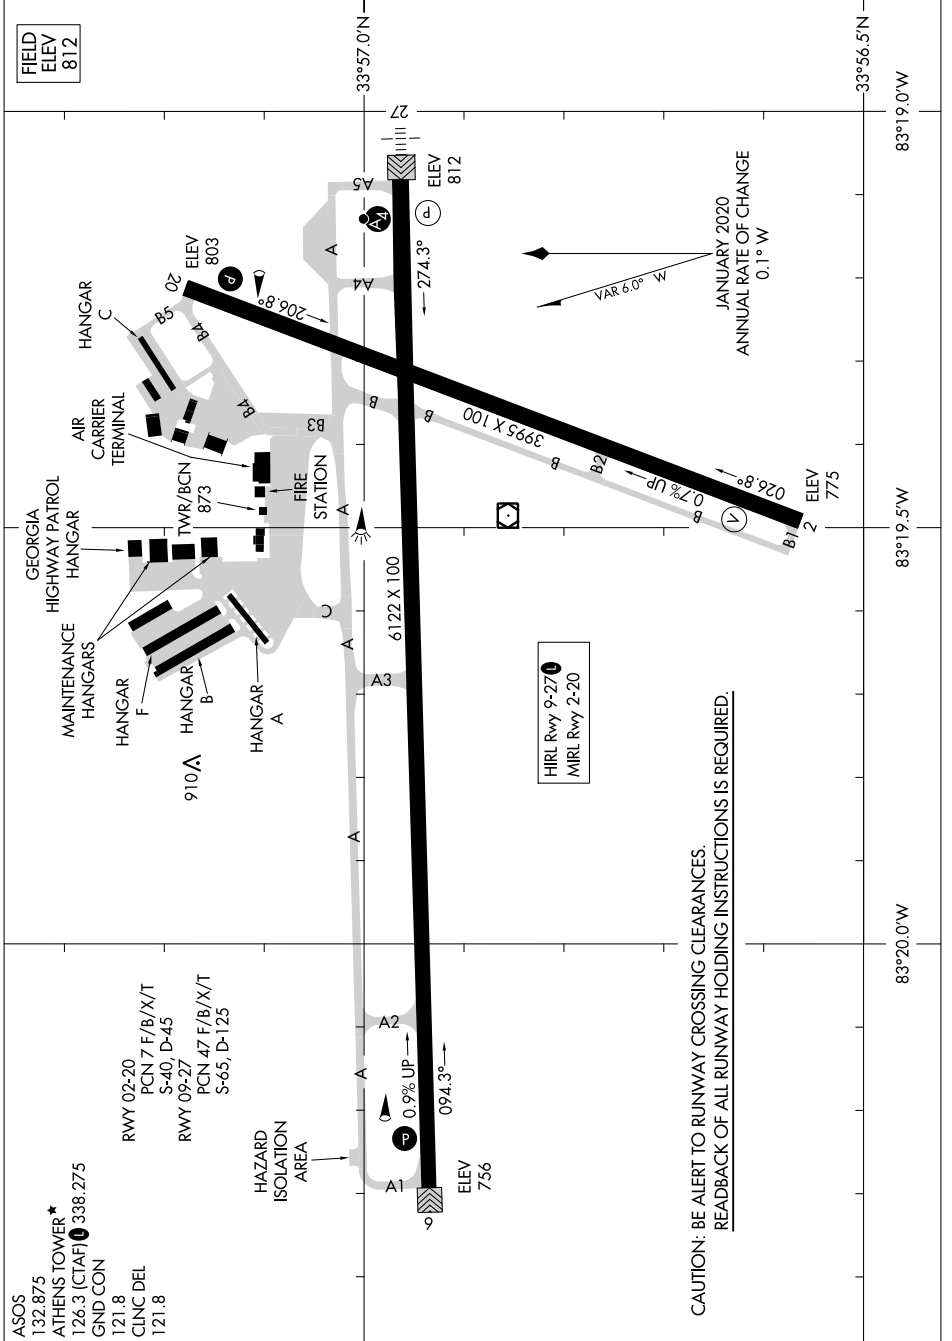

AIRPORT DIAGRAM

AL-983 (FAA)

ATHENS/BEN EPPS (A.H.N)
ATHENS, GEORGIA

SE-4, 23 JAN 2025 to 20 FEB 2025

SE-4, 23 JAN 2025 to 20 FEB 2025

AIRPORT DIAGRAM

ATHENS, GEORGIA
ATHENS/BEN EPPS (A.H.N)