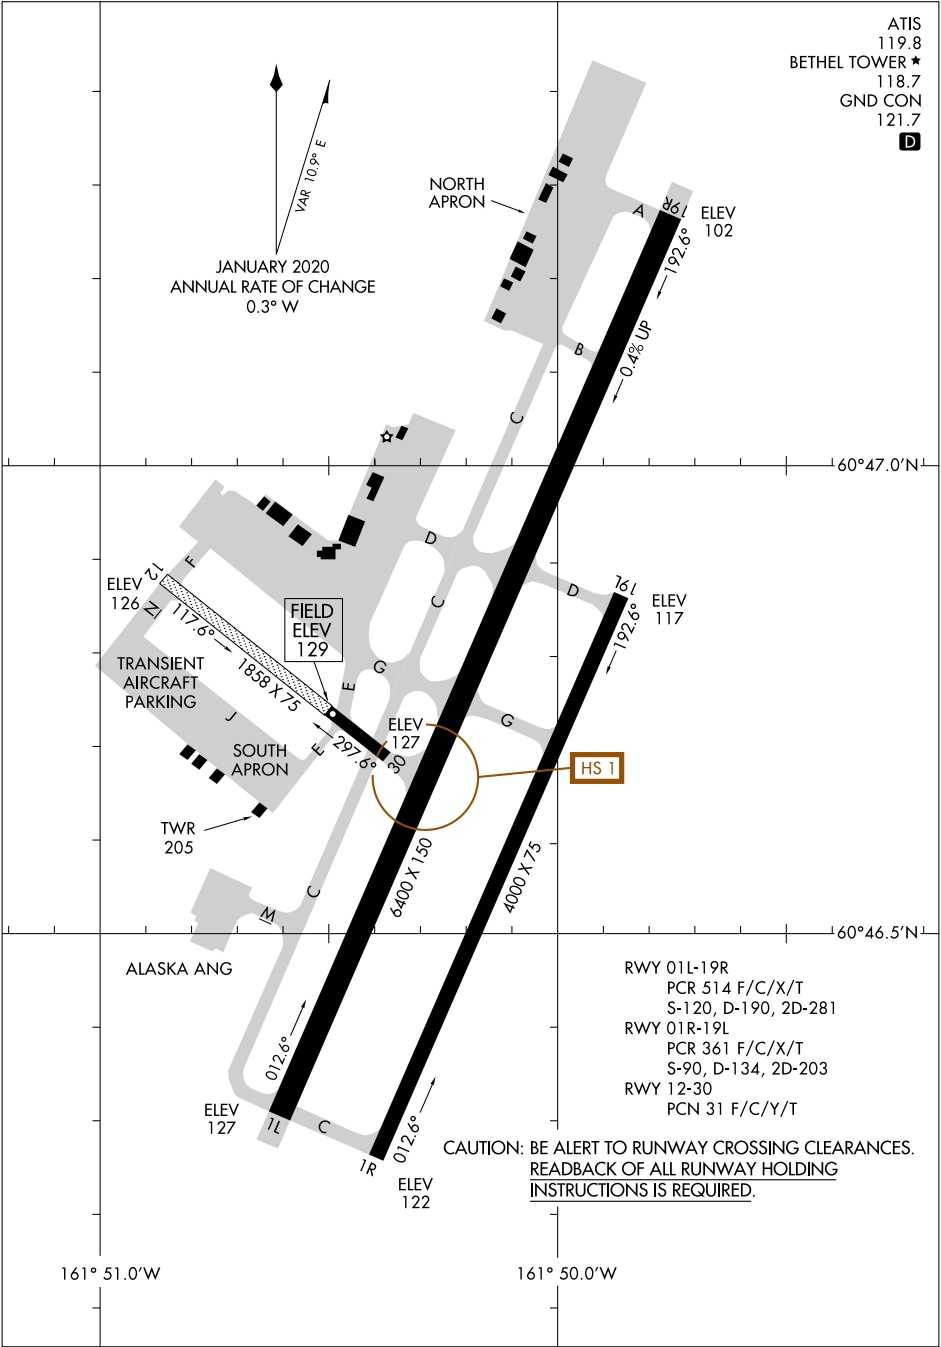

AIRPORT DIAGRAM

AL-5001 (FAA)

BETHEL (BET)(PABE)
BETHEL, ALASKA

ATIS 119.8
 BETHEL TOWER ★ 118.7
 GND CON 121.7
D

AK, 26 DEC 2024 to 20 FEB 2025

AK, 26 DEC 2024 to 20 FEB 2025

AIRPORT DIAGRAM

BETHEL, ALASKA
BETHEL (BET)(PABE)