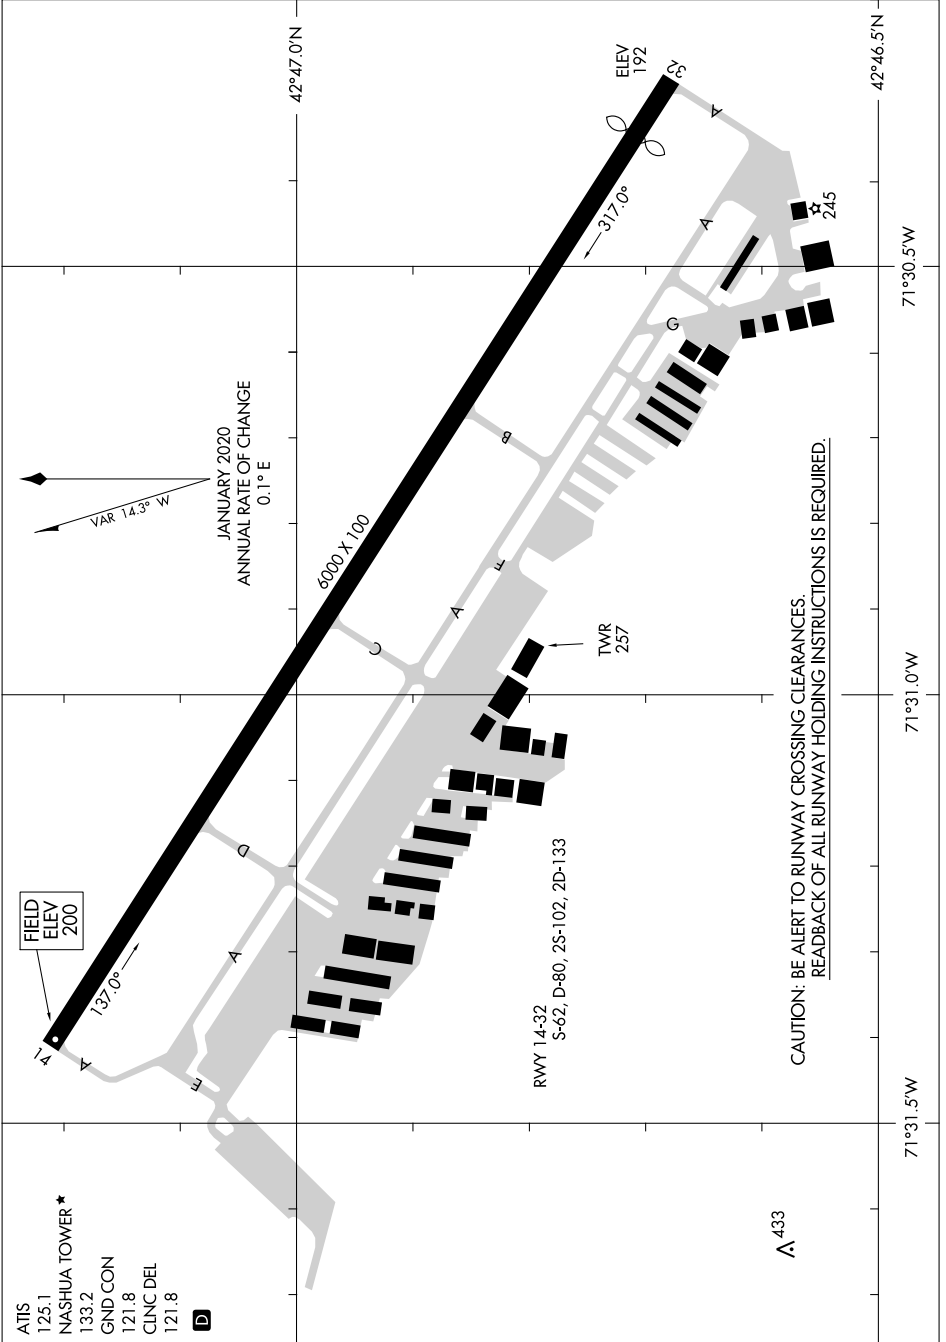

22139

AIRPORT DIAGRAM

AL-5036 (FAA)

BOIRE FLD (ASH)
NASHUA, NEW HAMPSHIRE

NE-1, 23 JAN 2025 to 20 FEB 2025

NE-1, 23 JAN 2025 to 20 FEB 2025

AIRPORT DIAGRAM

22139

NASHUA, NEW HAMPSHIRE
BOIRE FLD (ASH)