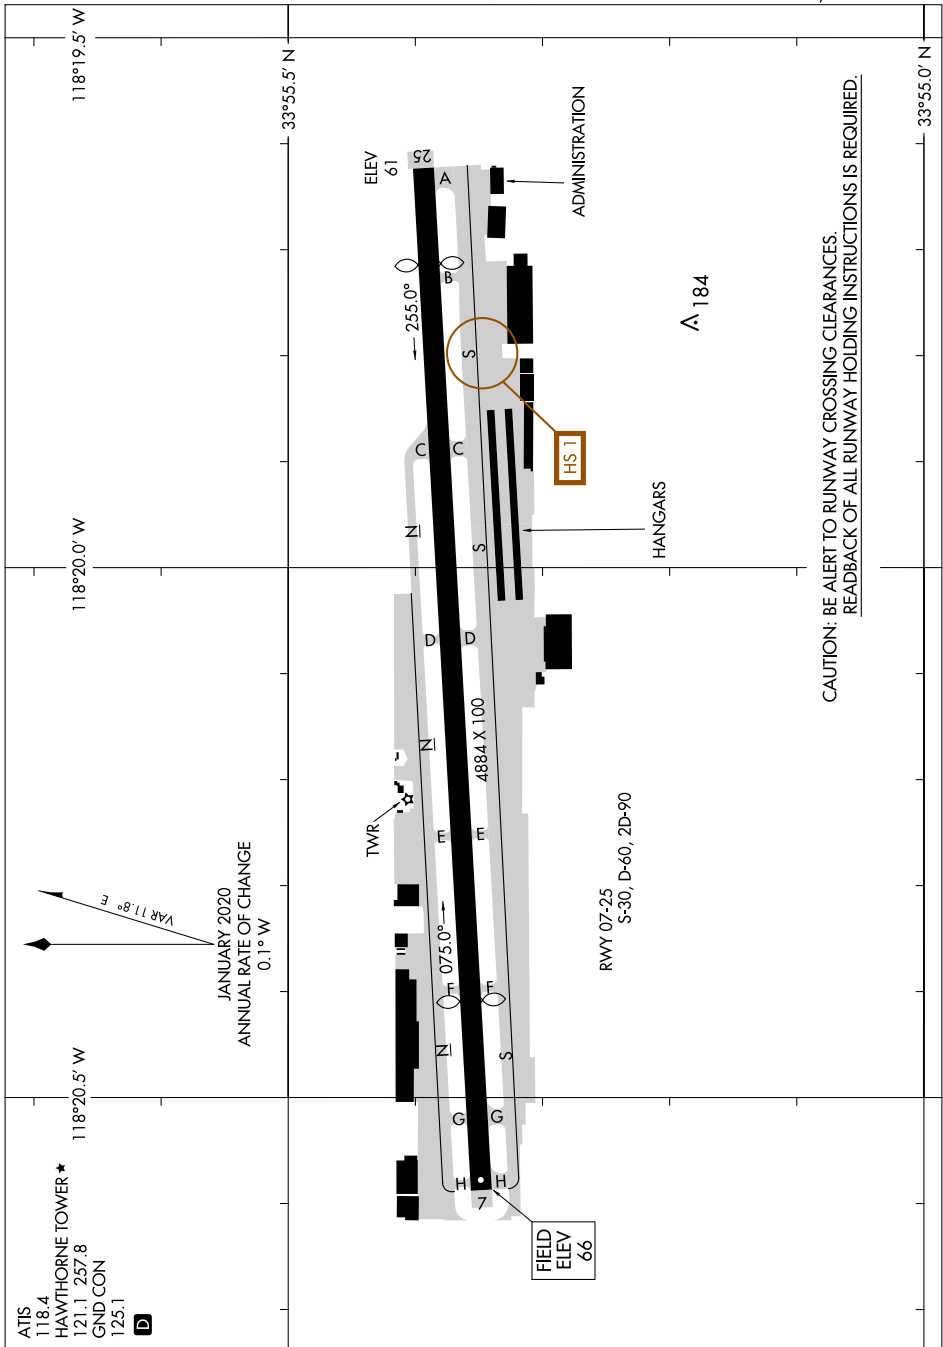

AIRPORT DIAGRAM

JACK NORTHROP FLD/HAWTHORNE MUNI (HHR)
AL-5120 (FAA)
HAWTHORNE, CALIFORNIA

SW-3, 23 JAN 2025 to 20 FEB 2025

SW-3, 23 JAN 2025 to 20 FEB 2025

AIRPORT DIAGRAM

HAWTHORNE, CALIFORNIA
JACK NORTHROP FLD/HAWTHORNE MUNI (HHR)