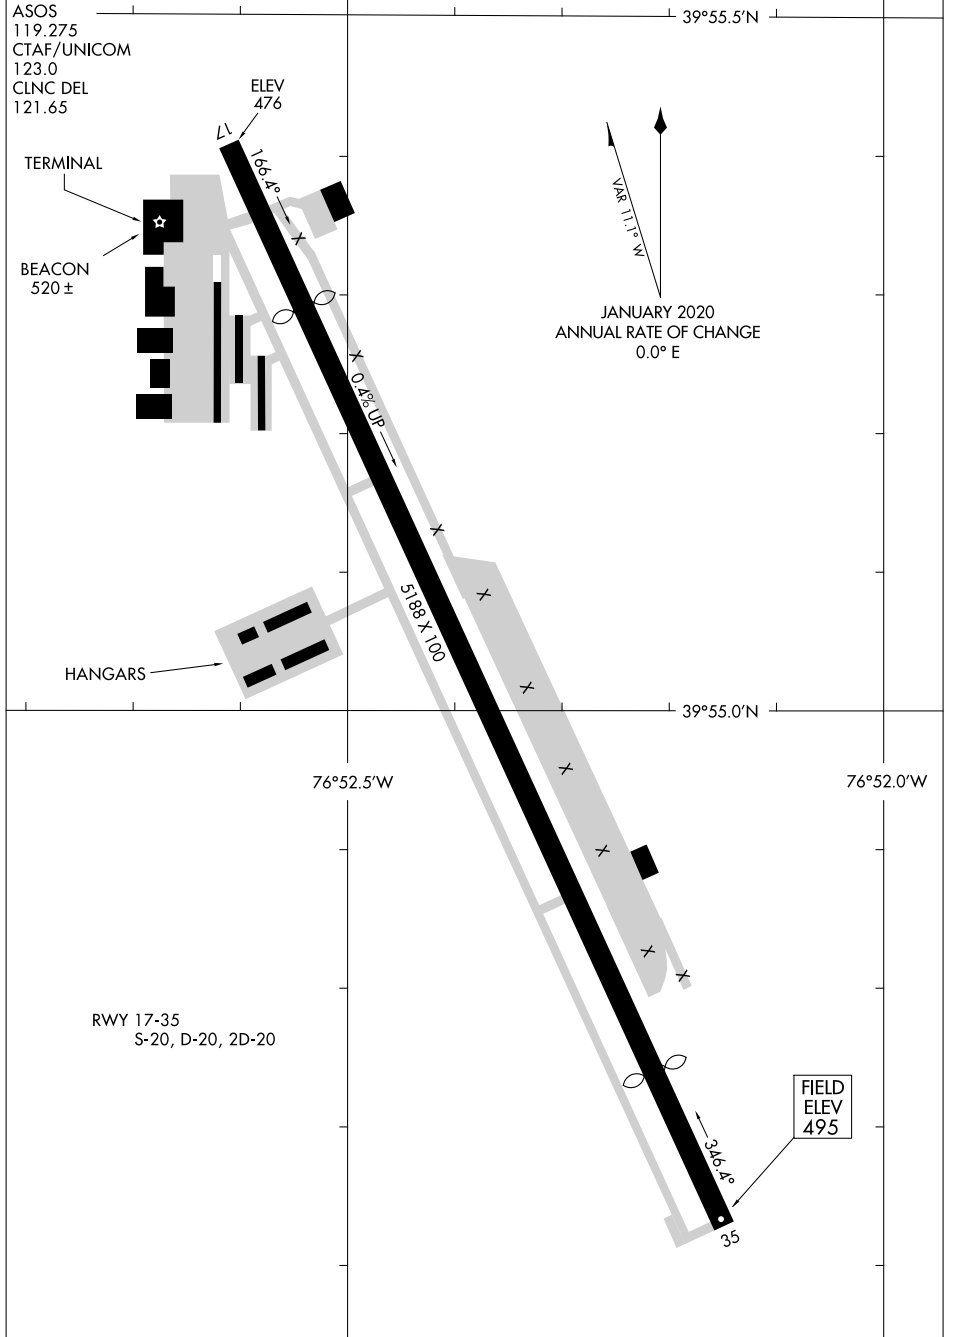

# AIRPORT DIAGRAM

AL-5137 (FAA)

YORK (THV)  
YORK, PENNSYLVANIA

NE-4, 23 JAN 2025 to 20 FEB 2025

NE-4, 23 JAN 2025 to 20 FEB 2025

# AIRPORT DIAGRAM

YORK, PENNSYLVANIA  
YORK (THV)