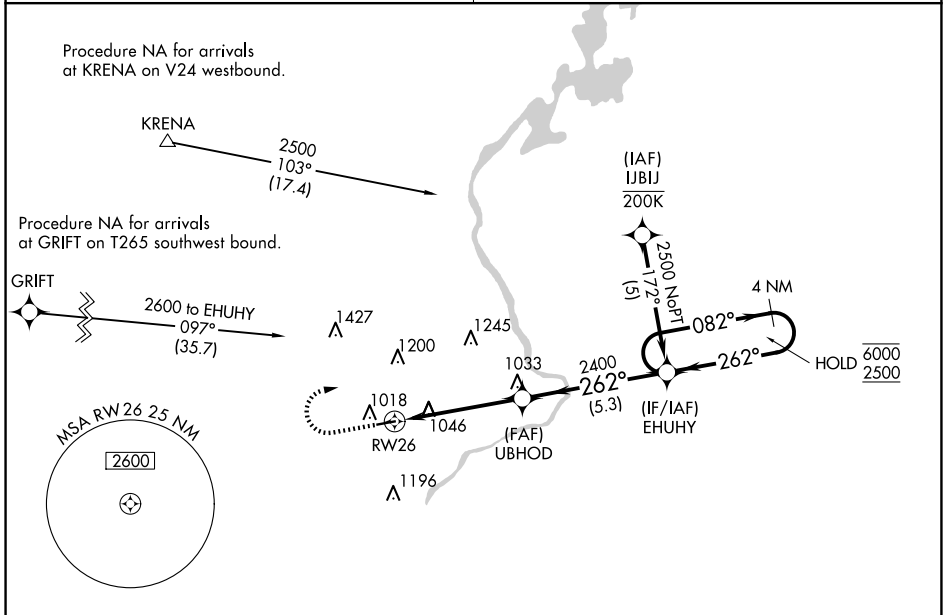

APP CRS 262°	Rwy Idg TDZE Apt Elev	3800 887 887
------------------------	-----------------------------	---

RNAV (GPS) RWY 26

LAKE IN THE HILLS (3CK)

RNP APCH - GPS.	<p>▽ VDP NA when using DPA altimeter setting. Obtain local altimeter setting on CTAF; when not received, use DPA altimeter setting and increase all MDAs 60 feet.</p> <p>▲ NA</p>	<p>MISSED APPROACH: Climb to 1800 then climbing right turn to 2500 direct EHUHY and hold.</p>
-----------------	---	---

CHICAGO APP CON 120.55 306.925	UNICOM 123.05 (CTAF) 0
--	----------------------------------

ELEV 887	TDZE 887
----------	----------

EC-3, 23 JAN 2025 to 20 FEB 2025

EC-3, 23 JAN 2025 to 20 FEB 2025