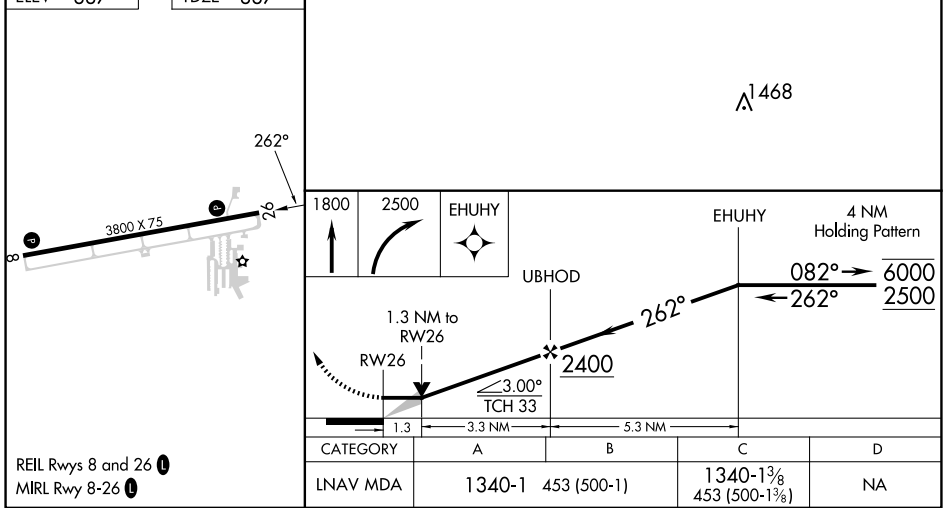

APP CRS 262°	Rwy Idg TDZE Apt Elev	3800 887 887
------------------------	-----------------------------	---

RNAV (GPS) RWY 26

LAKE IN THE HILLS (3CK)

RNP APCH - GPS.	<p>▽ VDP NA when using DPA altimeter setting. Obtain local altimeter setting on CTAF; when not received, use DPA altimeter setting and increase all MDAs 60 feet.</p> <p>▲ NA</p>	<p>MISSED APPROACH: Climb to 1800 then climbing right turn to 2500 direct EHUHY and hold.</p>
-----------------	---	---

CHICAGO APP CON 120.55 306.925	UNICOM 123.05 (CTAF) 0
--	----------------------------------

ELEV 887	TDZE 887
----------	----------

EC-3, 23 JAN 2025 to 20 FEB 2025

EC-3, 23 JAN 2025 to 20 FEB 2025