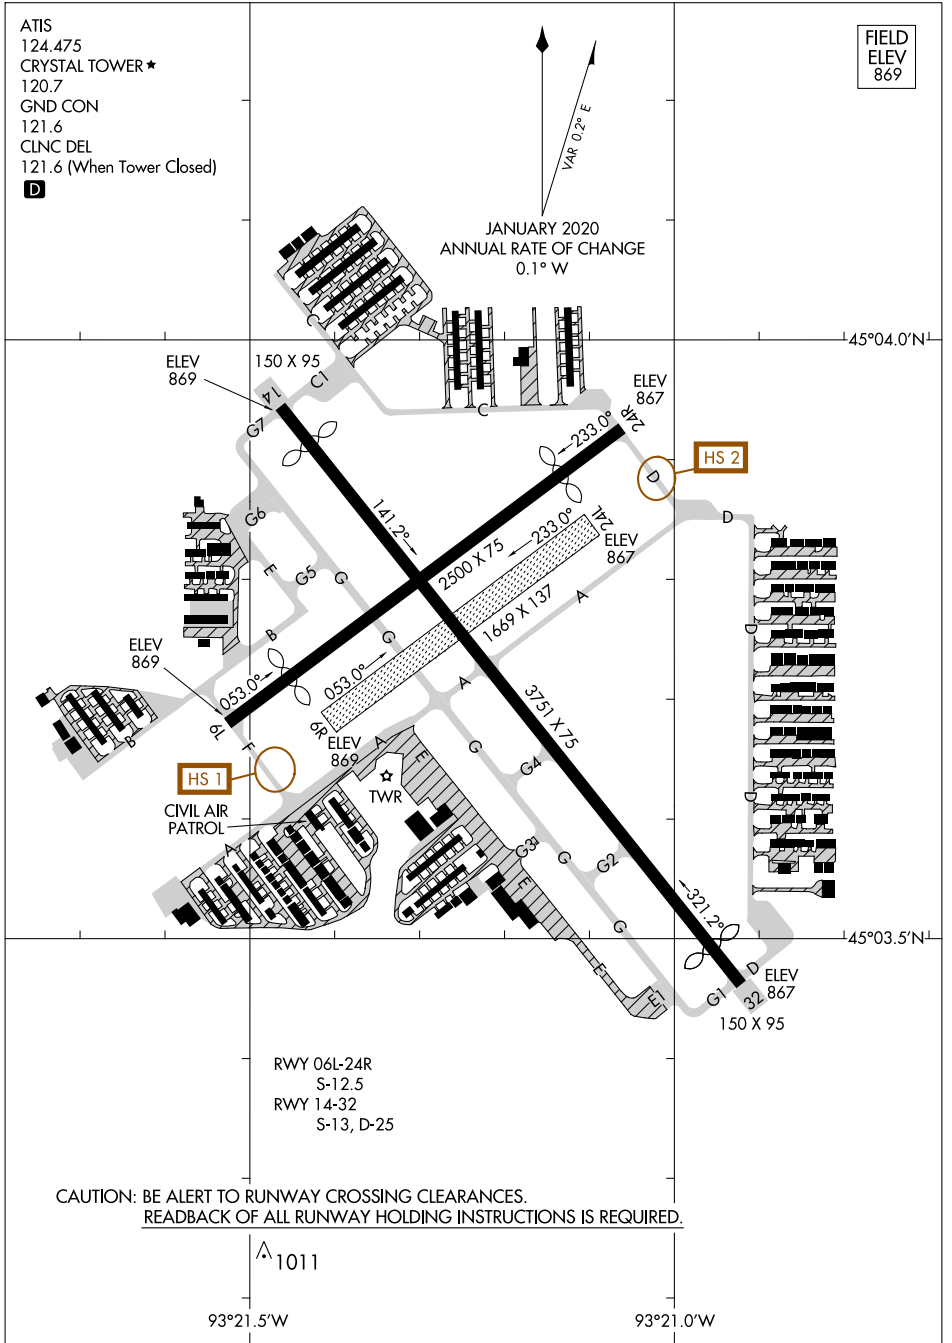

AIRPORT DIAGRAM

AL-5158 (FAA)

CRYSTAL (MIC)
MINNEAPOLIS, MINNESOTA

NC-1, 23 JAN 2025 to 20 FEB 2025

NC-1, 23 JAN 2025 to 20 FEB 2025

AIRPORT DIAGRAM

MINNEAPOLIS, MINNESOTA
CRYSTAL (MIC)