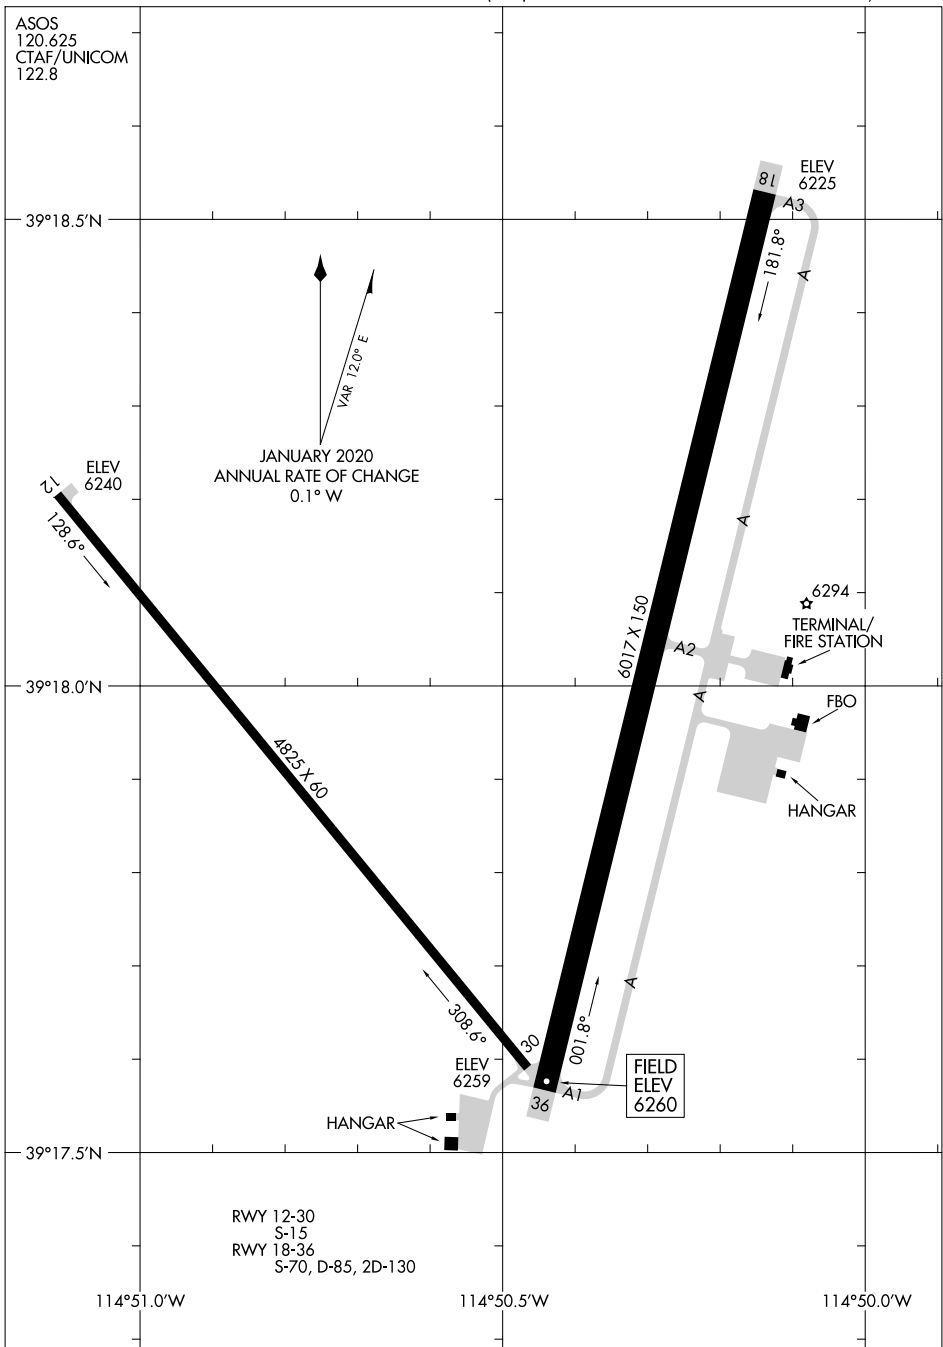

23166

# AIRPORT DIAGRAM

AL-5163 (FAA)

ELY/YELLAND FLD (ELY)

ELY, NEVADA

ASOS  
120.625  
CTAF/UNICOM  
122.8

SW-4, 23 JAN 2025 to 20 FEB 2025

SW-4, 23 JAN 2025 to 20 FEB 2025

# AIRPORT DIAGRAM

23166

ELY, NEVADA

ELY/YELLAND FLD (ELY)