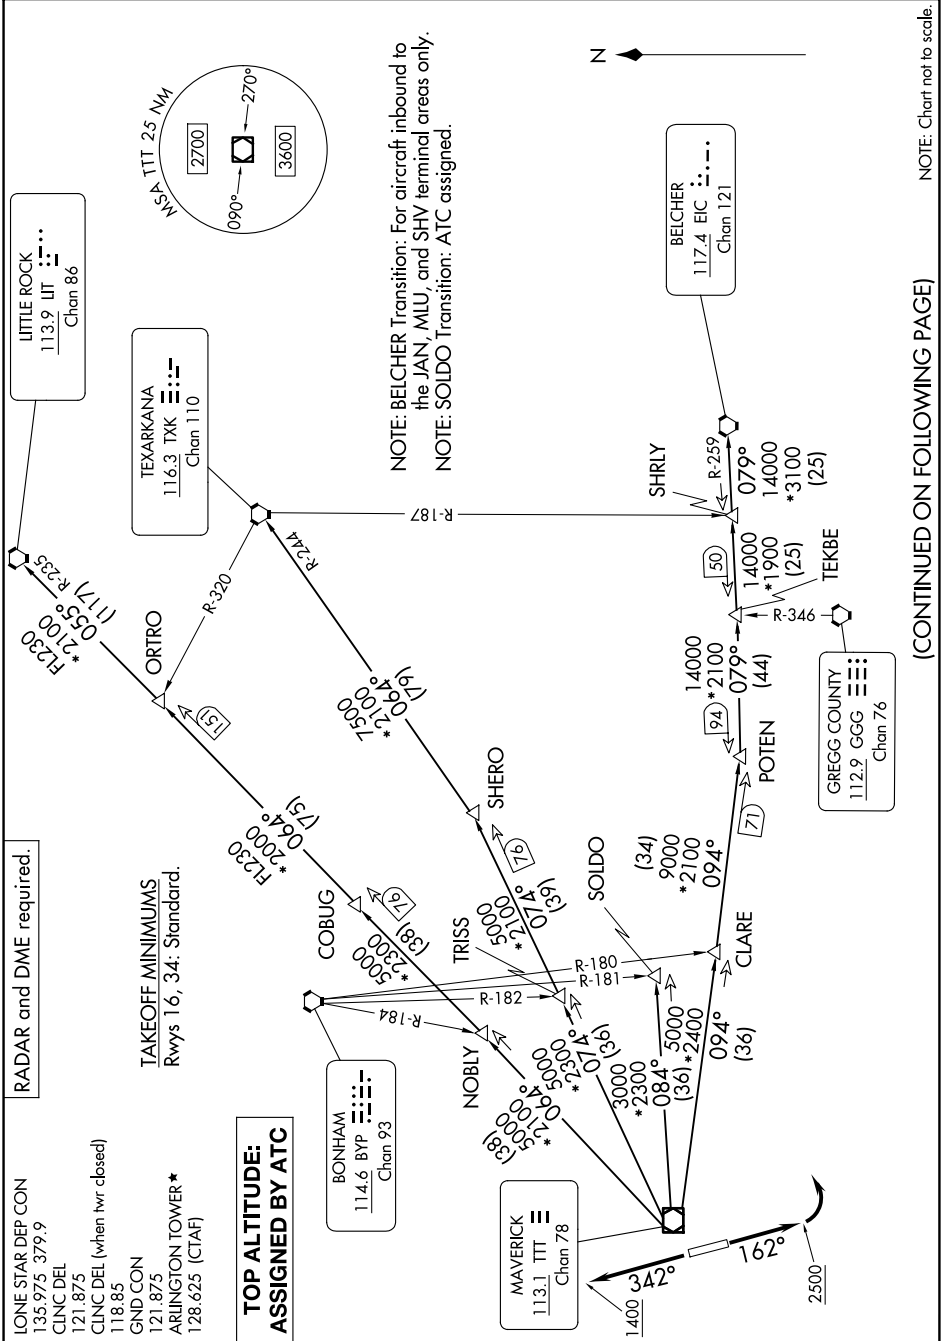

DALLAS THREE DEPARTURE

ARLINGTON, TEXAS

SC-2, 23 JAN 2025 to 20 FEB 2025

NOTE: Chart not to scale

(CONTINUED ON FOLLOWING PAGE)

SC-2, 23 JAN 2025 to 20 FEB 2025

DALLAS THREE DEPARTURE

ARLINGTON, TEXAS

ARLINGTON MUNI (GKY)