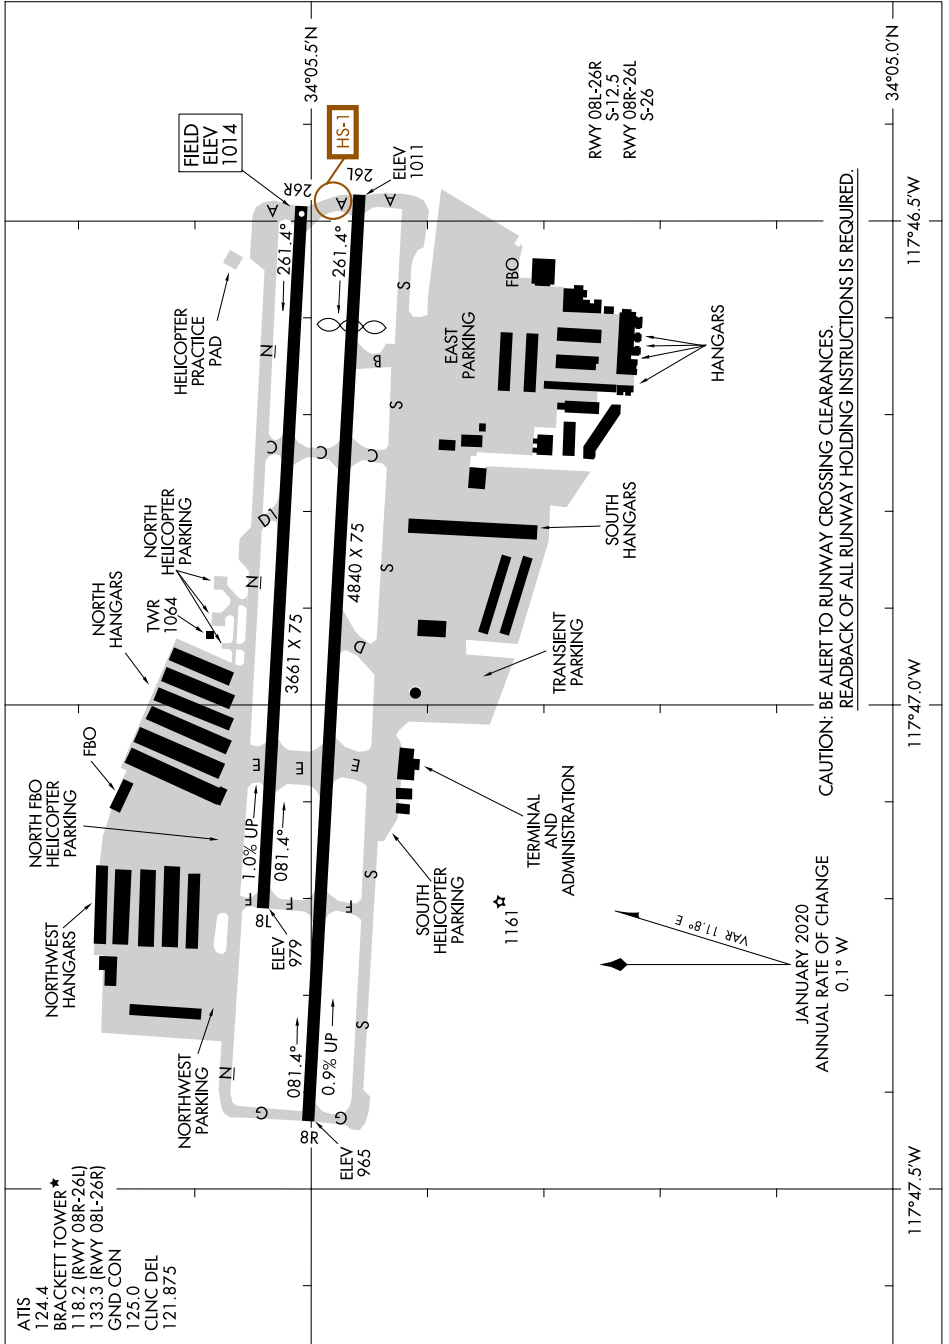

AIRPORT DIAGRAM

AL-5218 (FAA)

BRACKETT FLD (POC)
LA VERNE, CALIFORNIA

SW-3, 23 JAN 2025 to 20 FEB 2025

SW-3, 23 JAN 2025 to 20 FEB 2025

AIRPORT DIAGRAM

LA VERNE, CALIFORNIA
BRACKETT FLD (POC)